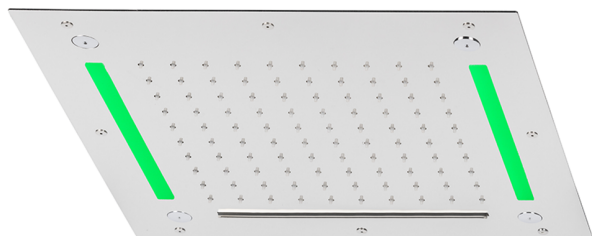

430x430 mm Chromotherapy Ceiling showerhead ZEN SHOWER_ZS0C0065

MODEL **ZS0C0065**

430x430 mm Chromotherapy Ceiling showerhead, rain, spaying functions, waterfall, chromotherapy functions, built-in control included, Stainless Steel AISI 304

AVAILABLE FINISHINGS

-  **D1** D1 Brushed Inox
-  **40** 40 Matt Black
-  **4Q** 4Q Matt White
-  **5G** 5G Rose Gold
-  **D2** D2 Polished Inox

CHARACTERISTICS

2026-04-28