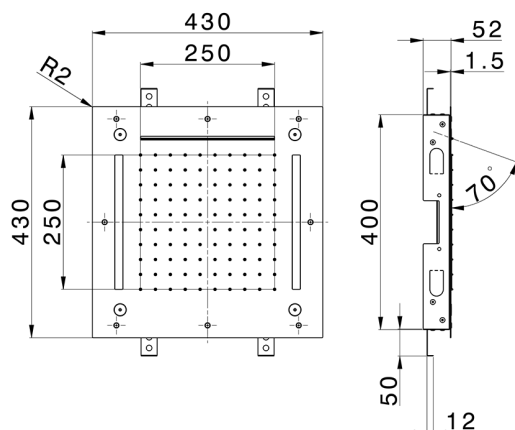

430x430 mm Chromotherapy Ceiling showerhead ZEN SHOWER_ZS0C0065

MODEL **ZS0C0065**

430x430 mm Chromotherapy Ceiling showerhead, rain, spaying functions, waterfall, chromotherapy functions, built-in control included, Stainless Steel AISI 304

AVAILABLE FINISHINGS

- **D1** D1 Brushed Inox
- **40** 40 Matt Black
- **4Q** 4Q Matt White
- **5G** 5G Rose Gold
- **D2** D2 Polished Inox

CHARACTERISTICS

2026-05-19