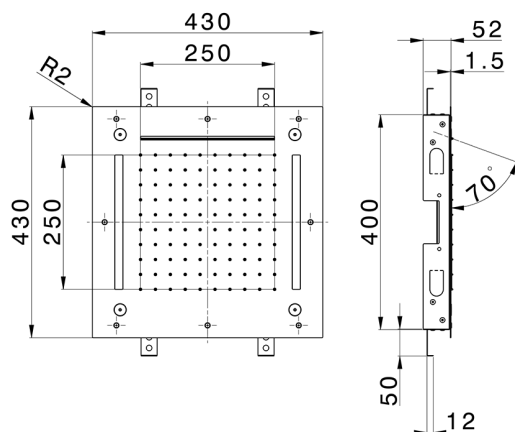

430x430 mm Chromotherapy Ceiling showerhead ZEN SHOWER_ZS0C0065

MODEL **ZS0C0065**

430x430 mm Chromotherapy Ceiling showerhead, rain, spaying functions, waterfall, chromotherapy functions, built-in control included, Stainless Steel AISI 304

AVAILABLE FINISHINGS

- **D1** D1 Brushed Inox
- **40** 40 Matt Black
- **4Q** 4Q Matt White
- **5G** 5G Rose Gold
- **D2** D2 Polished Inox

CHARACTERISTICS

2026-04-28