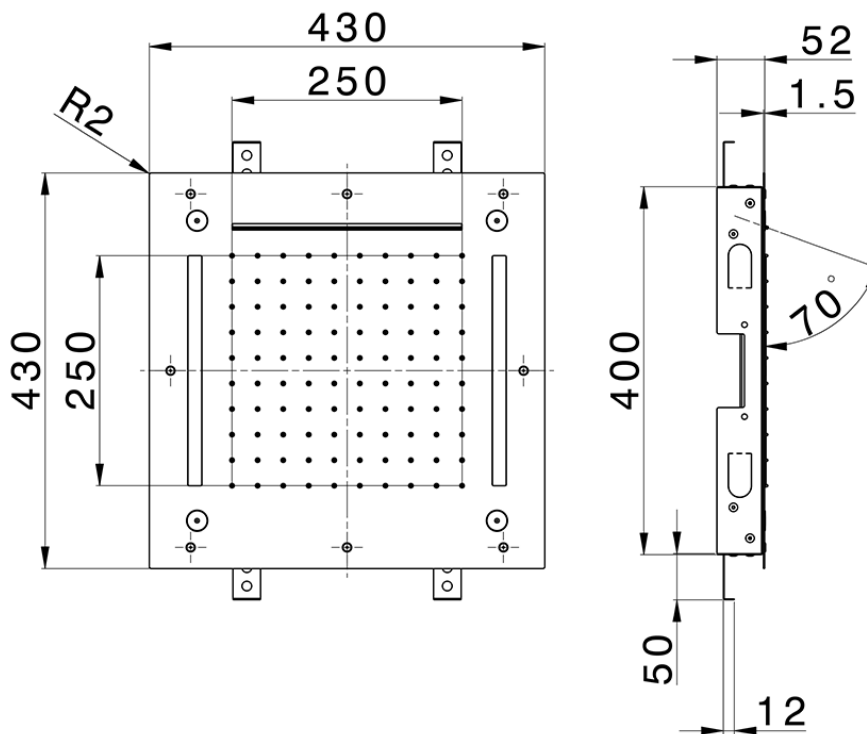

430x430 mm Chromotherapy Ceiling showerhead ZEN SHOWER_ZS0C0065

ZS0C0065

<https://en.cisal.it/430x430-mm-chromotherapy-ceiling-showerhead-zen-shower-zs0c0065>

2026-05-19