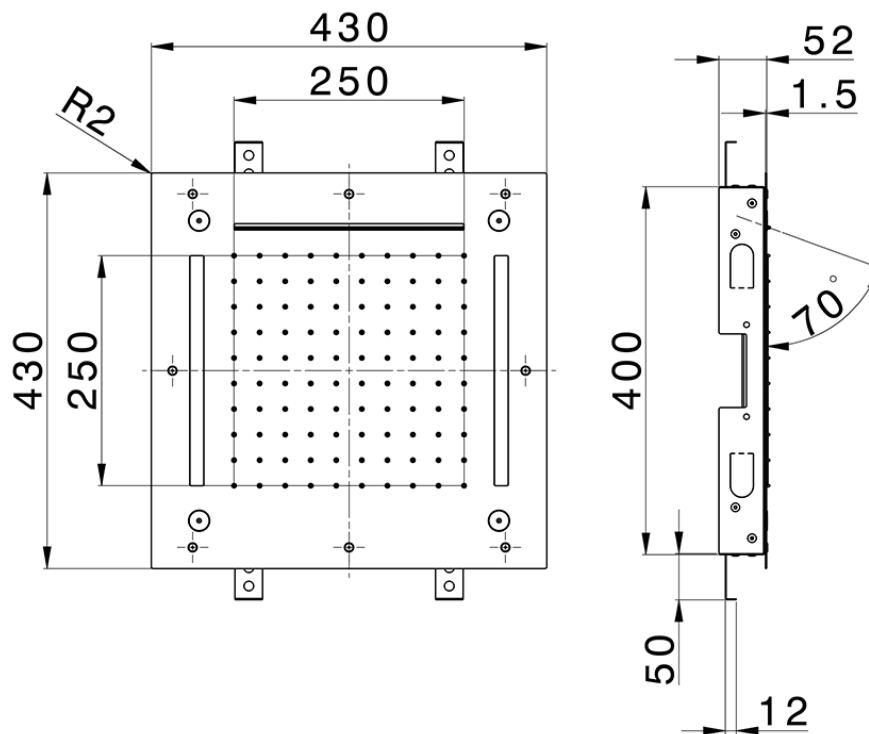

430x430 mm Chromotherapy Ceiling showerhead ZEN SHOWER_ZS0C0065

ZS0C0065

<https://en.cisal.it/430x430-mm-chromotherapy-ceiling-showerhead-zen-shower-zs0c0065>

2026-06-14