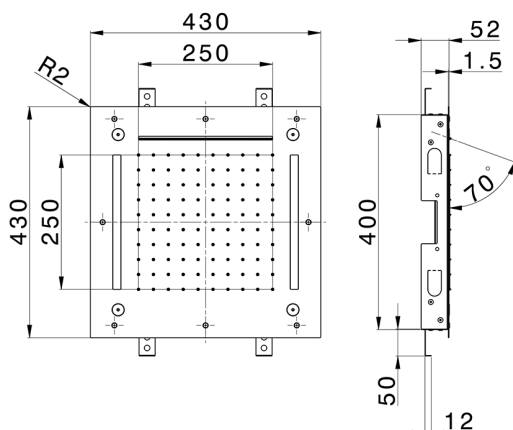

430x430 mm Chromotherapy Ceiling showerhead ZEN SHOWER_ZS0C0065

MODEL **ZS0C0065**

430x430 mm Chromotherapy Ceiling showerhead, rain, spaying functions, waterfall, chromotherapy functions, built-in control included, Stainless Steel AISI 304

AVAILABLE FINISHINGS

- **D1** D1 Brushed Inox
- **40** 40 Matt Black
- **4Q** 4Q Matt White
- **5G** 5G Rose Gold
- **D2** D2 Polished Inox

CHARACTERISTICS

2026-04-10