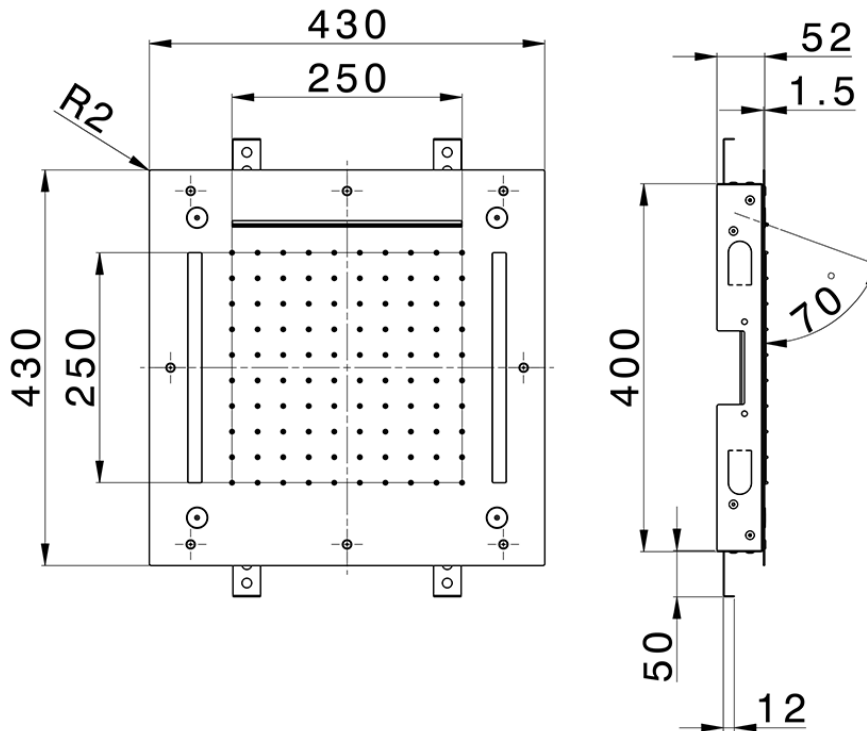

430x430 mm Chromotherapy Ceiling showerhead ZEN SHOWER_ZS0C0065

ZS0C0065

<https://en.cisal.it/430x430-mm-chromotherapy-ceiling-showerhead-zen-shower-zs0c0065>

2026-04-08