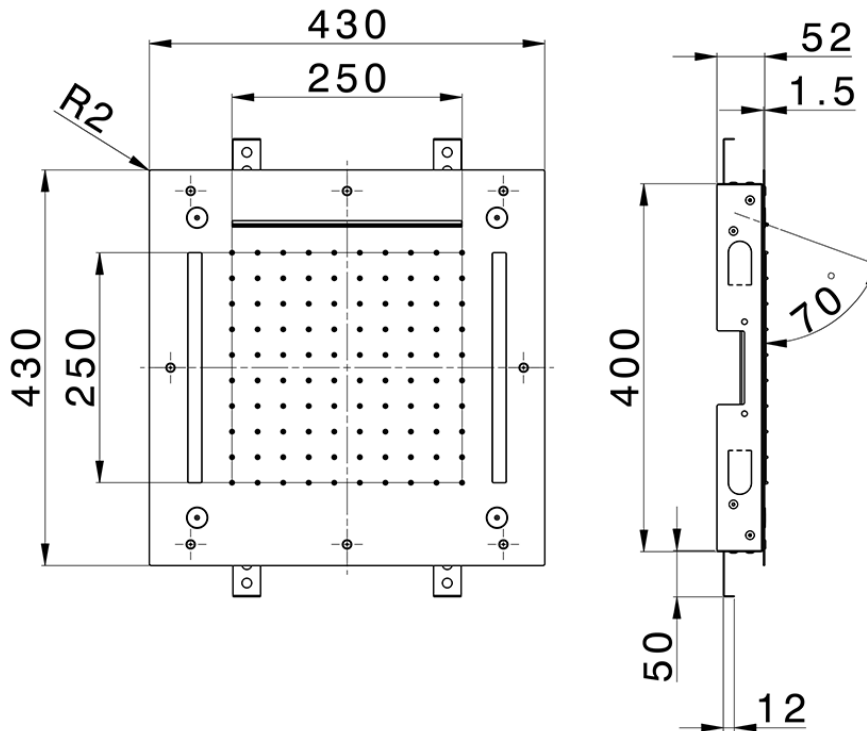

**430x430 mm Chromotherapy Ceiling showerhead ZEN SHOWER\_ZS0C0065**

ZS0C0065

<https://en.cisal.it/430x430-mm-chromotherapy-ceiling-showerhead-zen-shower-zs0c0065>

2026-06-29