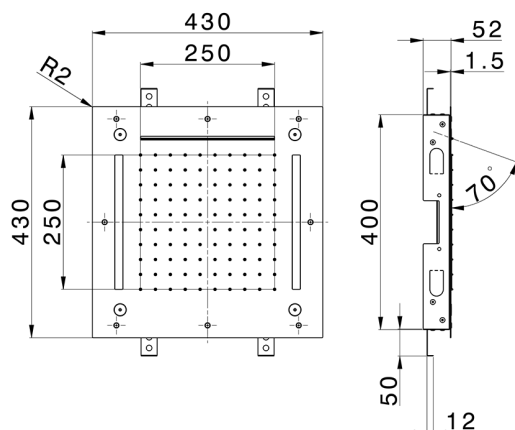

430x430 mm Chromotherapy Ceiling showerhead ZEN SHOWER_ZS0C0065

MODEL **ZS0C0065**

430x430 mm Chromotherapy Ceiling showerhead, rain, spaying functions, waterfall, chromotherapy functions, built-in control included, Stainless Steel AISI 304

AVAILABLE FINISHINGS

- **D1** D1 Brushed Inox
- **40** 40 Matt Black
- **4Q** 4Q Matt White
- **5G** 5G Rose Gold
- **D2** D2 Polished Inox

CHARACTERISTICS

2026-06-13