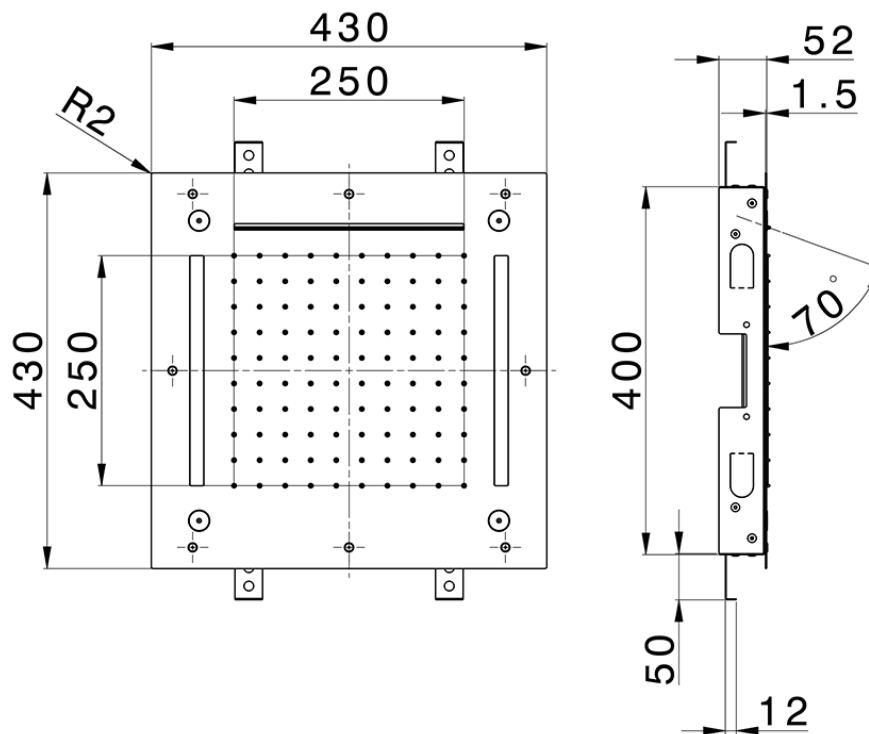

## 430x430 mm Chromotherapy Ceiling showerhead ZEN SHOWER\_ZS0C0065

ZS0C0065

<https://en.cisal.it/430x430-mm-chromotherapy-ceiling-showerhead-zen-shower-zs0c0065>

2026-06-13