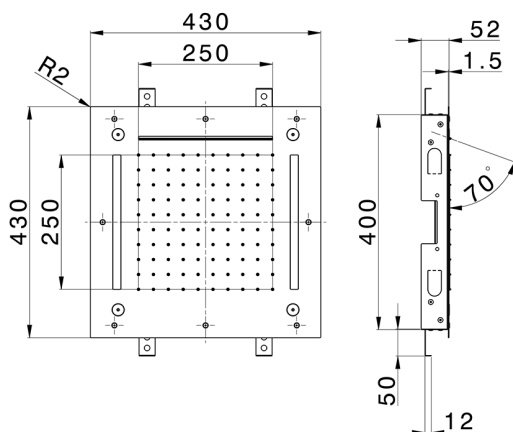

430x430 mm Chromotherapy Ceiling showerhead ZEN SHOWER_ZS0C0065

MODEL **ZS0C0065**

430x430 mm Chromotherapy Ceiling showerhead, rain, spaying functions, waterfall, chromotherapy functions, built-in control included, Stainless Steel AISI 304

AVAILABLE FINISHINGS

- **D1** D1 Brushed Inox
- **40** 40 Matt Black
- **4Q** 4Q Matt White
- **5G** 5G Rose Gold
- **D2** D2 Polished Inox

CHARACTERISTICS

2026-04-29