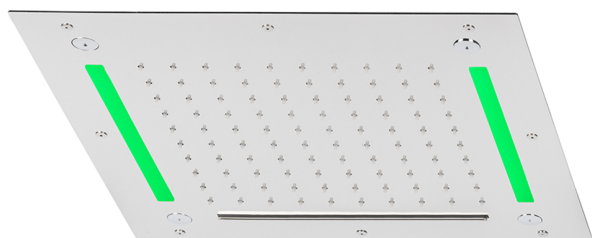

430x430 mm Chromotherapy Ceiling showerhead ZEN SHOWER_ZS0C0065

MODEL **ZS0C0065**

430x430 mm Chromotherapy Ceiling showerhead, rain, spaying functions, waterfall, chromotherapy functions, built-in control included, Stainless Steel AISI 304

AVAILABLE FINISHINGS

-  **D1** D1 Brushed Inox
-  **40** 40 Matt Black
-  **4Q** 4Q Matt White
-  **5G** 5G Rose Gold
-  **D2** D2 Polished Inox

CHARACTERISTICS

2026-06-13