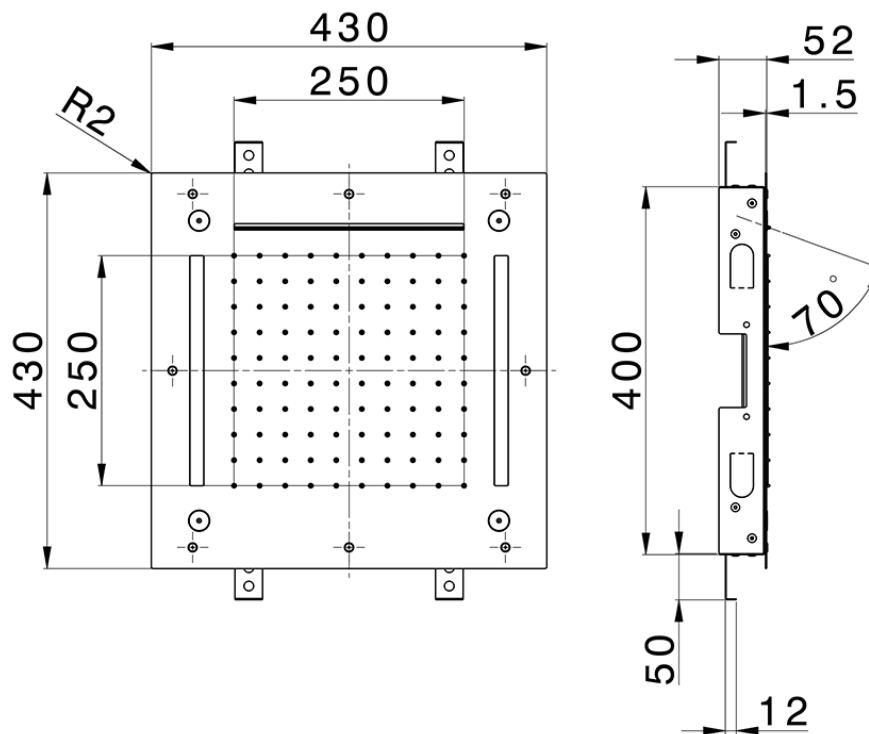

430x430 mm Chromotherapy Ceiling showerhead ZEN SHOWER_ZS0C0065

ZS0C0065

<https://en.cisal.it/430x430-mm-chromotherapy-ceiling-showerhead-zen-shower-zs0c0065>

2026-04-29