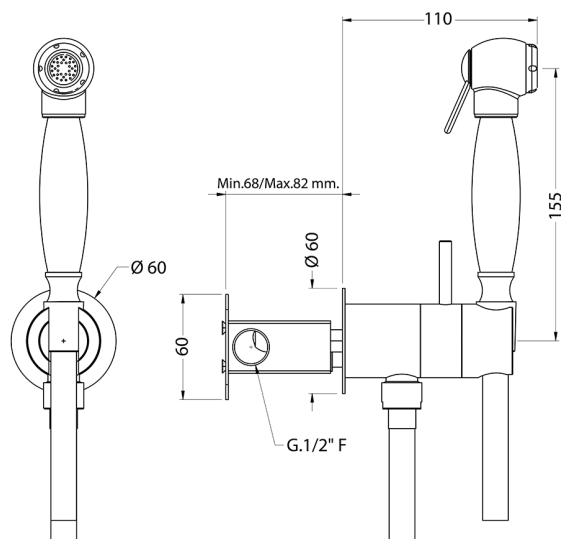

Bidet handshower set HYGENIC SHOWERS_AR007945

MODEL **AR007945**

Bidet handshower set, round wall bracket, gradual mixing of hot & cold water, with concealed part, Brass Bidet handshower - 120 cm PVC flexible hose

AVAILABLE FINISHINGS

- **21** 21 Chrome
- **2P** 2P Rose Gold

CHARACTERISTICS

Bidet handshower

Hygienic Spray

Multi-jets hygienic hand shower, for personal hygiene care.

Mixed Water

The Cisal Mixed Water system enables the gradual mixing of hot and cold water.

2026-04-25