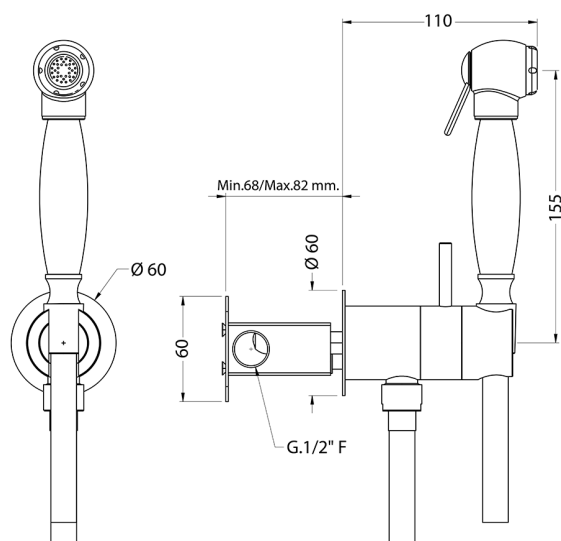

Bidet handshower set HYGENIC SHOWERS_AR007945

MODEL **AR007945**

Bidet handshower set, round wall bracket, gradual mixing of hot & cold water, with concealed part, Brass Bidet handshower - 120 cm PVC flexible hose

AVAILABLE FINISHINGS

- **21** 21 Chrome
- **2P** 2P Rose Gold

CHARACTERISTICS

Bidet handshower

Hygienic Spray

Multi-jets hygienic hand shower, for personal hygiene care.

Mixed Water

The Cisal Mixed Water system enables the gradual mixing of hot and cold water.

2026-06-09