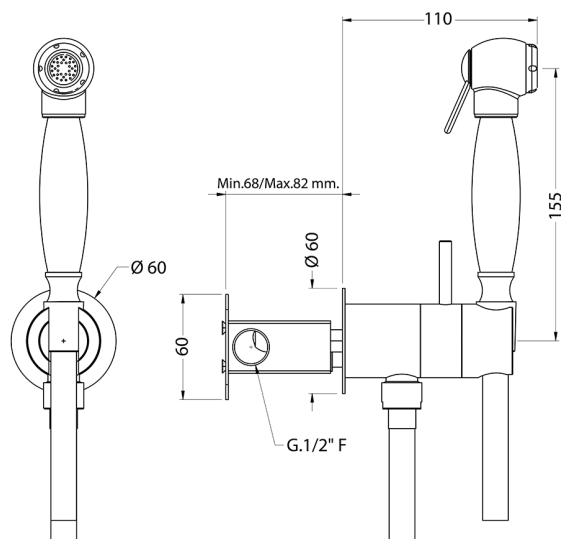

Bidet handshower set HYGENIC SHOWERS_AR007945

MODEL **AR007945**

Bidet handshower set, round wall bracket, gradual mixing of hot & cold water, with concealed part, Brass Bidet handshower - 120 cm PVC flexible hose

AVAILABLE FINISHINGS

CHARACTERISTICS

Bidet handshower

Hygienic Spray

Multi-jets hygienic hand shower, for personal hygiene care.

Mixed Water

The Cisal Mixed Water system enables the gradual mixing of hot and cold water.