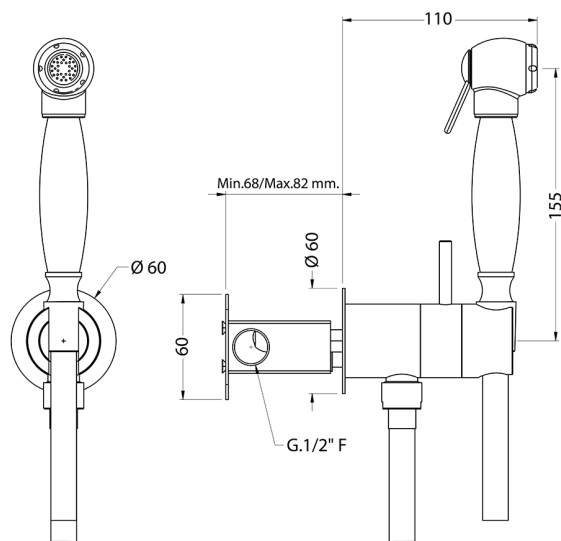

Bidet handshower set HYGENIC SHOWERS_AR007945

MODEL **AR007945**

Bidet handshower set, round wall bracket, gradual mixing of hot & cold water, with concealed part, Brass Bidet handshower - 120 cm PVC flexible hose

AVAILABLE FINISHINGS

-  **21** 21 Chrome
-  **2P** 2P Rose Gold

CHARACTERISTICS

Bidet handshower

Hygienic Spray

Multi-jets hygienic hand shower, for personal hygiene care.

Mixed Water

The Cisal Mixed Water system enables the gradual mixing of hot and cold water.