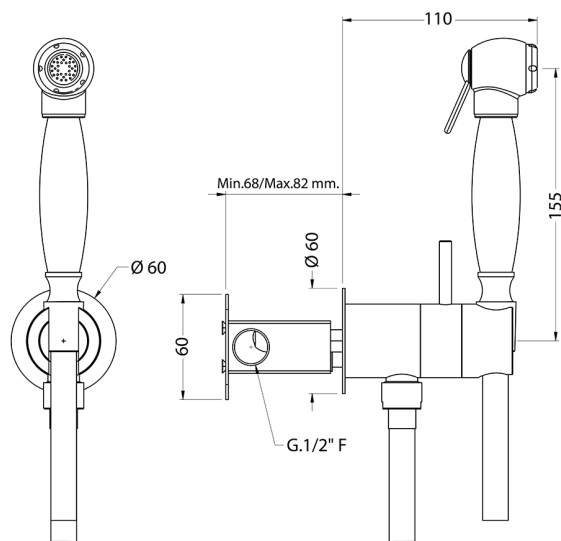

Bidet handshower set HYGENIC SHOWERS_AR007945

MODEL **AR007945**

Bidet handshower set, round wall bracket, gradual mixing of hot & cold water, with concealed part, Brass Bidet handshower - 120 cm PVC flexible hose

AVAILABLE FINISHINGS

CHARACTERISTICS

Bidet handshower

Hygienic Spray

Multi-jets hygienic hand shower, for personal hygiene care.

Mixed Water

The Cisal Mixed Water system enables the gradual mixing of hot and cold water.