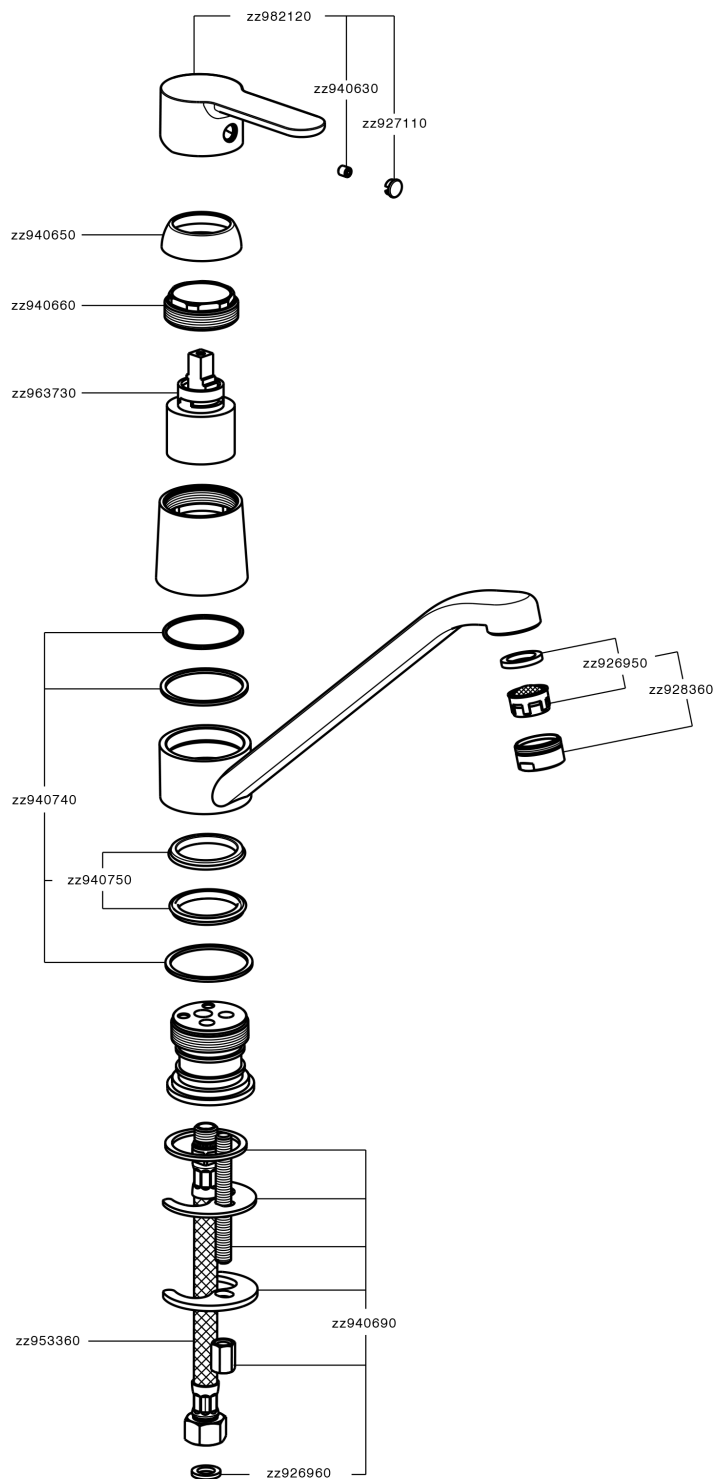

Single lever sink mixer Energysave KITCHEN_C2000585

C2000585

<https://en.cisal.it/single-lever-sink-mixer-energysave-kitchen-c2000585>

2026-05-17