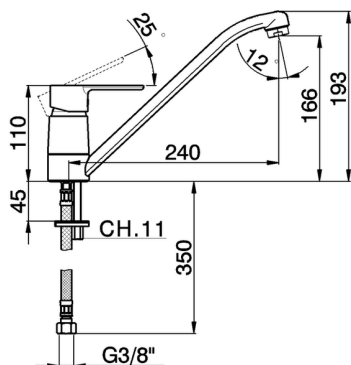

Single lever sink mixer Energysave KITCHEN_C2000585

MODEL **C2000585**

Single lever sink mixer Energysave, swivel spout, G.3/8" stainless steel flexible hoses

AVAILABLE FINISHINGS

CHARACTERISTICS

Cartridge Spare Parts **ZZ96373000**

35 mm Cartridge

EcoStop

EcoStop feature limits water flow to approximately 50% of maximum output with one point of resistance on setting. Push slightly past the middle stop only when full water output is required. This will save water up to 50%.

EnergySave

Thanks to the EnergySave device, only cold water will be drawn if the lever is operated in the central position, so that the water heater will not be engaged and no hot water wasted, leading to considerable savings in energy and costs. The temperature can be adjusted by rotating the lever to the left, until the desired temperature is reached.