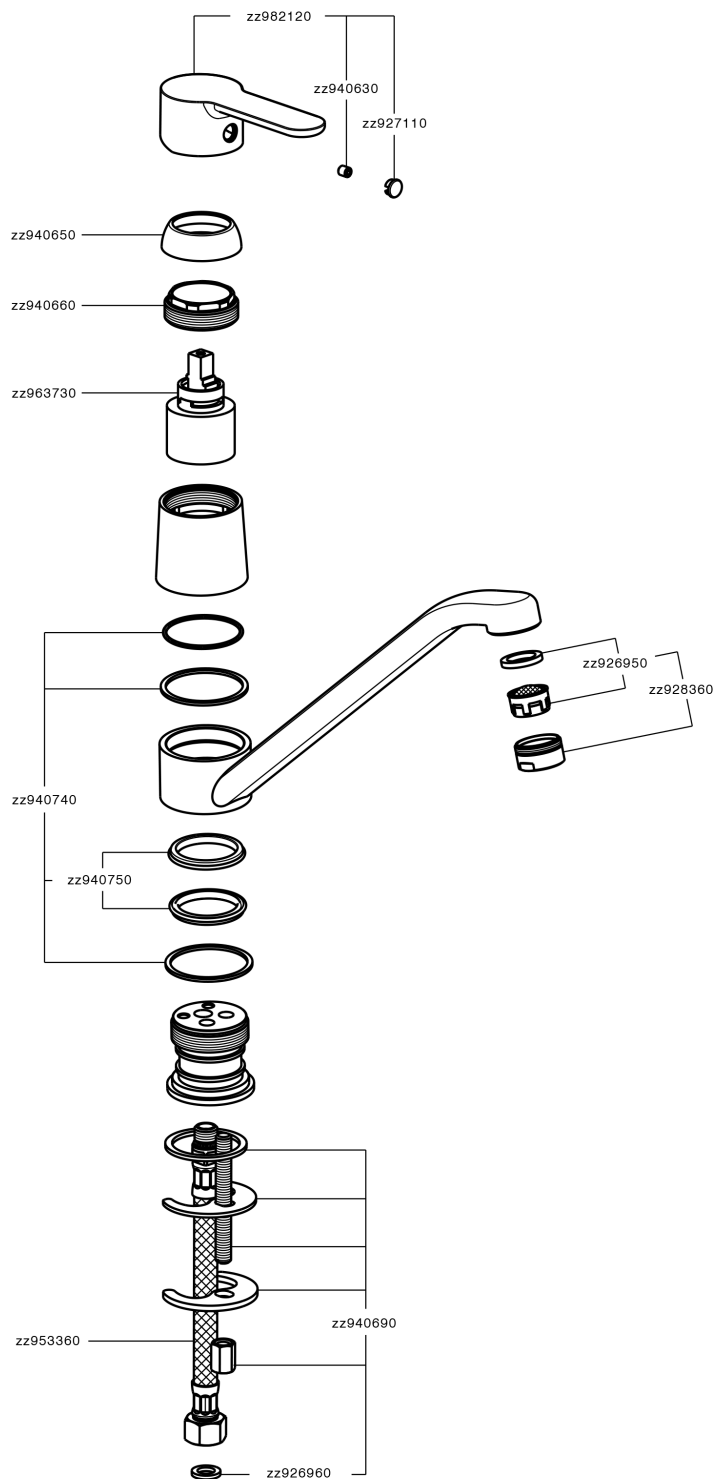

## Single lever sink mixer Energysave KITCHEN\_C2000585

MODEL **C2000585**

Single lever sink mixer Energysave, swivel spout, G.3/8" stainless steel flexible hoses

AVAILABLE FINISHINGS

CHARACTERISTICS

Cartridge Spare Parts **ZZ96373000**

**35 mm Cartridge**

### EcoStop

EcoStop feature limits water flow to approximately 50% of maximum output with one point of resistance on setting. Push slightly past the middle stop only when full water output is required. This will save water up to 50%.

### EnergySave

Thanks to the EnergySave device, only cold water will be drawn if the lever is operated in the central position, so that the water heater will not be engaged and no hot water wasted, leading to considerable savings in energy and costs. The temperature can be adjusted by rotating the lever to the left, until the desired temperature is reached.