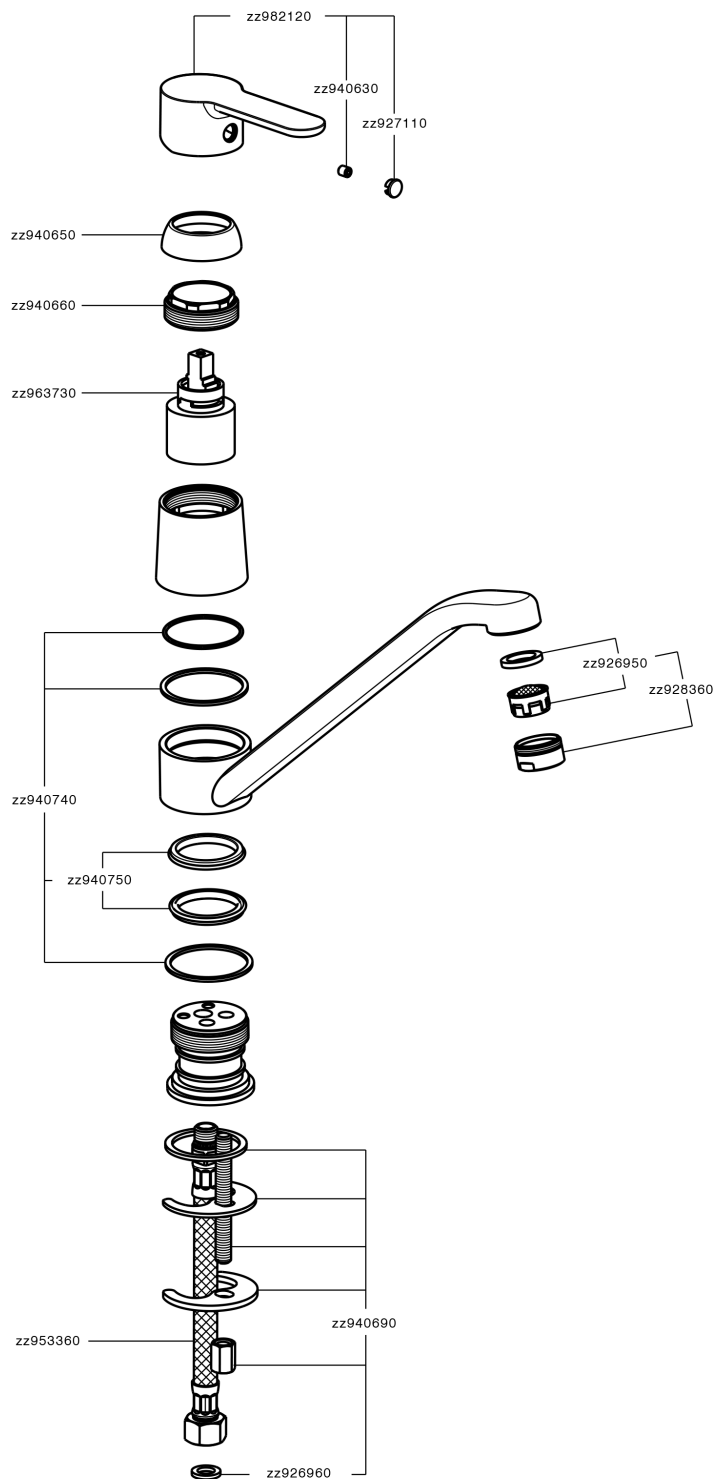

Single lever sink mixer Energysave KITCHEN_C2000585

C2000585

<https://en.cisal.it/single-lever-sink-mixer-energysave-kitchen-c2000585>

2026-07-03