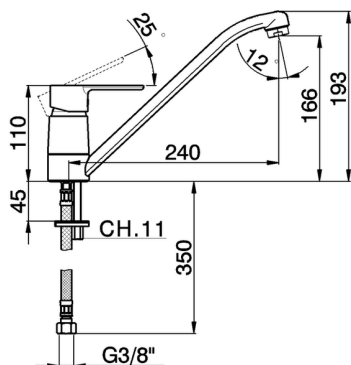

## Single lever sink mixer Energysave KITCHEN\_C2000585

MODEL **C2000585**

Single lever sink mixer Energysave, swivel spout, G.3/8" stainless steel flexible hoses

AVAILABLE FINISHINGS

CHARACTERISTICS

Cartridge Spare Parts **ZZ96373000**

**35 mm Cartridge**

### EcoStop

EcoStop feature limits water flow to approximately 50% of maximum output with one point of resistance on setting. Push slightly past the middle stop only when full water output is required. This will save water up to 50%.