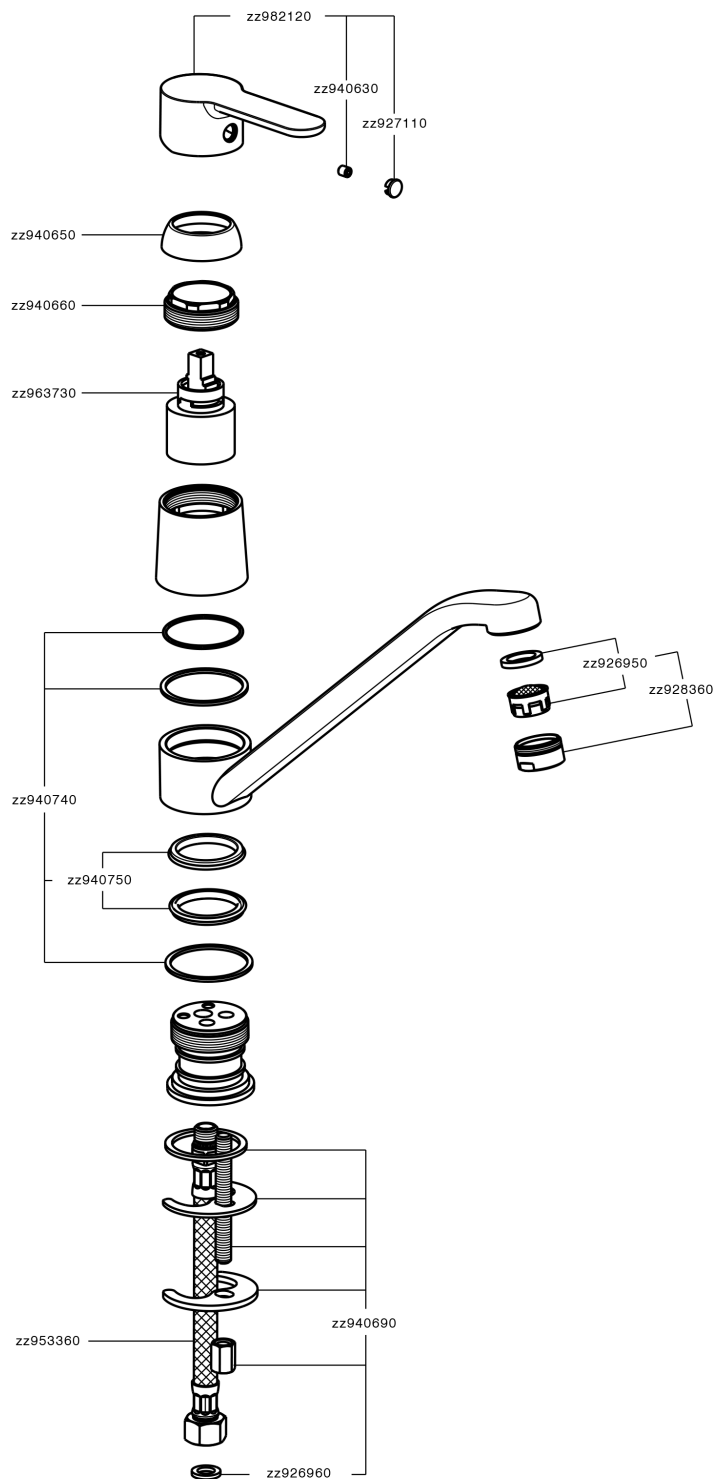

Single lever sink mixer Energysave KITCHEN_C2000585

C2000585

<https://en.cisal.it/single-lever-sink-mixer-energysave-kitchen-c2000585>

2026-04-06