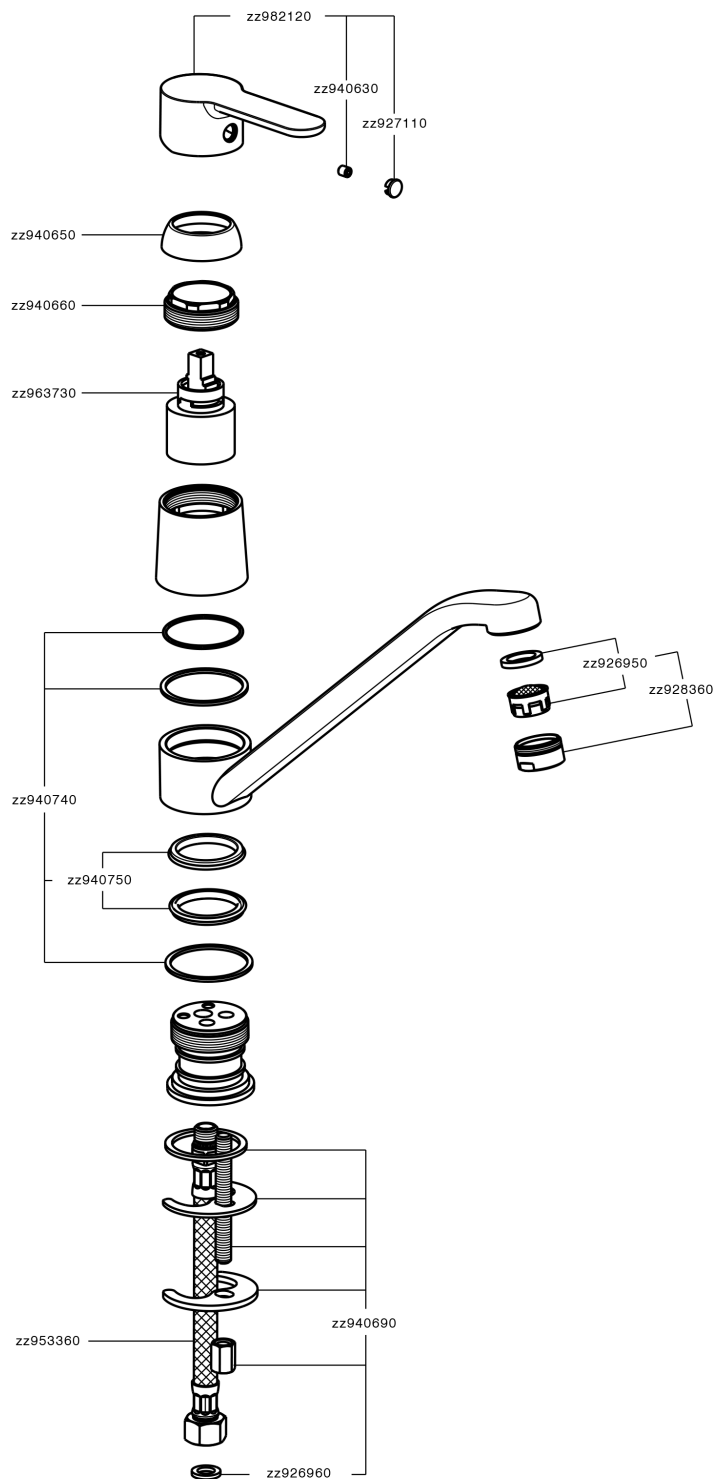

Single lever sink mixer Energysave KITCHEN_C2000585

C2000585

<https://en.cisal.it/single-lever-sink-mixer-energysave-kitchen-c2000585>

2026-06-10