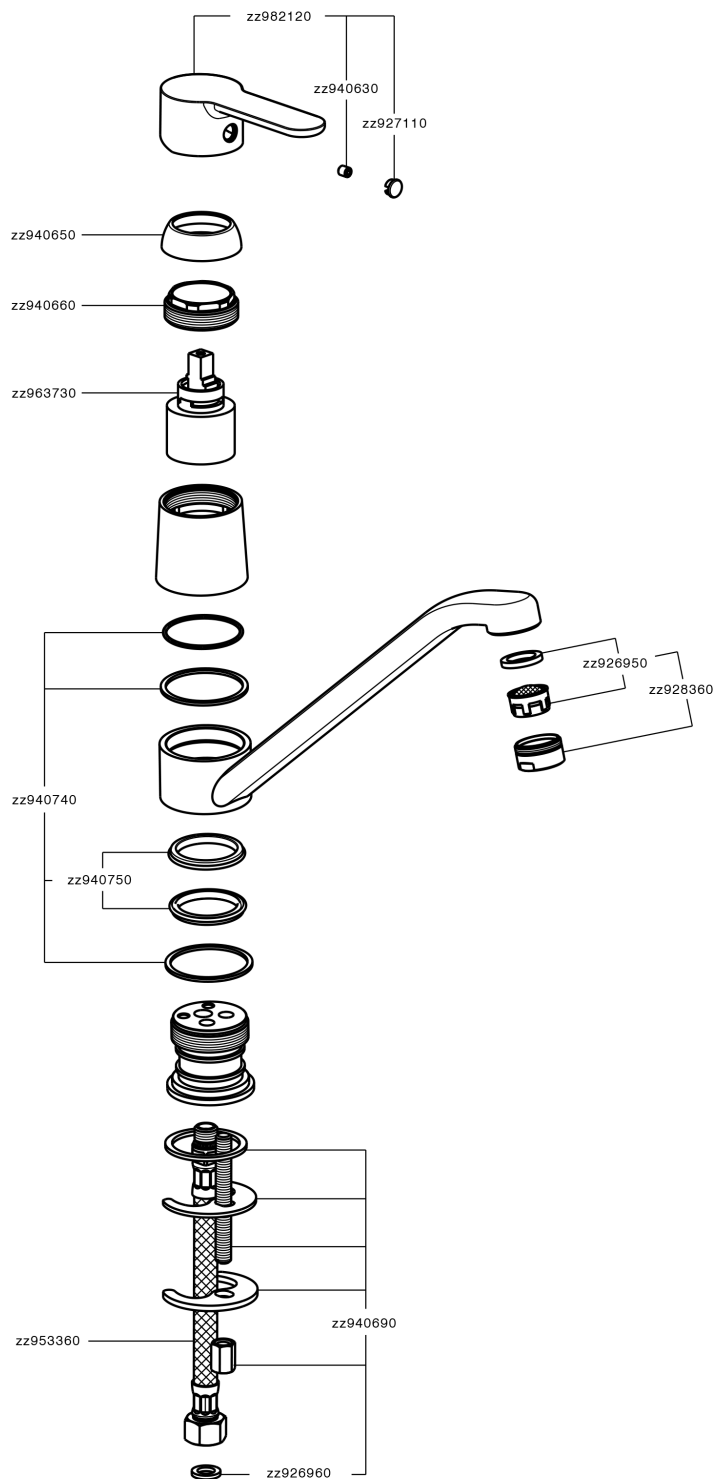

Single lever sink mixer Energysave KITCHEN_C2000585

C2000585

<https://en.cisal.it/single-lever-sink-mixer-energysave-kitchen-c2000585>

2026-04-26