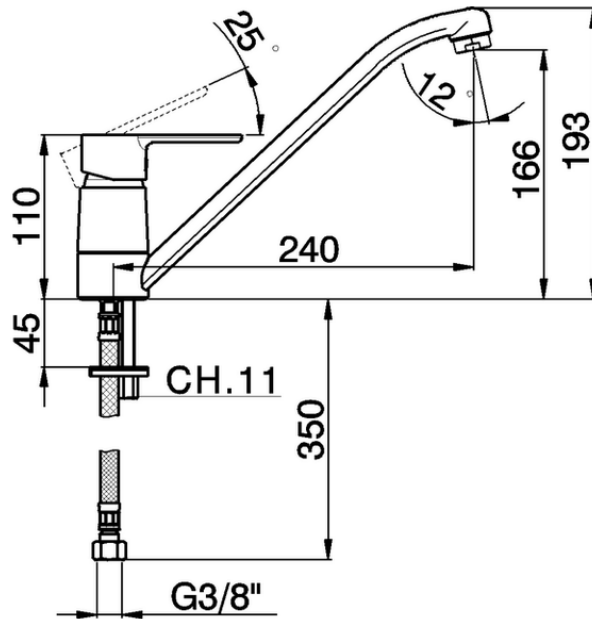

Single lever sink mixer Energysave KITCHEN_C2000585

C2000585

<https://en.cisal.it/single-lever-sink-mixer-energysave-kitchen-c2000585>

2026-04-06