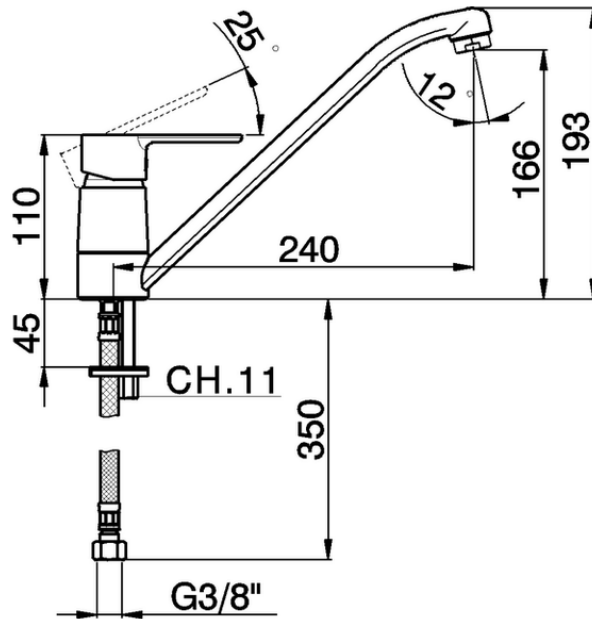

Single lever sink mixer Energysave KITCHEN_C2000585

C2000585

<https://en.cisal.it/single-lever-sink-mixer-energysave-kitchen-c2000585>

2026-05-17