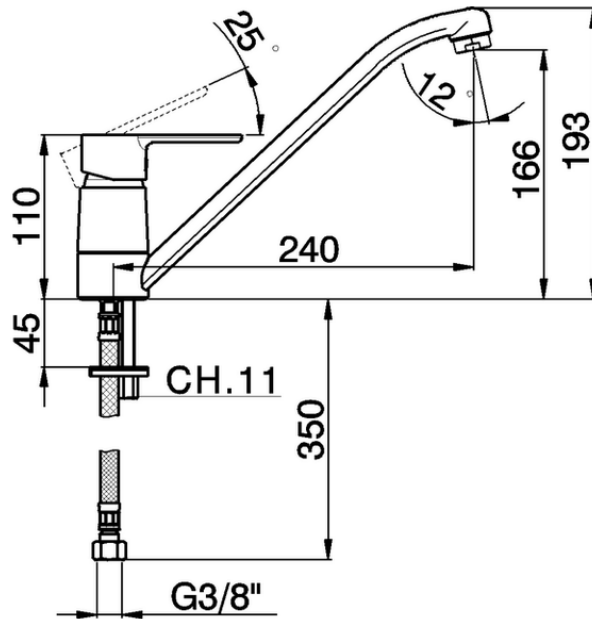

Single lever sink mixer Energysave KITCHEN_C2000585

C2000585

<https://en.cisal.it/single-lever-sink-mixer-energysave-kitchen-c2000585>

2026-04-26