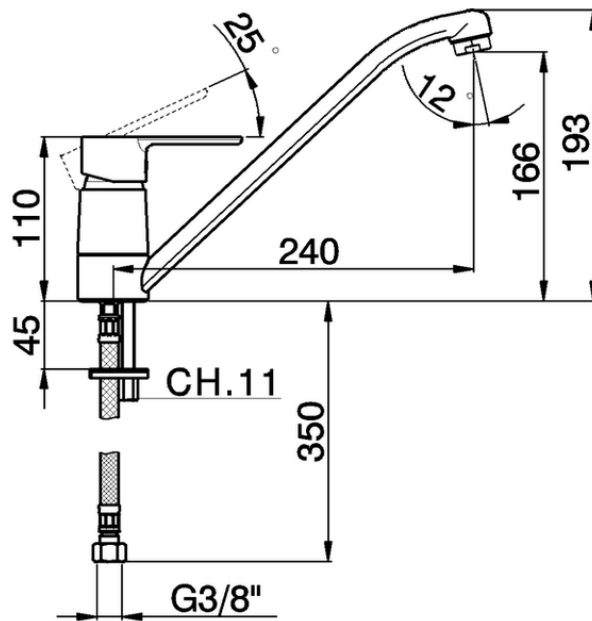

## Single lever sink mixer Energysave KITCHEN\_C2000585

C2000585

<https://en.cisal.it/single-lever-sink-mixer-energysave-kitchen-c2000585>

2026-07-03