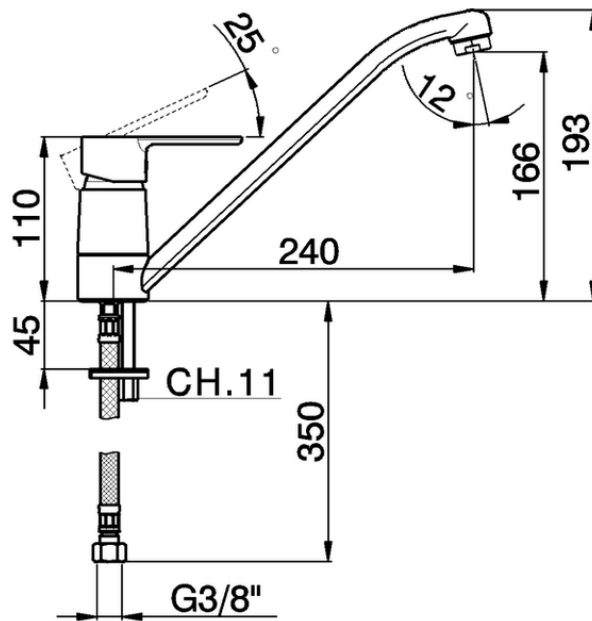

Single lever sink mixer Energysave KITCHEN_C2000585

C2000585

<https://en.cisal.it/single-lever-sink-mixer-energysave-kitchen-c2000585>

2026-06-10