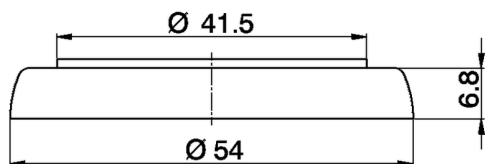

Display board for Less,Flash,Mito3 S. L. mixers COMPONENTS_ZA006040

MODEL **ZA006040**

Display board for Less,Flash,Mito3 S.L.mixers,in
ABS

AVAILABLE FINISHINGS

21 21 Chrome

2A 2A Satin Brushed Nickel

CHARACTERISTICS