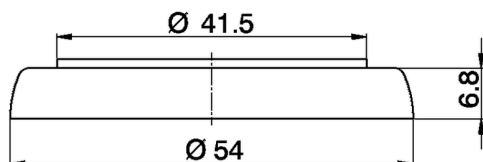

Display board for Less,Flash,Mito3 S. L. mixers COMPONENTS_ZA006040

MODEL **ZA006040**

Display board for Less,Flash,Mito3 S.L.mixers,in
ABS

AVAILABLE FINISHINGS

21 21 Chrome

2A 2A Satin Brushed Nickel

CHARACTERISTICS