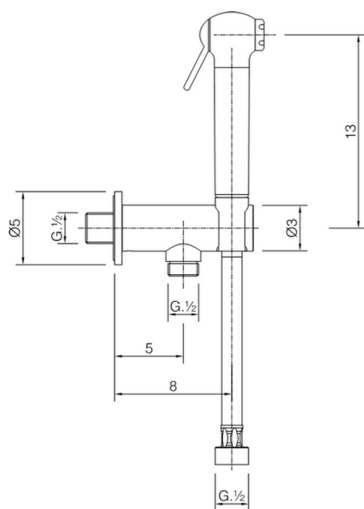

Hygienic Spray

Multi-jets hygienic hand shower, for personal hygiene care.

2026-04-26