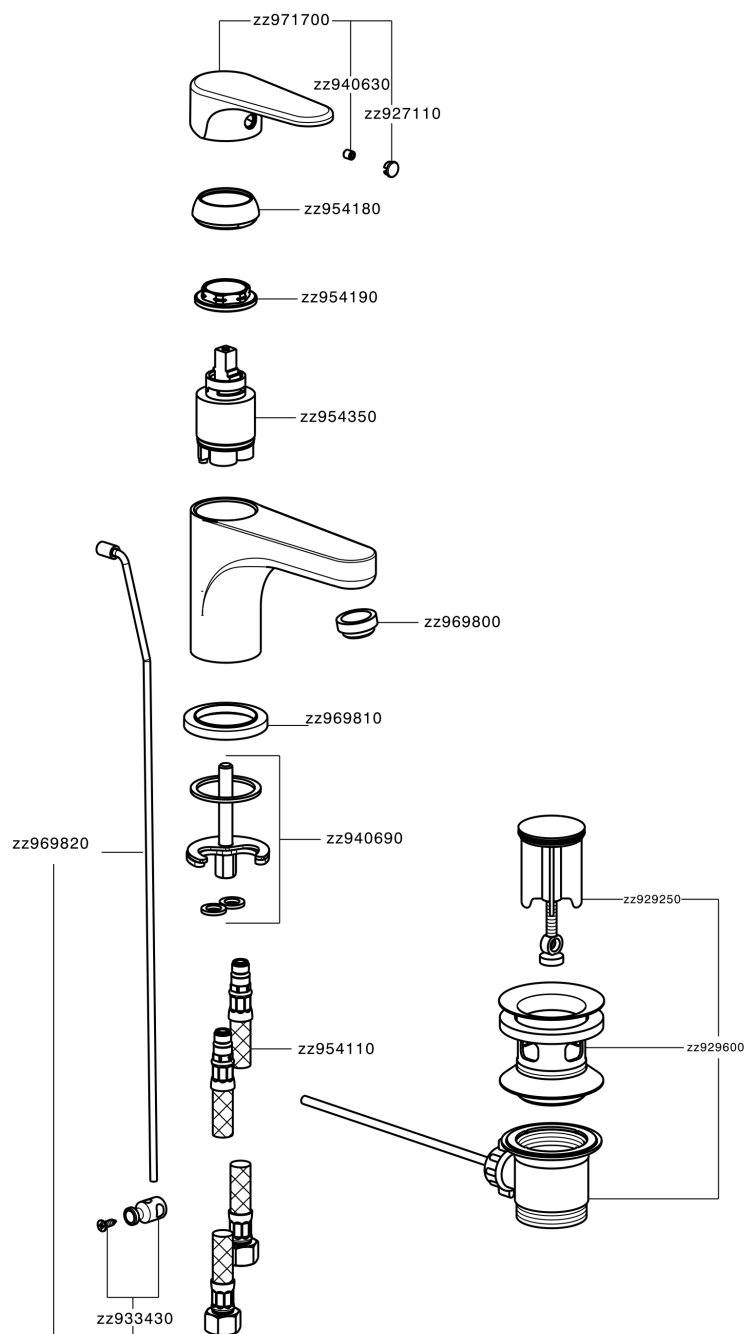

Single lever washbasin mixer ALMA_A3000510

A3000510

<https://en.cisal.it/single-lever-washbasin-mixer-alma-a3000510>

2026-02-03