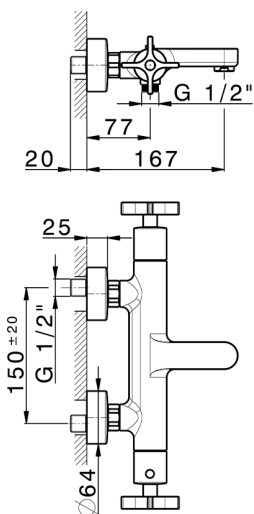

## Thermostatic bath mixer GRACE\_GST21016

MODEL **GST21016**

Thermostatic bath mixer, without shower set, 1/2" M flexible connection

### CHARACTERISTICS

Cartridge Spare Parts **22.04A.AR - ZZ97279004**

**Argo 2 (long filter) Thermostatic Valve**