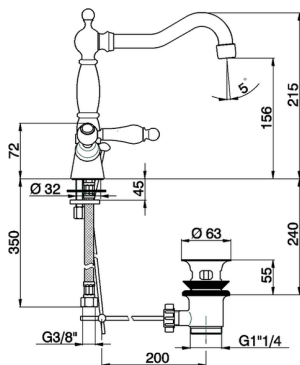

Washbasin mixer ARCANA TOSCANA_TS000521

MODEL **TS000521**

Washbasin mixer, with automatic 1"1/4 automatic pop-up waste, G.3/8" stainless steel flexible hoses

AVAILABLE FINISHINGS

-  **21** 21 Chrome
-  **24** 24 Gold
-  **26** 26 Old Copper
-  **27** 27 Old Bronze
-  **2A** 2A Satin Brushed Nickel
-  **74** 74 Chrome/Gold

CHARACTERISTICS

Washbasin mixer ARCANA TOSCANA_TS000521