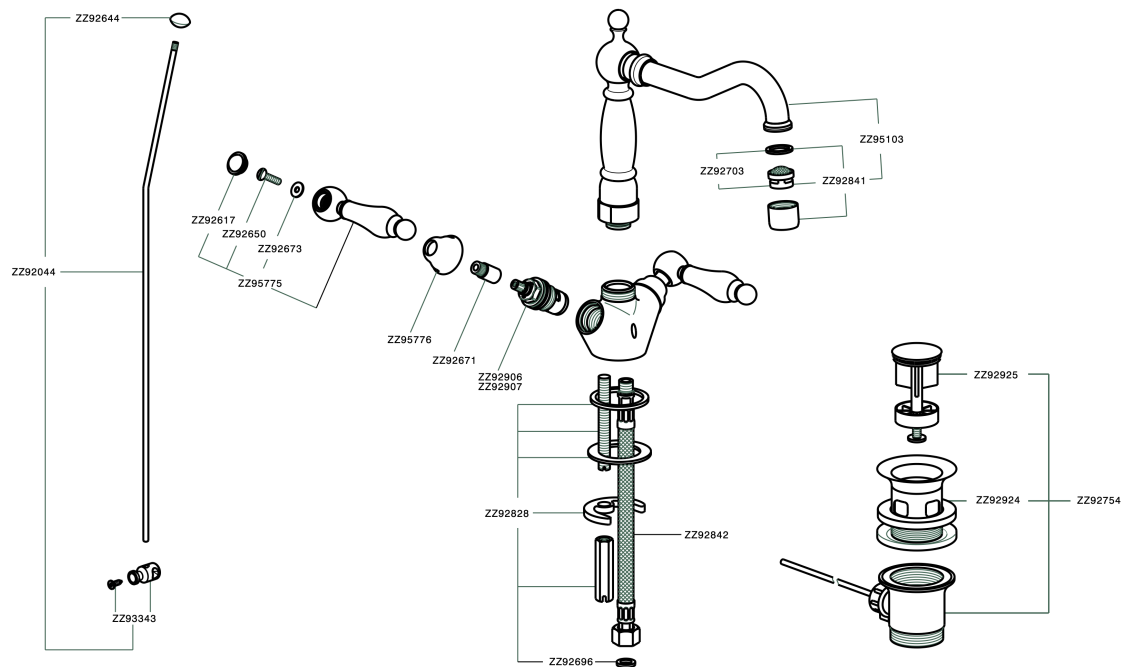

Washbasin mixer ARCANA TOSCANA_TS000521

TS000521

<https://en.cisal.it/washbasin-mixer-arcana-toscana-ts000521>

2026-04-09