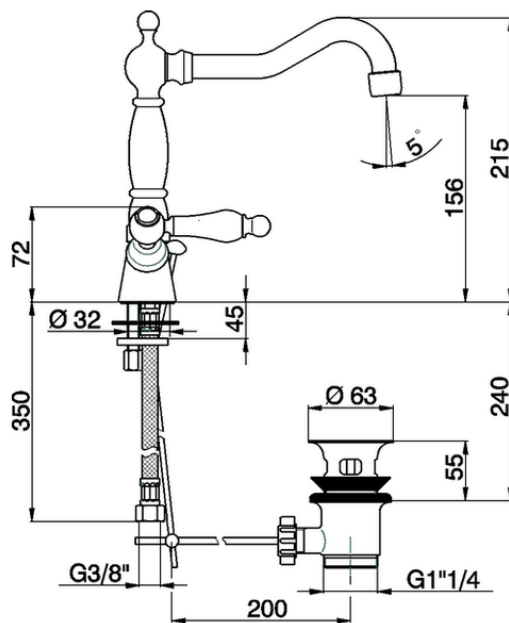

Washbasin mixer ARCANA TOSCANA_TS000521

TS000521

<https://en.cisal.it/washbasin-mixer-arcana-toscana-ts000521>

2026-04-29