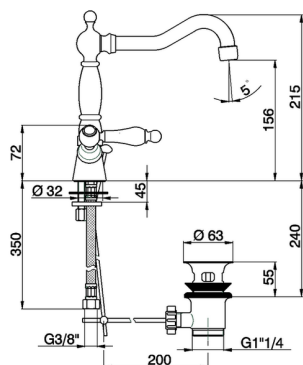

Washbasin mixer ARCANA TOSCANA_TS000521

MODEL **TS000521**

Washbasin mixer, with automatic 1"1/4 automatic pop-up waste, G.3/8" stainless steel flexible hoses

AVAILABLE FINISHINGS

-  **21** 21 Chrome
-  **24** 24 Gold
-  **26** 26 Old Copper
-  **27** 27 Old Bronze
-  **2A** 2A Satin Brushed Nickel
-  **74** 74 Chrome/Gold

CHARACTERISTICS

Washbasin mixer ARCANA TOSCANA_TS000521

TS000521

<https://en.cisal.it/washbasin-mixer-arcana-toscana-ts000521>

2026-05-20