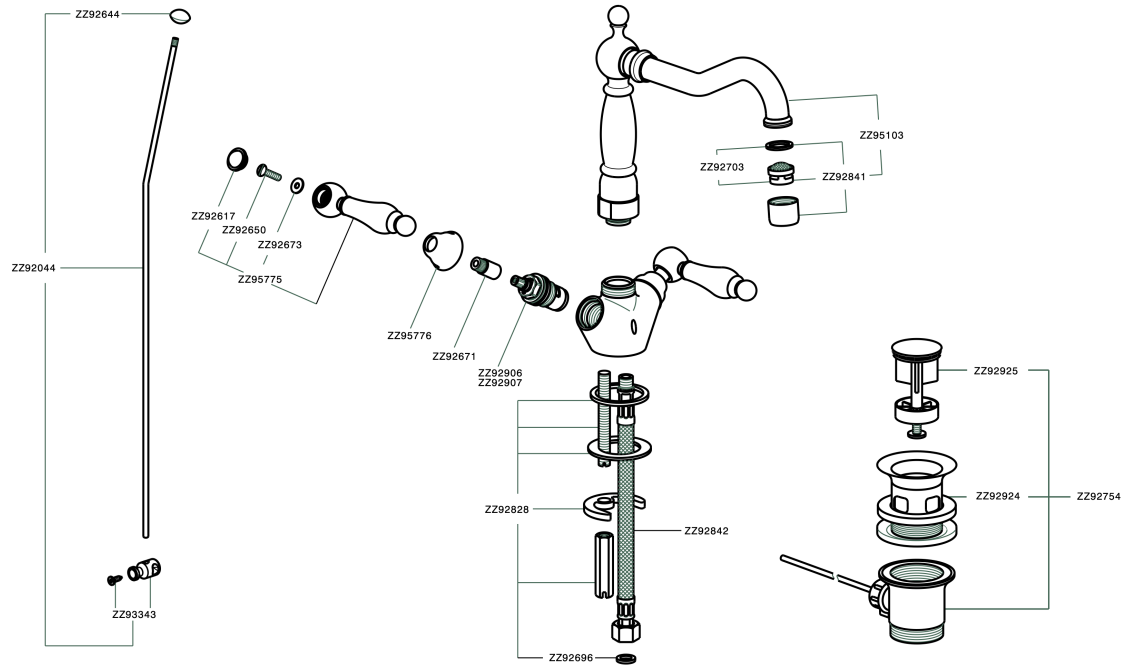

Washbasin mixer ARCANA TOSCANA_TS000521

MODEL **TS000521**

Washbasin mixer, with automatic 1"1/4 automatic pop-up waste, G.3/8" stainless steel flexible hoses

AVAILABLE FINISHINGS

-  **21** 21 Chrome
-  **24** 24 Gold
-  **26** 26 Old Copper
-  **27** 27 Old Bronze
-  **2A** 2A Satin Brushed Nickel
-  **74** 74 Chrome/Gold

CHARACTERISTICS

Washbasin mixer ARCANA TOSCANA_TS000521

TS000521

<https://en.cisal.it/washbasin-mixer-arcana-toscana-ts000521>

2026-05-20