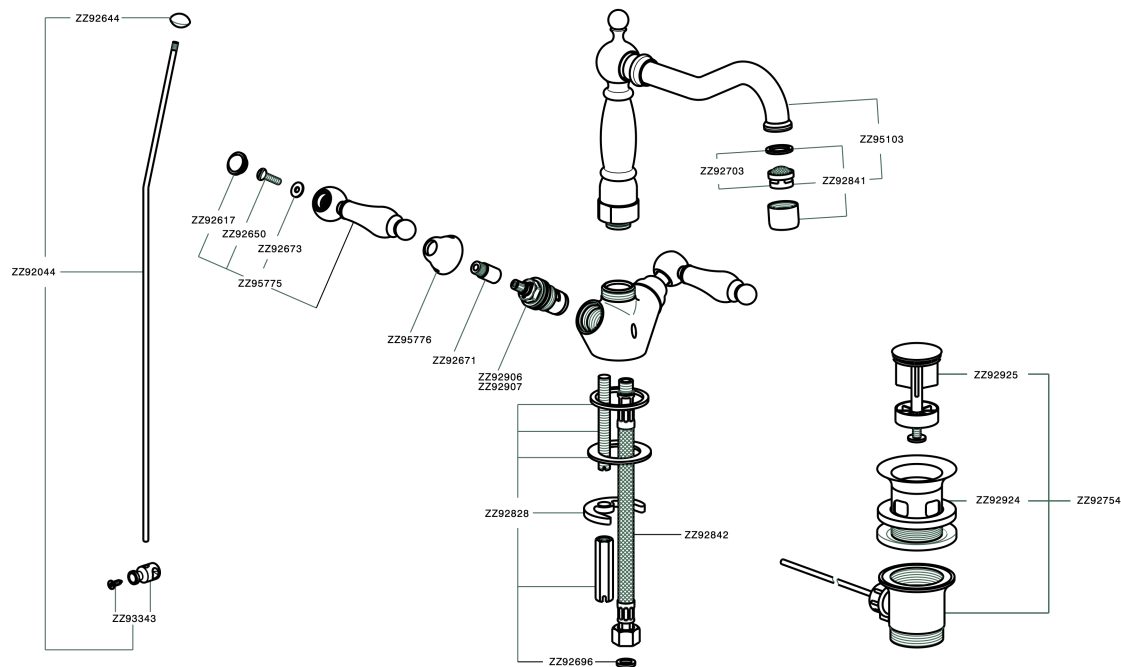

## Washbasin mixer ARCANA TOSCANA\_TS000521

MODEL **TS000521**

Washbasin mixer, with automatic 1"1/4 automatic pop-up waste, G.3/8" stainless steel flexible hoses

## Washbasin mixer ARCANA TOSCANA\_TS000521

TS000521

<https://en.cisal.it/washbasin-mixer-arcana-toscana-ts000521>

2026-06-13