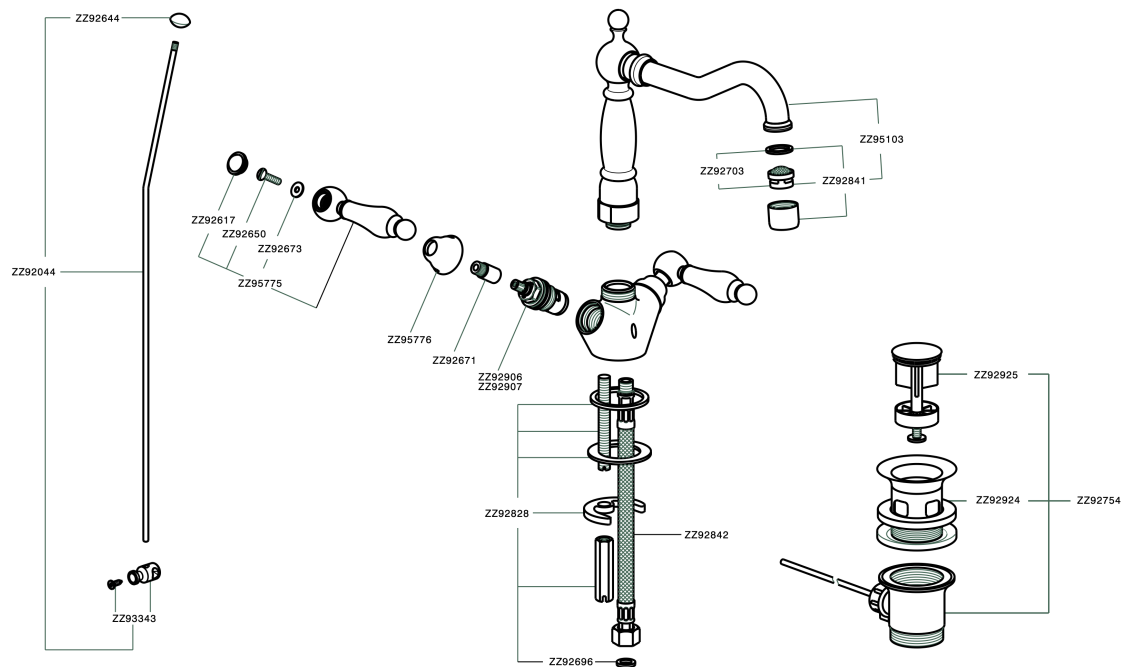

## Washbasin mixer ARCANA TOSCANA\_TS000521

TS000521

<https://en.cisal.it/washbasin-mixer-arcana-toscana-ts000521>

2026-06-14