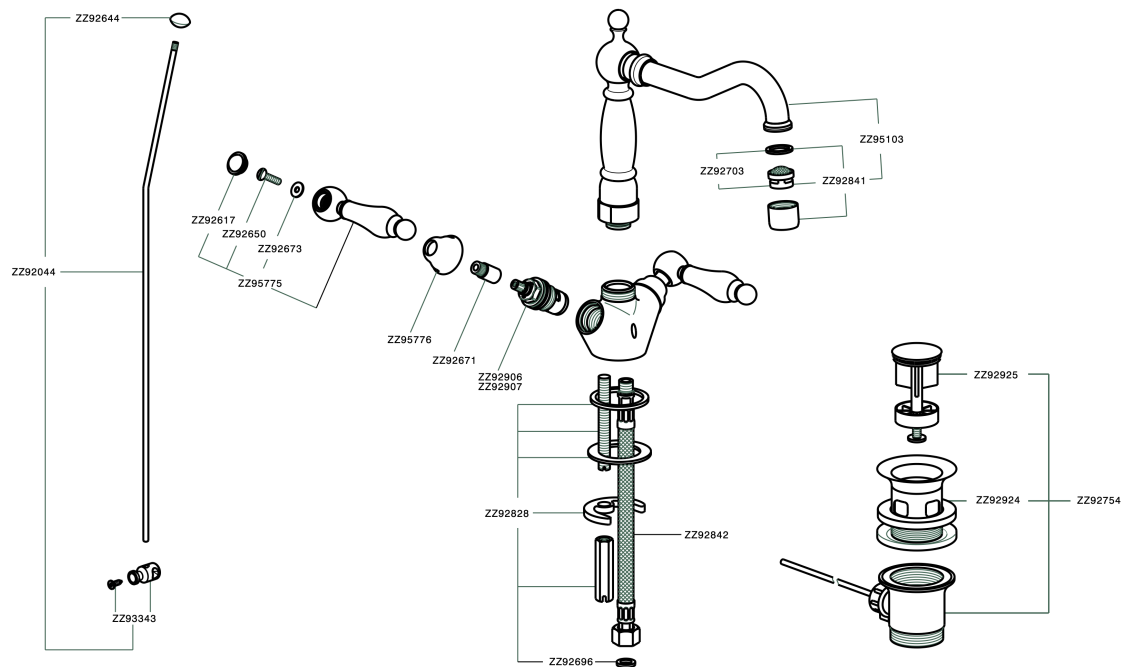

Washbasin mixer ARCANA TOSCANA_TS000521

TS000521

<https://en.cisal.it/washbasin-mixer-arcana-toscana-ts000521>

2026-04-30