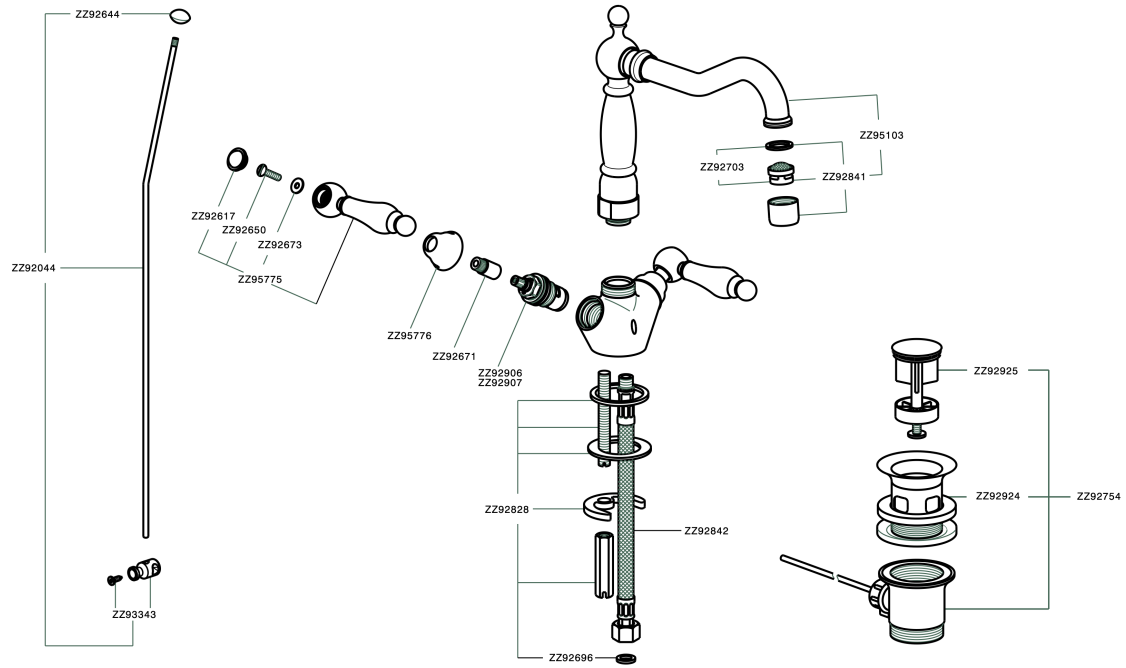

Washbasin mixer ARCANA TOSCANA_TS000521

TS000521

<https://en.cisal.it/washbasin-mixer-arcana-toscana-ts000521>

2026-05-20