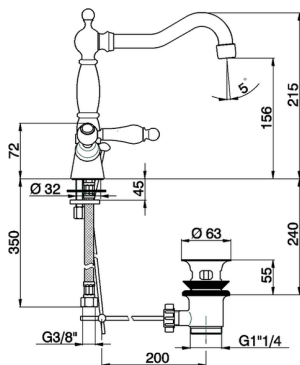

AVAILABLE FINISHINGS

- **21** 21 Chrome
- **24** 24 Gold
- **26** 26 Old Copper
- **27** 27 Old Bronze
- **2A** 2A Satin Brushed Nickel
- **74** 74 Chrome/Gold