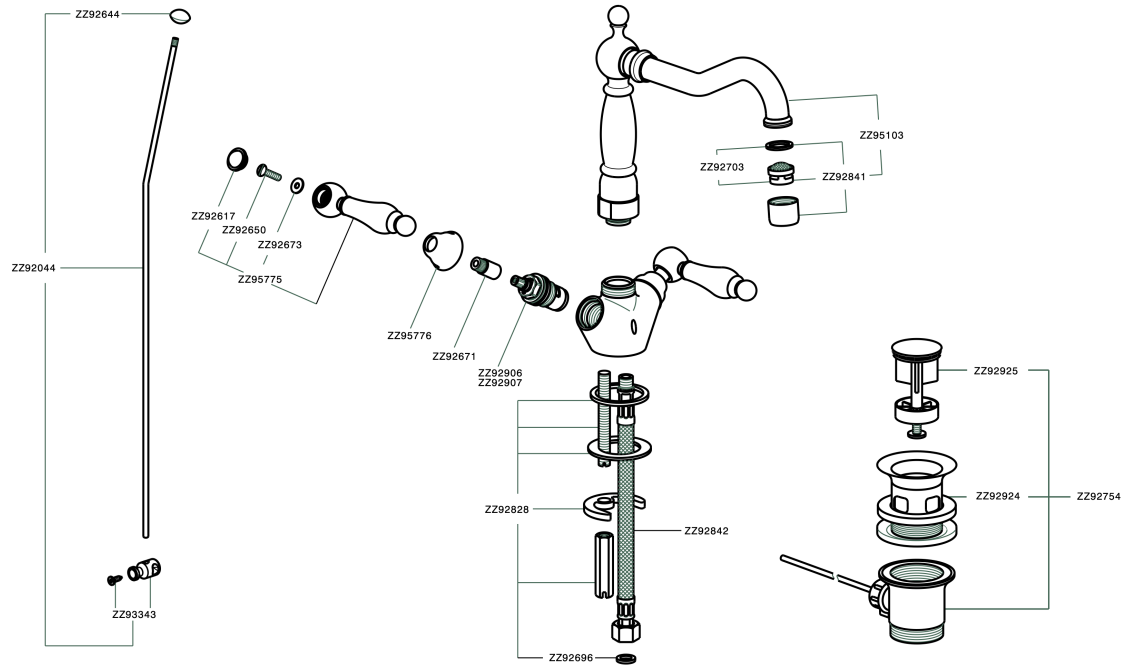

Washbasin mixer ARCANA TOSCANA_TS000521

MODEL **TS000521**

Washbasin mixer, with automatic 1"1/4 automatic pop-up waste, G.3/8" stainless steel flexible hoses

AVAILABLE FINISHINGS

-  **21** 21 Chrome
-  **24** 24 Gold
-  **26** 26 Old Copper
-  **27** 27 Old Bronze
-  **2A** 2A Satin Brushed Nickel
-  **74** 74 Chrome/Gold

CHARACTERISTICS

Washbasin mixer ARCANA TOSCANA_TS000521

TS000521

<https://en.cisal.it/washbasin-mixer-arcana-toscana-ts000521>

2026-06-16