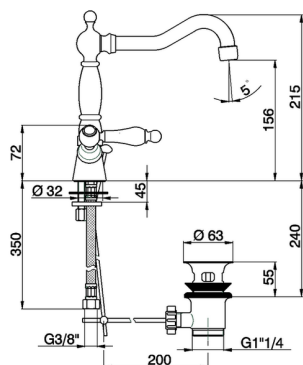

Washbasin mixer ARCANA TOSCANA_TS000521

MODEL **TS000521**

Washbasin mixer, with automatic 1"1/4 automatic pop-up waste, G.3/8" stainless steel flexible hoses

AVAILABLE FINISHINGS

-  **21** 21 Chrome
-  **24** 24 Gold
-  **26** 26 Old Copper
-  **27** 27 Old Bronze
-  **2A** 2A Satin Brushed Nickel
-  **74** 74 Chrome/Gold

CHARACTERISTICS

Washbasin mixer ARCANA TOSCANA_TS000521

TS000521

<https://en.cisal.it/washbasin-mixer-arcana-toscana-ts000521>

2026-06-16