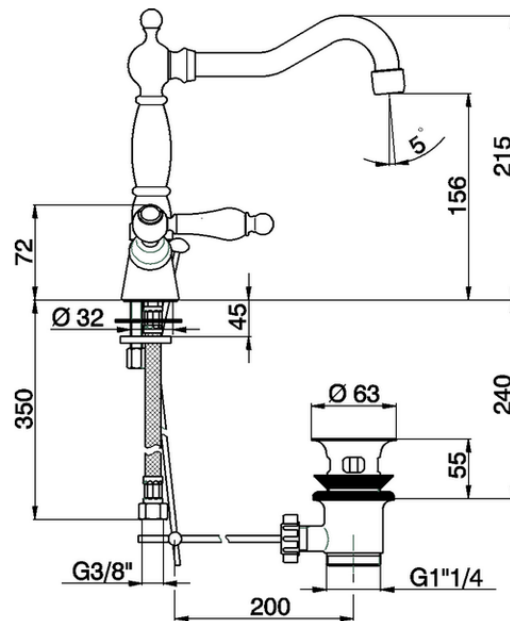

Washbasin mixer ARCANA TOSCANA_TS000521

TS000521

<https://en.cisal.it/washbasin-mixer-arcana-toscana-ts000521>

2026-05-20