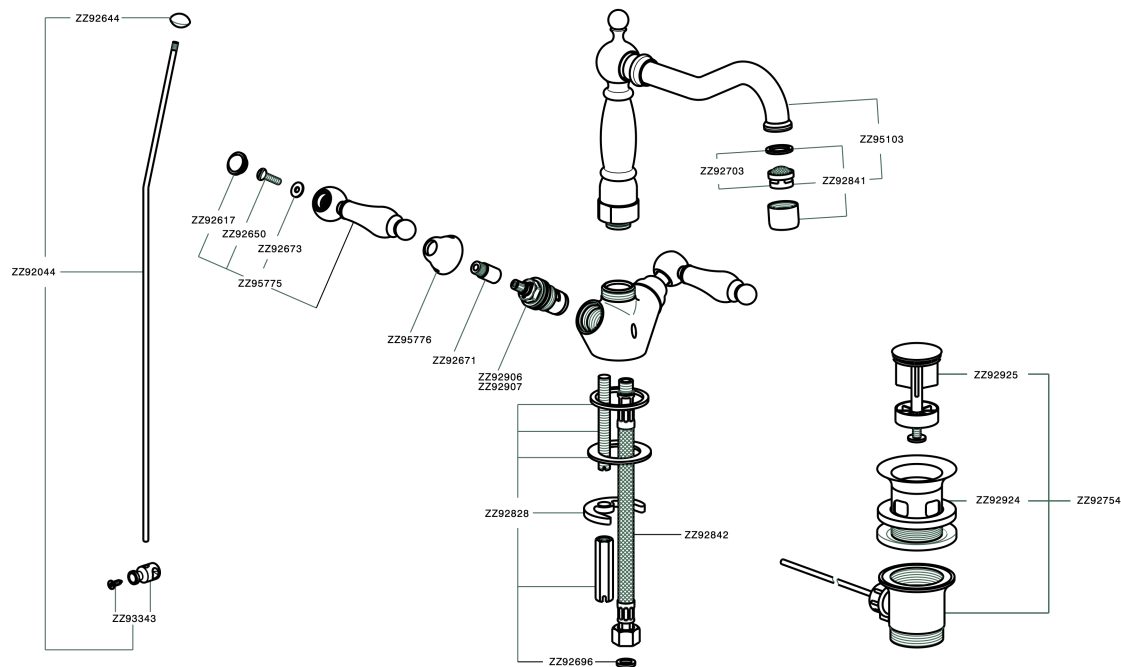

## Washbasin mixer ARCANA TOSCANA\_TS000521

MODEL **TS000521**

Washbasin mixer, with automatic 1"1/4 automatic pop-up waste, G.3/8" stainless steel flexible hoses

## Washbasin mixer ARCANA TOSCANA\_TS000521

TS000521

<https://en.cisal.it/washbasin-mixer-arcana-toscana-ts000521>

2026-06-10