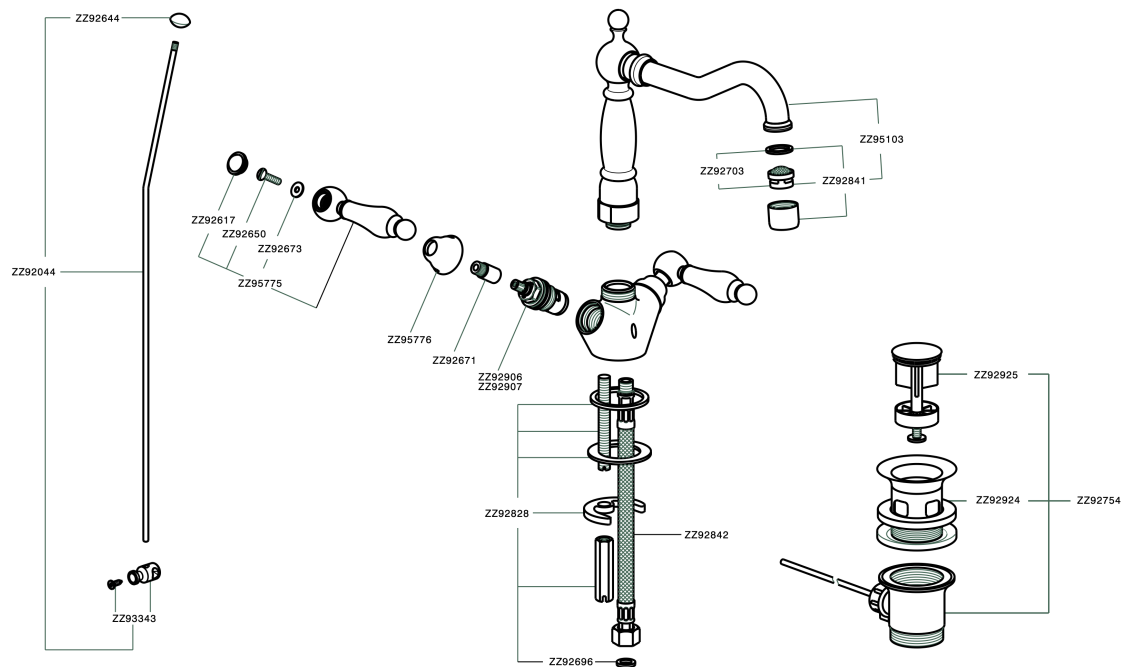

Washbasin mixer ARCANA TOSCANA_TS000521

TS000521

<https://en.cisal.it/washbasin-mixer-arcana-toscana-ts000521>

2026-04-08