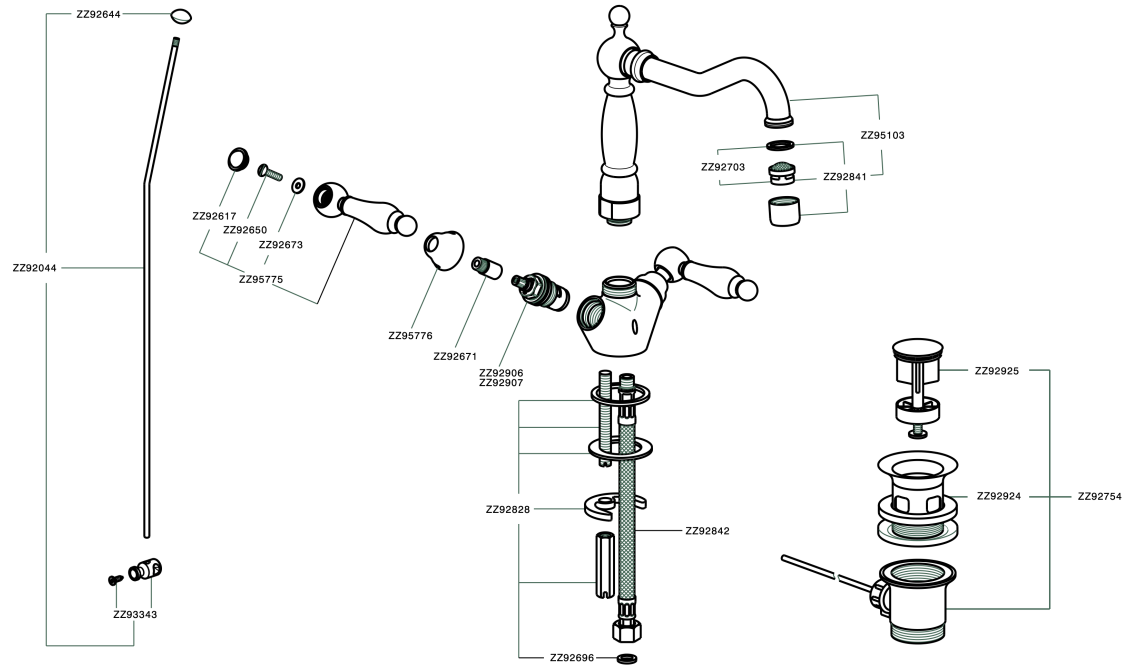

Washbasin mixer ARCANA TOSCANA_TS000521

TS000521

<https://en.cisal.it/washbasin-mixer-arcana-toscana-ts000521>

2026-04-29