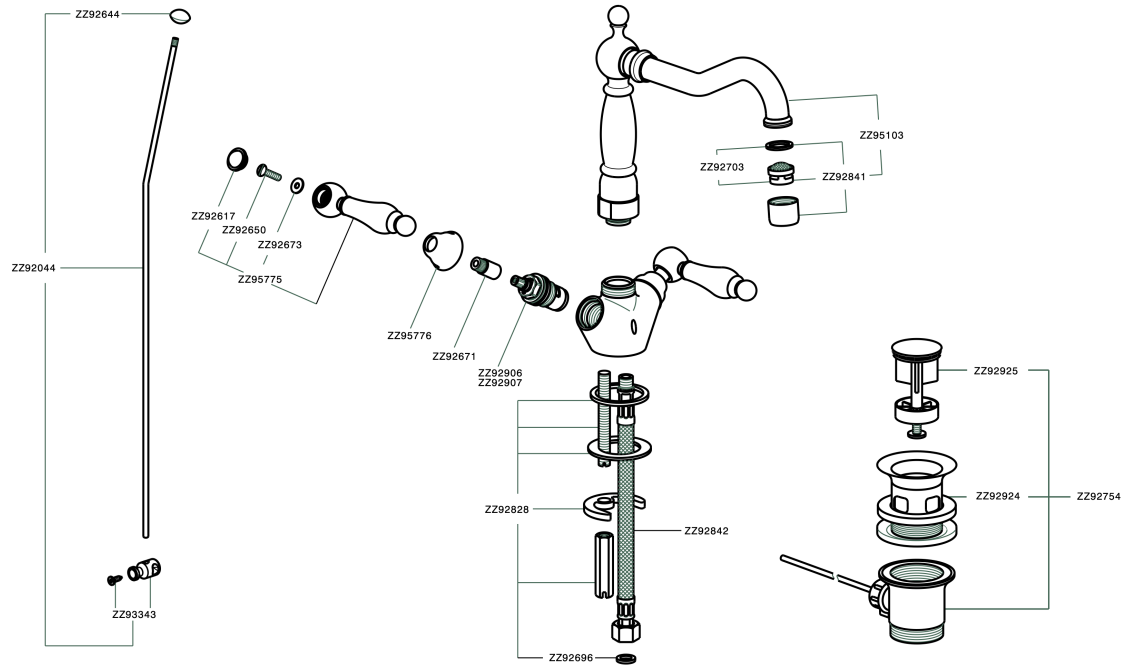

Washbasin mixer ARCANA TOSCANA_TS000521

MODEL **TS000521**

Washbasin mixer, with automatic 1"1/4 automatic pop-up waste, G.3/8" stainless steel flexible hoses

AVAILABLE FINISHINGS

-  **21** 21 Chrome
-  **24** 24 Gold
-  **26** 26 Old Copper
-  **27** 27 Old Bronze
-  **2A** 2A Satin Brushed Nickel
-  **74** 74 Chrome/Gold

CHARACTERISTICS

Washbasin mixer ARCANA TOSCANA_TS000521

TS000521

<https://en.cisal.it/washbasin-mixer-arcana-toscana-ts000521>

2026-04-08