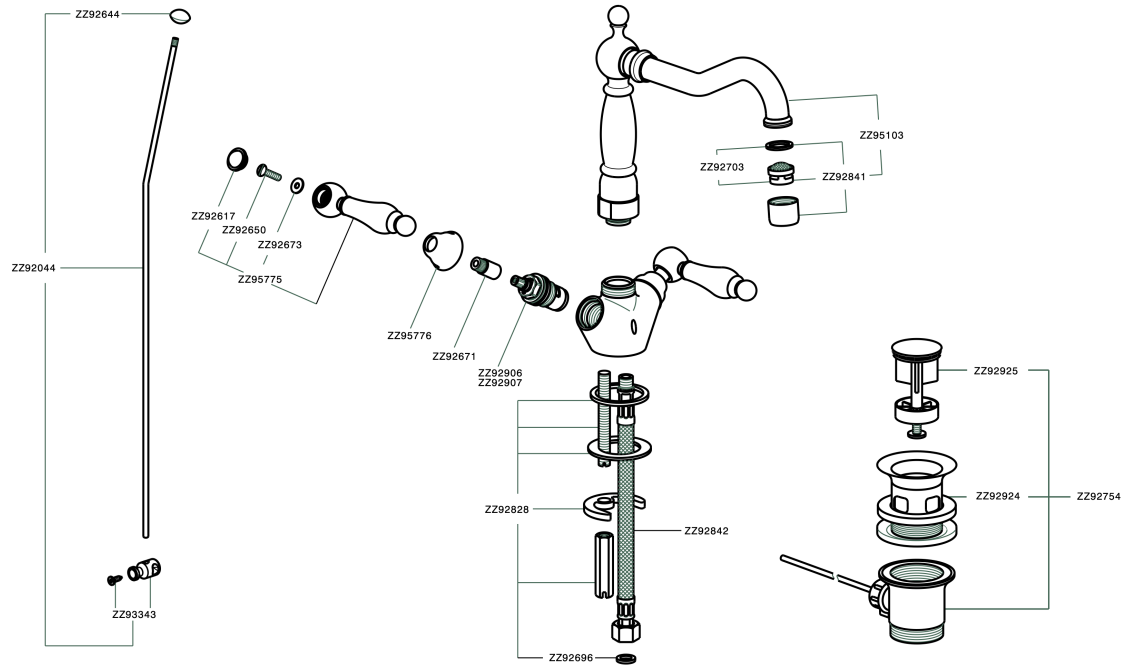

Washbasin mixer ARCANA TOSCANA_TS000521

MODEL **TS000521**

Washbasin mixer, with automatic 1"1/4 automatic pop-up waste, G.3/8" stainless steel flexible hoses

AVAILABLE FINISHINGS

-  **21** 21 Chrome
-  **24** 24 Gold
-  **26** 26 Old Copper
-  **27** 27 Old Bronze
-  **2A** 2A Satin Brushed Nickel
-  **74** 74 Chrome/Gold

CHARACTERISTICS

Washbasin mixer ARCANA TOSCANA_TS000521

TS000521

<https://en.cisal.it/washbasin-mixer-arcana-toscana-ts000521>

2026-04-29