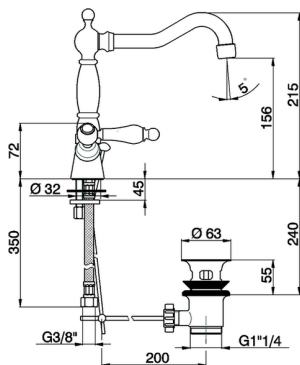

Washbasin mixer ARCANA TOSCANA_TS000521

MODEL **TS000521**

Washbasin mixer, with automatic 1"1/4 automatic pop-up waste, G.3/8" stainless steel flexible hoses

AVAILABLE FINISHINGS

-  **21** 21 Chrome
-  **24** 24 Gold
-  **26** 26 Old Copper
-  **27** 27 Old Bronze
-  **2A** 2A Satin Brushed Nickel
-  **74** 74 Chrome/Gold

CHARACTERISTICS

Washbasin mixer ARCANA TOSCANA_TS000521

TS000521

<https://en.cisal.it/washbasin-mixer-arcana-toscana-ts000521>

2026-04-29