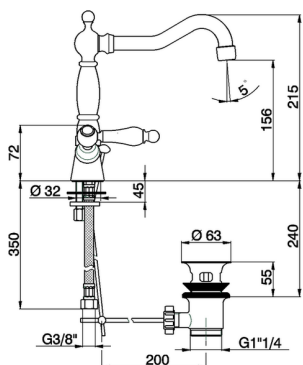

Washbasin mixer ARCANA TOSCANA_TS000521

MODEL **TS000521**

Washbasin mixer, with automatic 1"1/4 automatic pop-up waste, G.3/8" stainless steel flexible hoses

AVAILABLE FINISHINGS

-  **21** 21 Chrome
-  **24** 24 Gold
-  **26** 26 Old Copper
-  **27** 27 Old Bronze
-  **2A** 2A Satin Brushed Nickel
-  **74** 74 Chrome/Gold

CHARACTERISTICS

Washbasin mixer ARCANA TOSCANA_TS000521

TS000521

<https://en.cisal.it/washbasin-mixer-arcana-toscana-ts000521>

2026-04-08