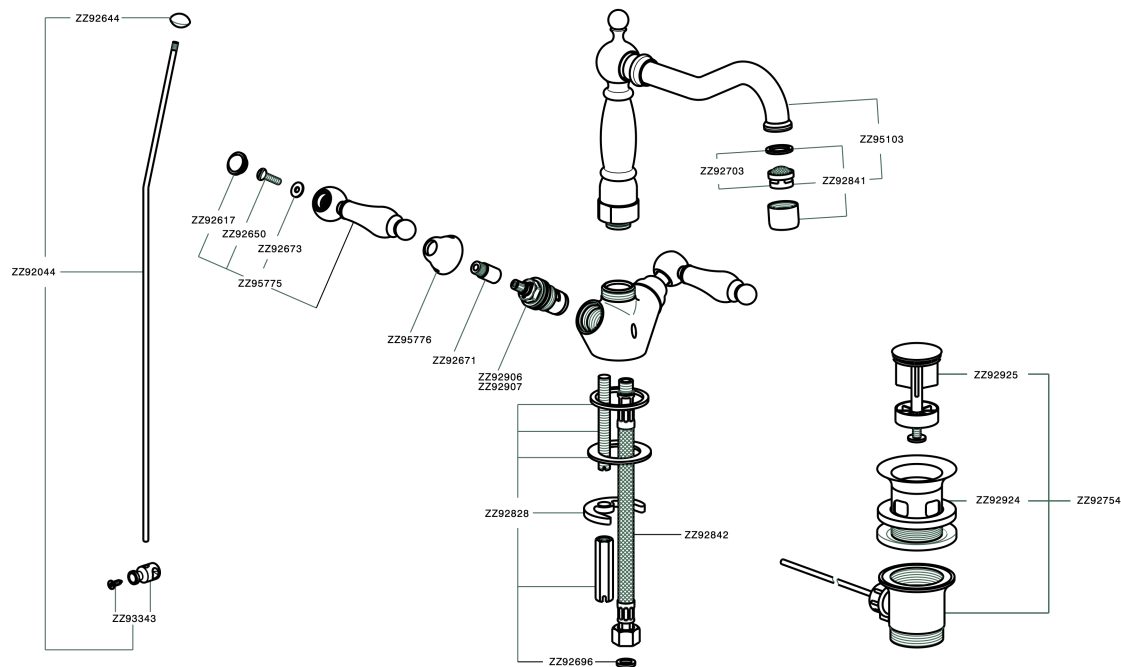

## Washbasin mixer ARCANA TOSCANA\_TS000521

MODEL **TS000521**

Washbasin mixer, with automatic 1"1/4 automatic pop-up waste, G.3/8" stainless steel flexible hoses

## Washbasin mixer ARCANA TOSCANA\_TS000521

TS000521

<https://en.cisal.it/washbasin-mixer-arcana-toscana-ts000521>

2026-06-14