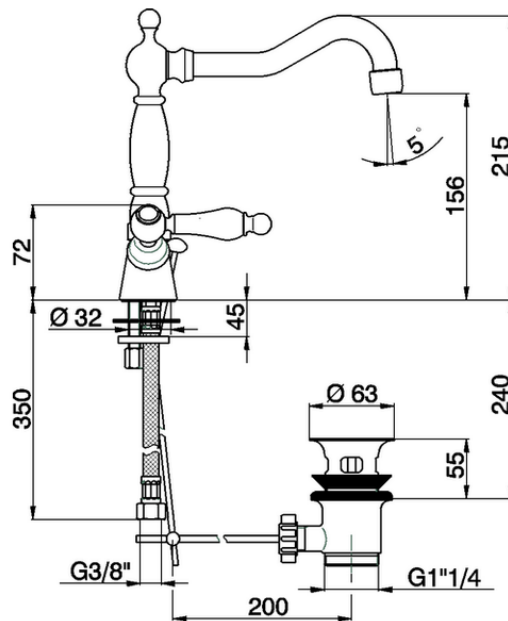

Washbasin mixer ARCANA TOSCANA_TS000521

TS000521

<https://en.cisal.it/washbasin-mixer-arcana-toscana-ts000521>

2026-04-30