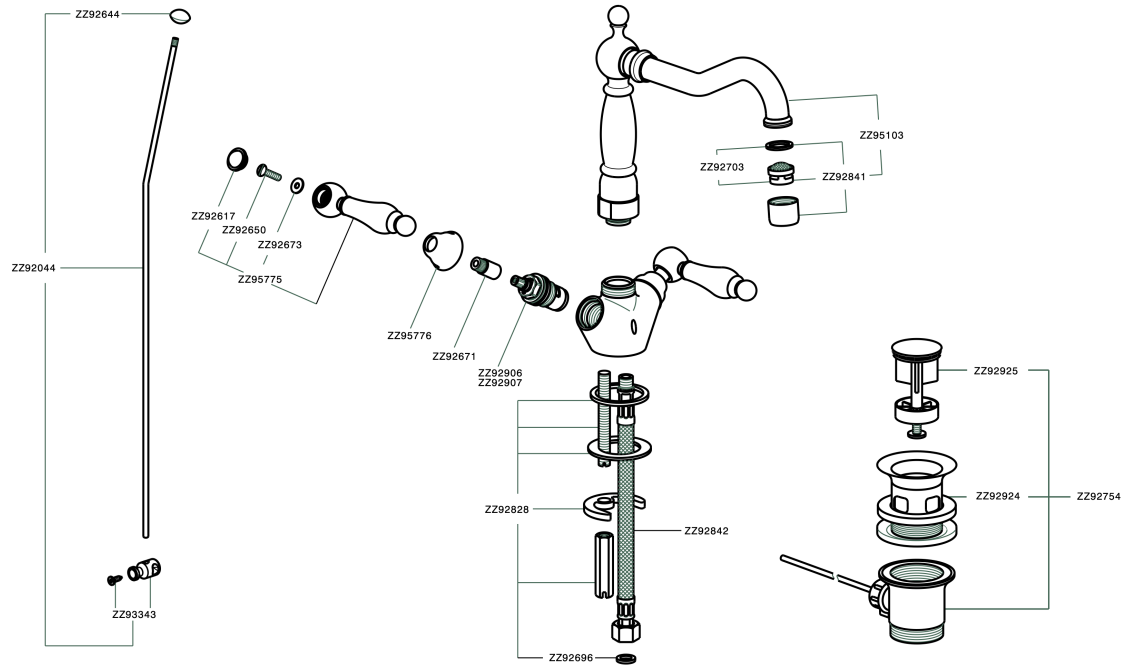

Washbasin mixer ARCANA TOSCANA_TS000521

MODEL **TS000521**

Washbasin mixer, with automatic 1"1/4 automatic pop-up waste, G.3/8" stainless steel flexible hoses

AVAILABLE FINISHINGS

- 
21 21 Chrome
- 
24 24 Gold
- 
26 26 Old Copper
- 
27 27 Old Bronze
- 
2A 2A Satin Brushed Nickel
- 
74 74 Chrome/Gold

CHARACTERISTICS

Washbasin mixer ARCANA TOSCANA_TS000521

TS000521

<https://en.cisal.it/washbasin-mixer-arcana-toscana-ts000521>

2026-04-08