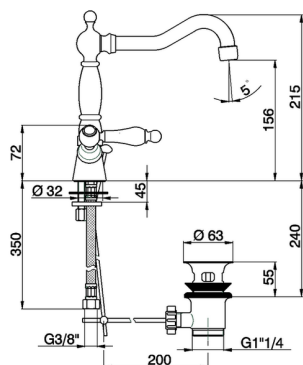

## Washbasin mixer ARCANA TOSCANA\_TS000521

MODEL **TS000521**

Washbasin mixer, with automatic 1"1/4 automatic pop-up waste, G.3/8" stainless steel flexible hoses