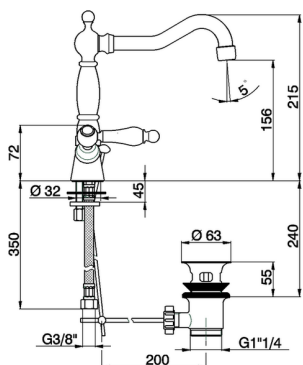

Washbasin mixer ARCANA TOSCANA_TS000521

MODEL **TS000521**

Washbasin mixer, with automatic 1"1/4 automatic pop-up waste, G.3/8" stainless steel flexible hoses

AVAILABLE FINISHINGS

- 
21 21 Chrome
- 
24 24 Gold
- 
26 26 Old Copper
- 
27 27 Old Bronze
- 
2A 2A Satin Brushed Nickel
- 
74 74 Chrome/Gold

CHARACTERISTICS

Washbasin mixer ARCANA TOSCANA_TS000521

TS000521

<https://en.cisal.it/washbasin-mixer-arcana-toscana-ts000521>

2026-04-08