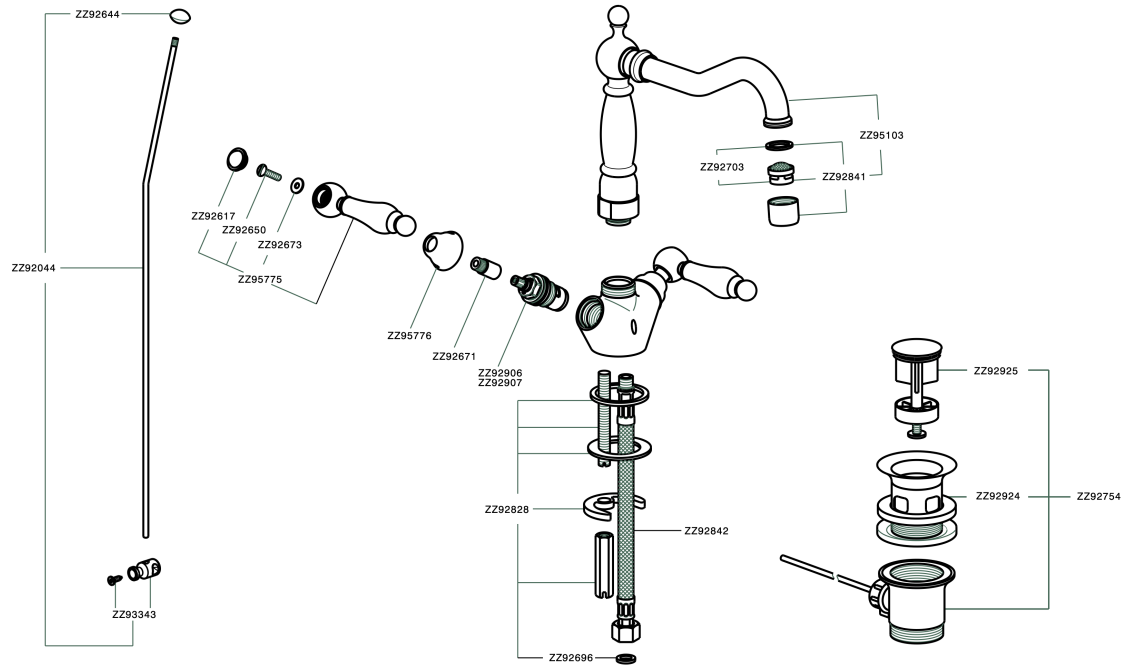

Washbasin mixer ARCANA TOSCANA_TS000521

TS000521

<https://en.cisal.it/washbasin-mixer-arcana-toscana-ts000521>

2026-04-08