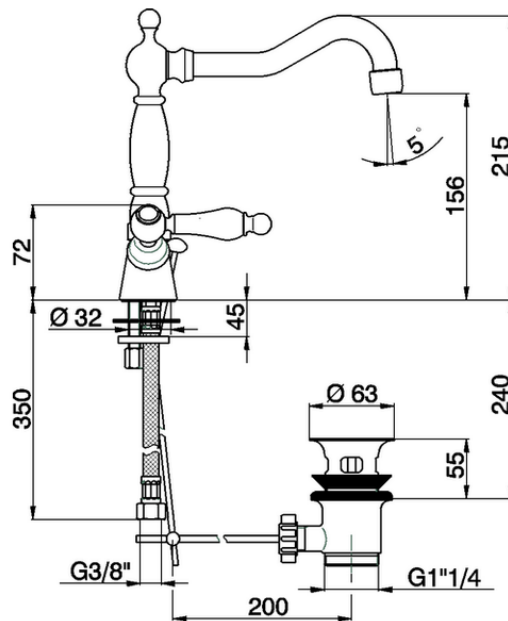

Washbasin mixer ARCANA TOSCANA_TS000521

TS000521

<https://en.cisal.it/washbasin-mixer-arcana-toscana-ts000521>

2026-04-29