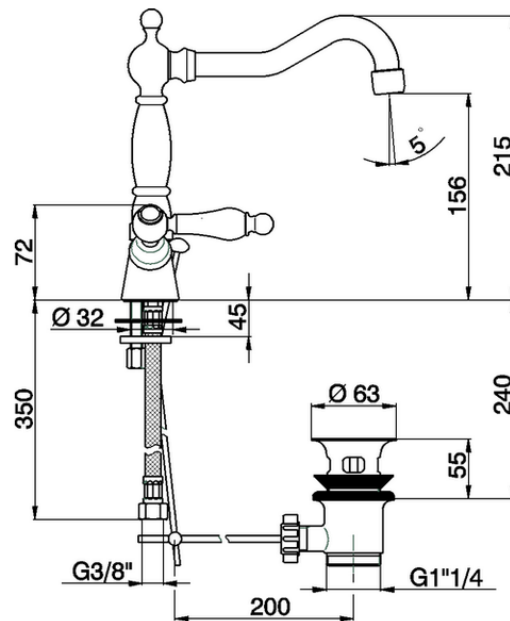

Washbasin mixer ARCANA TOSCANA_TS000521

TS000521

<https://en.cisal.it/washbasin-mixer-arcana-toscana-ts000521>

2026-04-08