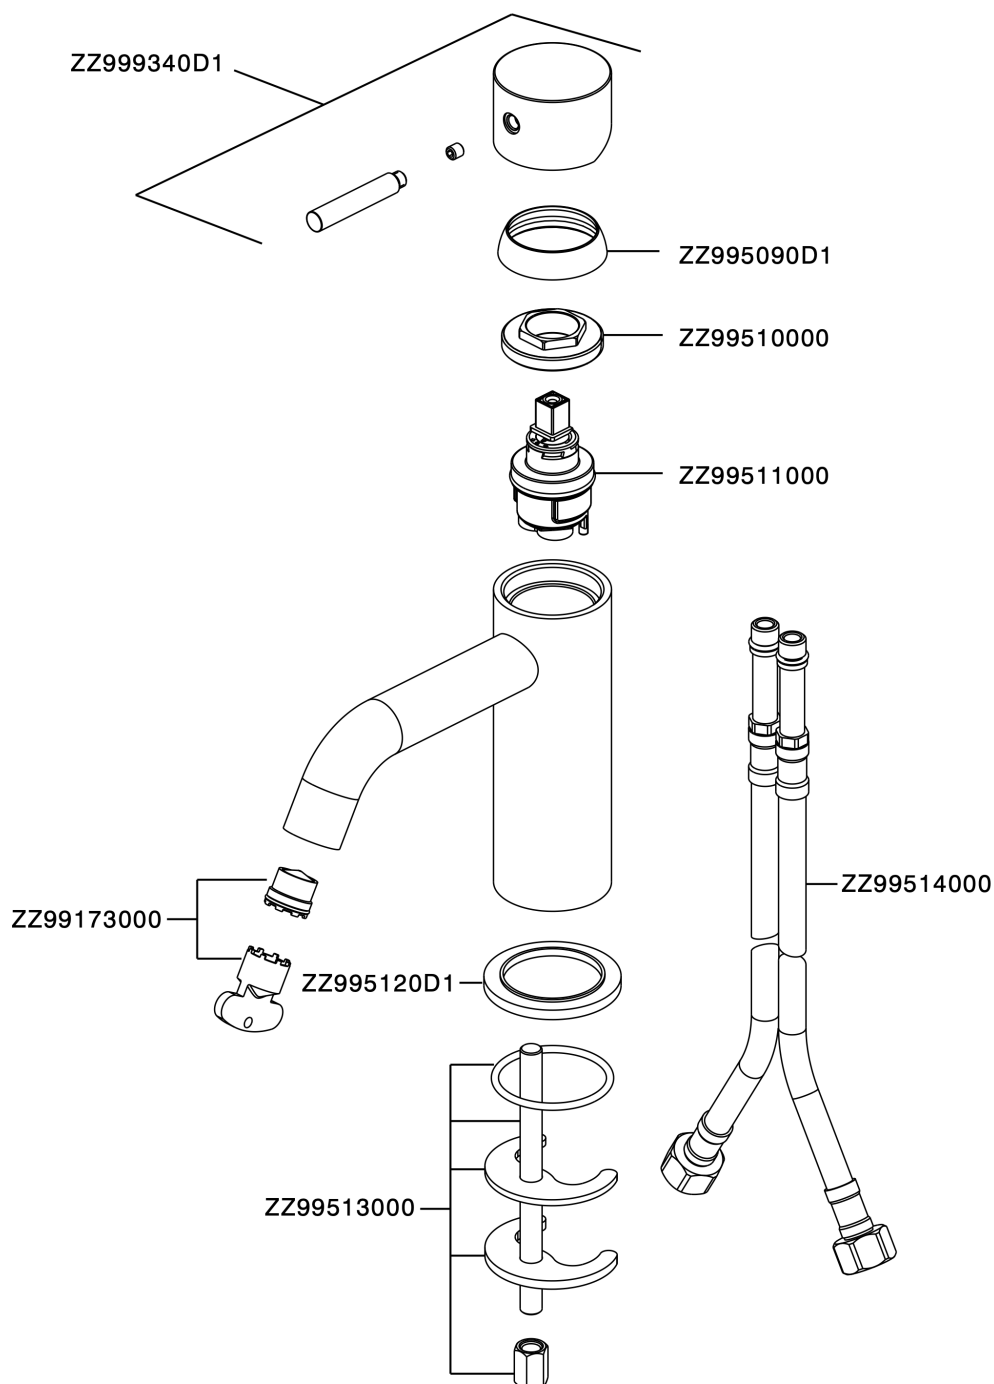

Single lever washbasin mixer XION_XI000544

MODEL **XI000544**

Single lever washbasin mixer, without automatic pop-up waste, G.3/8" stainless steel flexible hoses, Inox AISI 316L

AVAILABLE FINISHINGS

D1 D1 Brushed Inox

CHARACTERISTICS

Cartridge Spare Parts **ZZ99511000**

30 mm Cartridge

Single lever washbasin mixer XION_XI000544

XI000544

<https://en.cisal.it/single-lever-washbasin-mixer-xion-xi000544>

2026-04-28