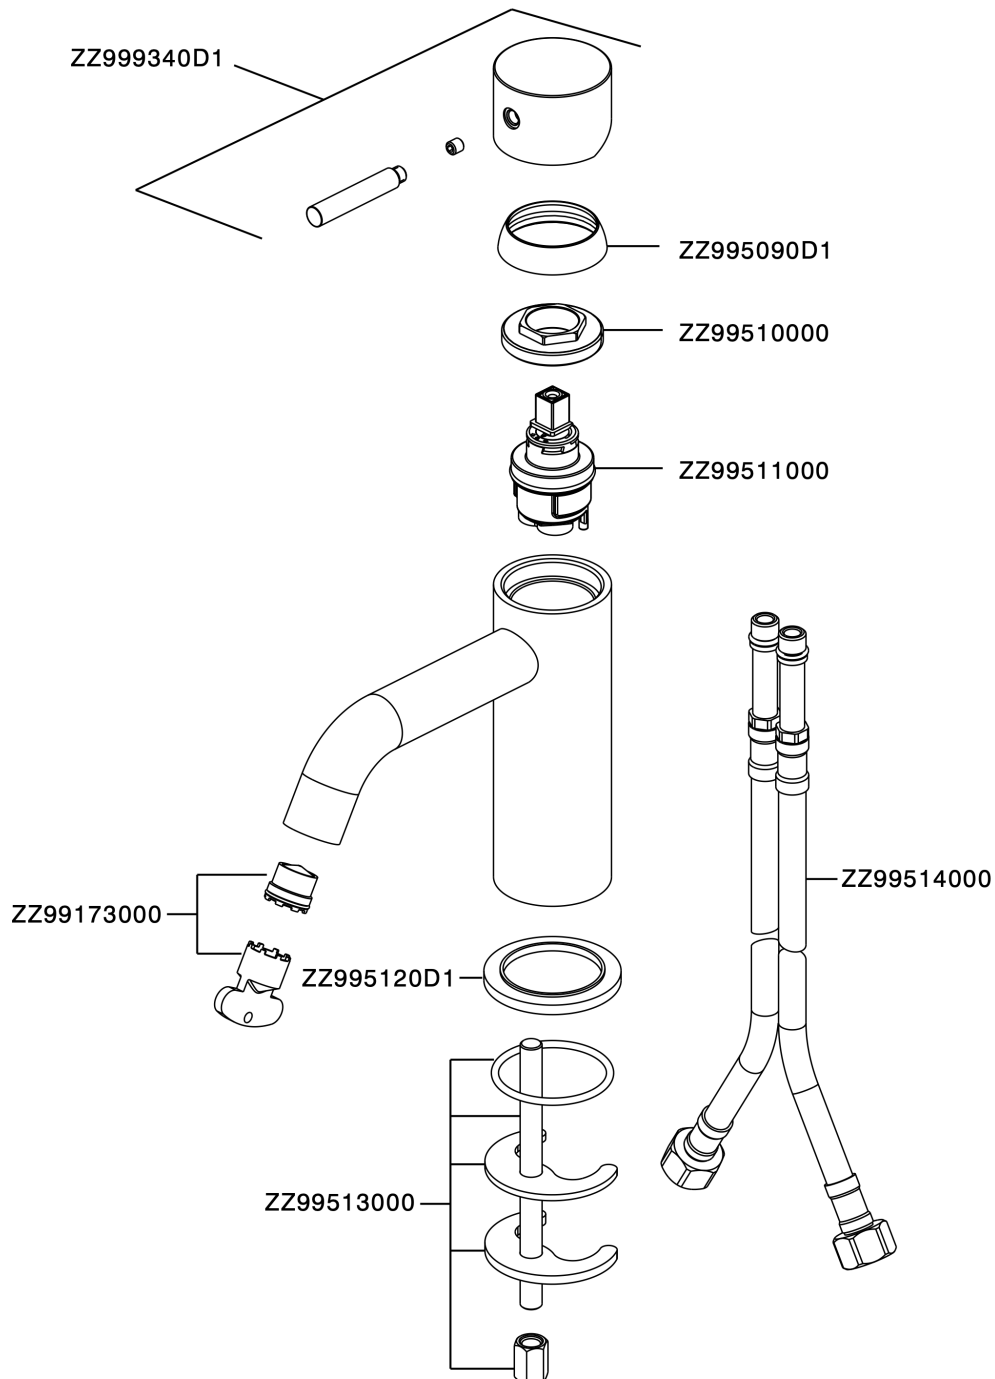

Single lever washbasin mixer XION_XI000544

MODEL **XI000544**

Single lever washbasin mixer, without automatic pop-up waste, G.3/8" stainless steel flexible hoses, Inox AISI 316L

AVAILABLE FINISHINGS

D1 D1 Brushed Inox

CHARACTERISTICS

Cartridge Spare Parts **ZZ99511000**

30 mm Cartridge

Single lever washbasin mixer XION_XI000544

XI000544

<https://en.cisal.it/single-lever-washbasin-mixer-xion-xi000544>

2026-04-04