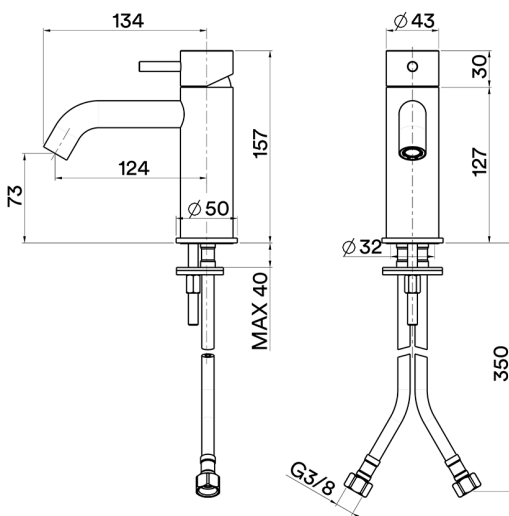

Single lever washbasin mixer XION_XI000544

MODEL **XI000544**

Single lever washbasin mixer, without automatic pop-up waste, G.3/8" stainless steel flexible hoses, Inox AISI 316L

AVAILABLE FINISHINGS

D1 D1 Brushed Inox

CHARACTERISTICS

Cartridge Spare Parts **ZZ99511000**

30 mm Cartridge

Single lever washbasin mixer XION_XI000544

XI000544

<https://en.cisal.it/single-lever-washbasin-mixer-xion-xi000544>

2026-04-04