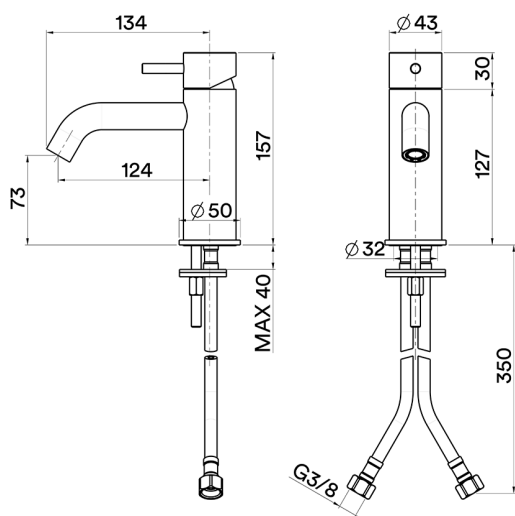

Single lever washbasin mixer XION_XI000544

MODEL **XI000544**

Single lever washbasin mixer, without automatic pop-up waste, G.3/8" stainless steel flexible hoses, Inox AISI 316L

AVAILABLE FINISHINGS

D1 D1 Brushed Inox

CHARACTERISTICS

Cartridge Spare Parts **ZZ99511000**

30 mm Cartridge

Single lever washbasin mixer XION_XI000544

XI000544

<https://en.cisal.it/single-lever-washbasin-mixer-xion-xi000544>

2026-06-25