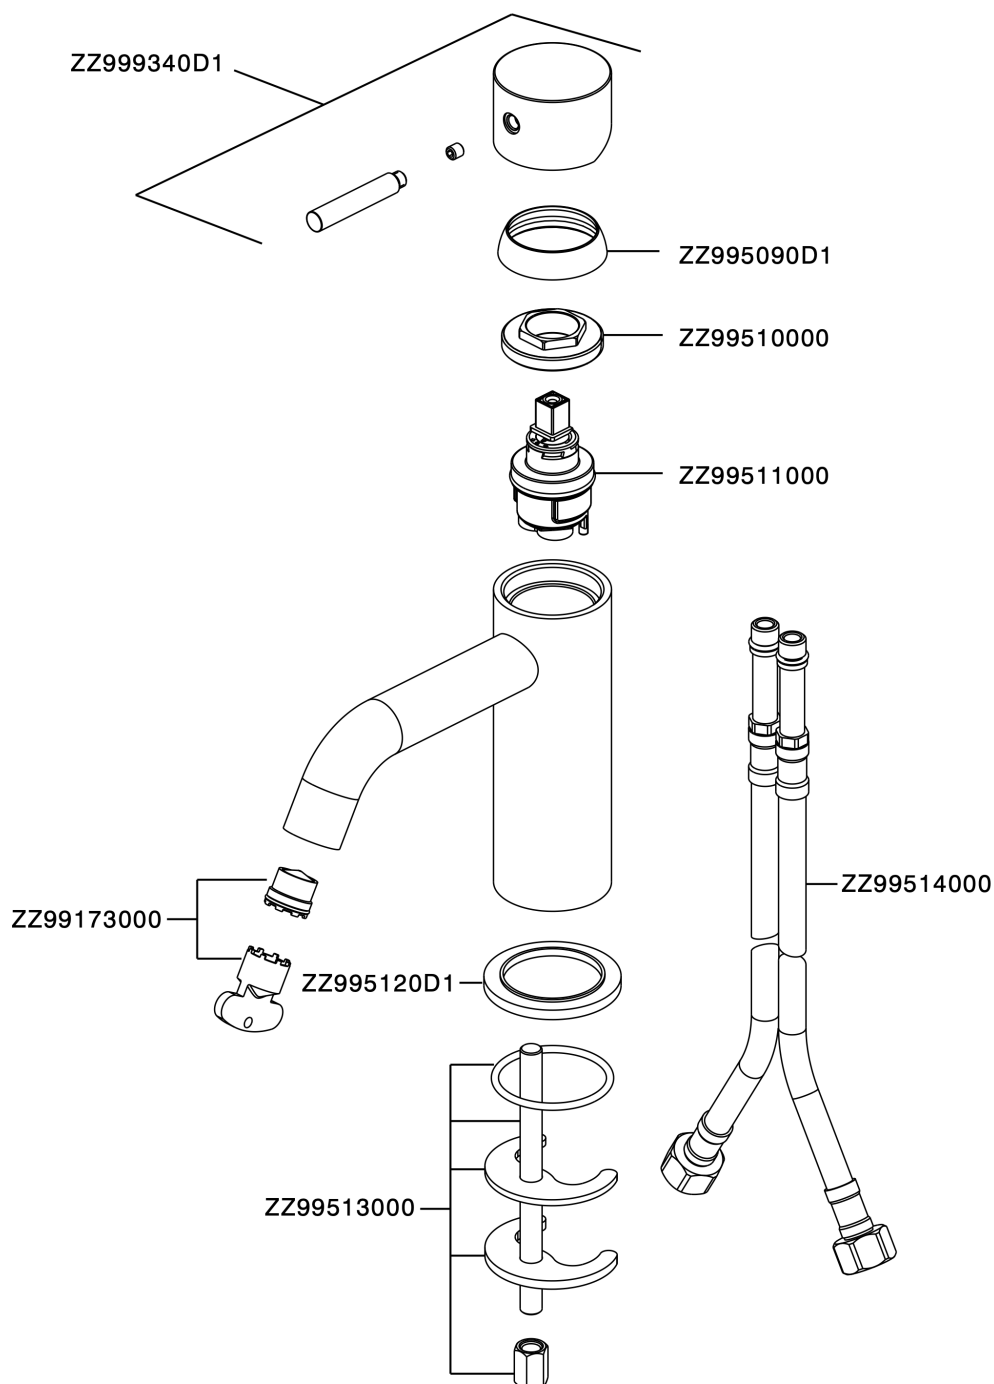

Single lever washbasin mixer XION_XI000544

MODEL **XI000544**

Single lever washbasin mixer, without automatic pop-up waste, G.3/8" stainless steel flexible hoses, Inox AISI 316L

AVAILABLE FINISHINGS

D1 D1 Brushed Inox

CHARACTERISTICS

Cartridge Spare Parts **ZZ99511000**

30 mm Cartridge

Single lever washbasin mixer XION_XI000544

XI000544

<https://en.cisal.it/single-lever-washbasin-mixer-xion-xi000544>

2026-06-25