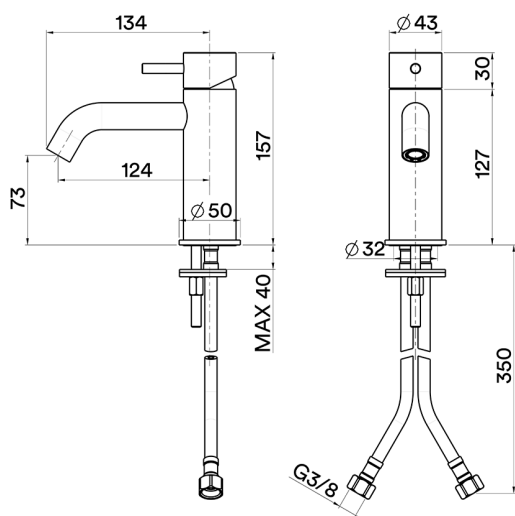

Single lever washbasin mixer XION_XI000544

MODEL **XI000544**

Single lever washbasin mixer, without automatic pop-up waste, G.3/8" stainless steel flexible hoses, Inox AISI 316L

AVAILABLE FINISHINGS

D1 D1 Brushed Inox

CHARACTERISTICS

Cartridge Spare Parts **ZZ99511000**

30 mm Cartridge

Single lever washbasin mixer XION_XI000544

XI000544

<https://en.cisal.it/single-lever-washbasin-mixer-xion-xi000544>

2026-04-28