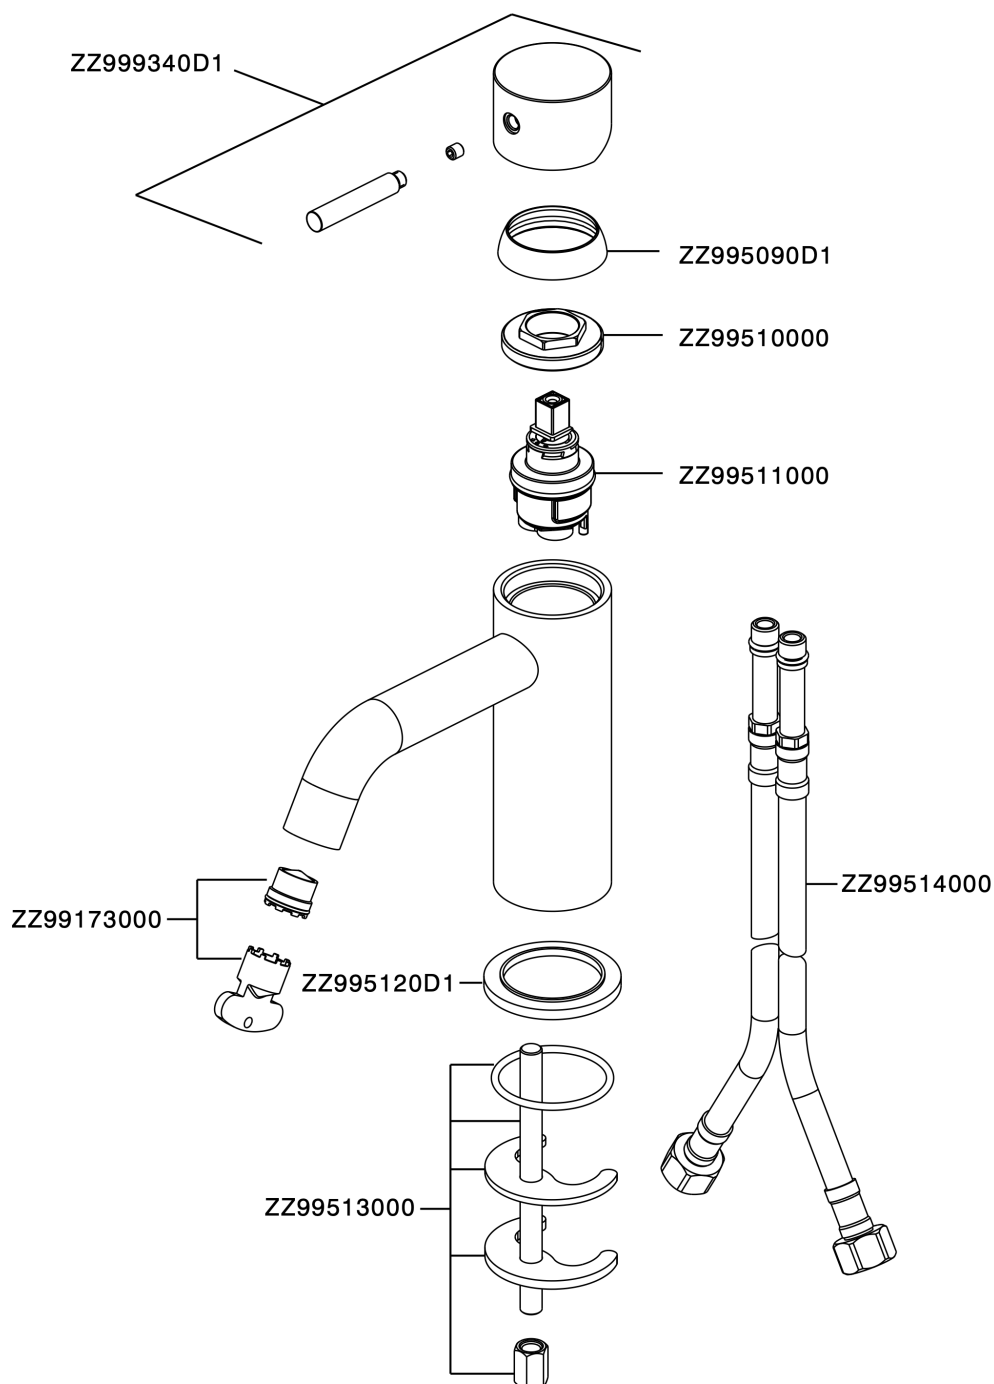

## Single lever washbasin mixer XION\_XI000544

MODEL **XI000544**

Single lever washbasin mixer, without automatic pop-up waste, G.3/8" stainless steel flexible hoses, Inox AISI 316L

AVAILABLE FINISHINGS

**D1** D1 Brushed Inox

CHARACTERISTICS

Cartridge Spare Parts **ZZ99511000**

**30 mm Cartridge**

## Single lever washbasin mixer XION\_XI000544

XI000544

<https://en.cisal.it/single-lever-washbasin-mixer-xion-xi000544>

2026-06-04