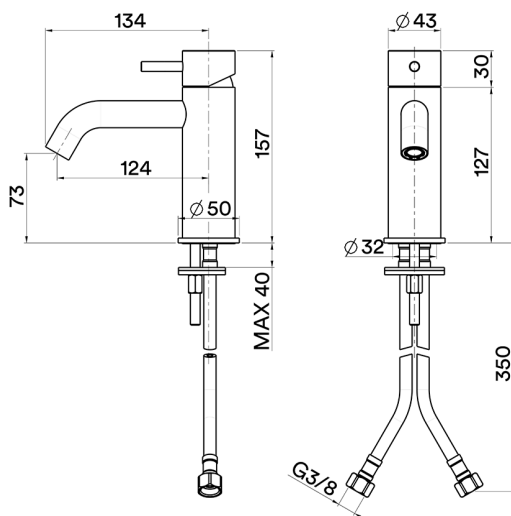

## Single lever washbasin mixer XION\_XI000544

MODEL **XI000544**

Single lever washbasin mixer, without automatic pop-up waste, G.3/8" stainless steel flexible hoses, Inox AISI 316L

AVAILABLE FINISHINGS

**D1** D1 Brushed Inox

CHARACTERISTICS

Cartridge Spare Parts **ZZ99511000**

**30 mm Cartridge**

## Single lever washbasin mixer XION\_XI000544

XI000544

<https://en.cisal.it/single-lever-washbasin-mixer-xion-xi000544>

2026-06-04