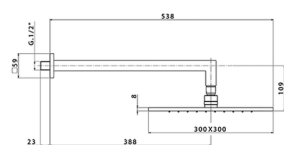

Concealed thermostatic shower mixer WAVE_WE0KT010

MODEL **WE0KT010**

Concealed thermostatic shower mixer, 1/2" Concealed Thermostatic Mixer, 2 outlet devia stop cartridge, wall mounted adjustable handshower bracket, 400 mm shower arm with headshower, 300x300 BRASS Square headshower 8 mm thick, 35x15 mm Brass minimalistic one spray handshower, 1/2" wall elbow, 150 cm SUPREME smooth flexible hose

AVAILABLE FINISHINGS

-  **21** 21 Chrome
-  **2F** 2F Brushed Nickel
-  **2Q** 2Q Black Titanium

CHARACTERISTICS

Cartridge Spare Parts **24.04A.PP**
8x20 Plus P Thermostatic Valve

DeviaStop

The Cisal Devia Stop technology allows to adjust the water flow and to direct it to the selected output point (overhead soaker, hand shower, etc).