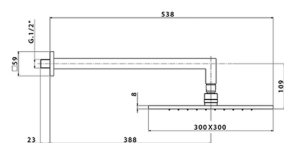

Concealed thermostatic shower mixer WAVE_WE0KT010

MODEL **WE0KT010**

Concealed thermostatic shower mixer, 1/2" Concealed Thermostatic Mixer, 2 outlet devia stop cartridge, wall mounted adjustable handshower bracket, 400 mm shower arm with headshower, 300x300 BRASS Square headshower 8 mm thick, 35x15 mm Brass minimalistic one spray handshower, 1/2" wall elbow, 150 cm SUPREME smooth flexible hose

AVAILABLE FINISHINGS

-  **21** 21 Chrome
-  **2F** 2F Brushed Nickel
-  **2Q** 2Q Black Titanium

CHARACTERISTICS

Cartridge Spare Parts **24.04A.PP**
8x20 Plus P Thermostatic Valve

DeviaStop

The Cisal Devia Stop technology allows to adjust the water flow and to direct it to the selected output point (overhead soaker, hand shower, etc).