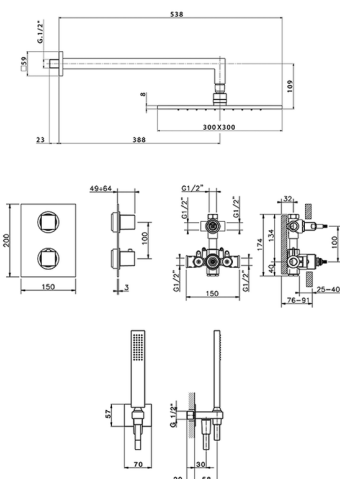

Concealed thermostatic shower mixer WAVE_WE0KT010

MODEL **WE0KT010**

Concealed thermostatic shower mixer, 1/2" Concealed Thermostatic Mixer, 2 outlet devia stop cartridge, wall mounted adjustable handshower bracket, 400 mm shower arm with headshower, 300x300 BRASS Square headshower 8 mm thick, 35x15 mm Brass minimalistic one spray handshower, 1/2" wall elbow, 150 cm SUPREME smooth flexible hose

AVAILABLE FINISHINGS

-  **21** 21 Chrome
-  **2F** 2F Brushed Nickel
-  **2Q** 2Q Black Titanium

CHARACTERISTICS

Cartridge Spare Parts **24.04A.PP**
8x20 Plus P Thermostatic Valve

DeviaStop

The Cisal Devia Stop technology allows to adjust the water flow and to direct it to the selected output point (overhead soaker, hand shower, etc).