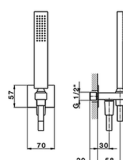

Concealed thermostatic shower mixer WAVE_WE0KT010

MODEL **WE0KT010**

Concealed thermostatic shower mixer, 1/2" Concealed Thermostatic Mixer, 2 outlet devia stop cartridge, wall mounted adjustable handshower bracket, 400 mm shower arm with headshower, 300x300 BRASS Square headshower 8 mm thick, 35x15 mm Brass minimalistic one spray handshower, 1/2" wall elbow, 150 cm SUPREME smooth flexible hose

AVAILABLE FINISHINGS

-  **21** 21 Chrome
-  **2F** 2F Brushed Nickel
-  **2Q** 2Q Black Titanium

CHARACTERISTICS

Cartridge Spare Parts **24.04A.PP**
8x20 Plus P Thermostatic Valve

DeviaStop

The Cisal Devia Stop technology allows to adjust the water flow and to direct it to the selected output point (overhead soaker, hand shower, etc).