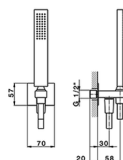

Concealed thermostatic shower mixer WAVE_WE0KT010

MODEL **WE0KT010**

Concealed thermostatic shower mixer, 1/2" Concealed Thermostatic Mixer, 2 outlet devia stop cartridge, wall mounted adjustable handshower bracket, 400 mm shower arm with headshower, 300x300 BRASS Square headshower 8 mm thick, 35x15 mm Brass minimalistic one spray handshower, 1/2" wall elbow, 150 cm SUPREME smooth flexible hose

AVAILABLE FINISHINGS

-  **21** 21 Chrome
-  **2F** 2F Brushed Nickel
-  **2Q** 2Q Black Titanium

CHARACTERISTICS

Cartridge Spare Parts **24.04A.PP**
8x20 Plus P Thermostatic Valve

DeviaStop

The Cisal Devia Stop technology allows to adjust the water flow and to direct it to the selected output point (overhead soaker, hand shower, etc).