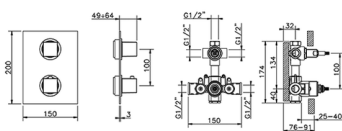

Concealed thermostatic shower mixer WAVE_WE0KT010

MODEL **WE0KT010**

Concealed thermostatic shower mixer, 1/2" Concealed Thermostatic Mixer, 2 outlet devia stop cartridge, wall mounted adjustable handshower bracket, 400 mm shower arm with headshower, 300x300 BRASS Square headshower 8 mm thick, 35x15 mm Brass minimalistic one spray handshower, 1/2" wall elbow, 150 cm SUPREME smooth flexible hose

AVAILABLE FINISHINGS

-  **21** 21 Chrome
-  **2F** 2F Brushed Nickel
-  **2Q** 2Q Black Titanium

CHARACTERISTICS

Cartridge Spare Parts **24.04A.PP**
8x20 Plus P Thermostatic Valve

DeviaStop

The Cisal Devia Stop technology allows to adjust the water flow and to direct it to the selected output point (overhead soaker, hand shower, etc).