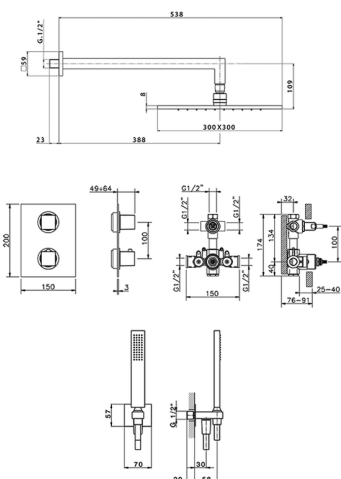

## Concealed thermostatic shower mixer WAVE\_WE0KT010

MODEL **WE0KT010**

Concealed thermostatic shower mixer, 1/2" Concealed Thermostatic Mixer, 2 outlet devia stop cartridge, wall mounted adjustable handshower bracket, 400 mm shower arm with headshower, 300x300 BRASS Square headshower 8 mm thick, 35x15 mm Brass minimalistic one spray handshower, 1/2" wall elbow, 150 cm SUPREME smooth flexible hose

### CHARACTERISTICS

Cartridge Spare Parts **24.04A.PP**  
**8x20 Plus P Thermostatic Valve**