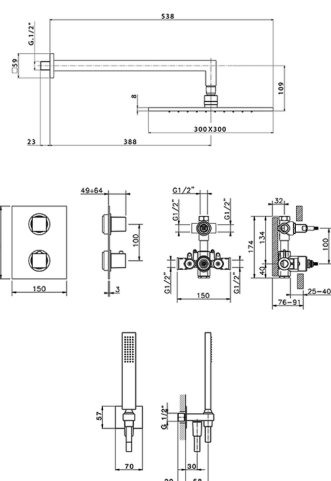

## Concealed thermostatic shower mixer WAVE\_WE0KT010

MODEL **WE0KT010**

Concealed thermostatic shower mixer, 1/2" Concealed Thermostatic Mixer, 2 outlet devia stop cartridge, wall mounted adjustable handshower bracket, 400 mm shower arm with headshower, 300x300 BRASS Square headshower 8 mm thick, 35x15 mm Brass minimalistic one spray handshower, 1/2" wall elbow, 150 cm SUPREME smooth flexible hose

### CHARACTERISTICS

Cartridge Spare Parts **24.04A.PP**  
**8x20 Plus P Thermostatic Valve**