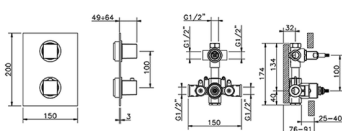

Concealed thermostatic shower mixer WAVE_WE0KT010

MODEL **WE0KT010**

Concealed thermostatic shower mixer, 1/2" Concealed Thermostatic Mixer, 2 outlet devia stop cartridge, wall mounted adjustable handshower bracket, 400 mm shower arm with headshower, 300x300 BRASS Square headshower 8 mm thick, 35x15 mm Brass minimalistic one spray handshower, 1/2" wall elbow, 150 cm SUPREME smooth flexible hose

AVAILABLE FINISHINGS

-  **21** 21 Chrome
-  **2F** 2F Brushed Nickel
-  **2Q** 2Q Black Titanium

CHARACTERISTICS

Cartridge Spare Parts **24.04A.PP**
8x20 Plus P Thermostatic Valve

DeviaStop

The Cisal Devia Stop technology allows to adjust the water flow and to direct it to the selected output point (overhead soaker, hand shower, etc).