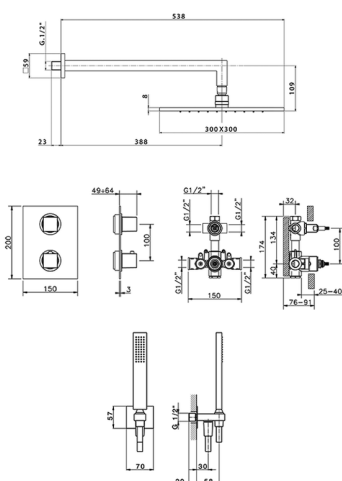

CHARACTERISTICS

Cartridge Spare Parts **24.04A.PP**
8x20 Plus P Thermostatic Valve

DeviaStop

The Cisal Devia Stop technology allows to adjust the water flow and to direct it to the selected output point (overhead soaker, hand shower, etc).

Thermostatic

The Cisal thermostatic is your personal water manager, helping you to handle, control and save water and energy.

2026-06-05