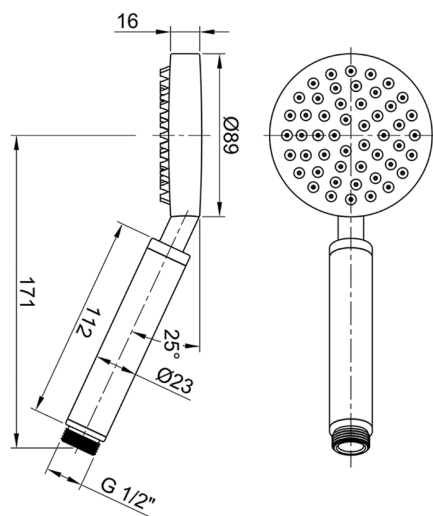

Handshower SHOWER_DS014510

MODEL **DS014510**

Handshower, 89 mm ABS one spray, INOX AISI 304

AVAILABLE FINISHINGS

D1 D1 Brushed Inox

CHARACTERISTICS

2024-12-22