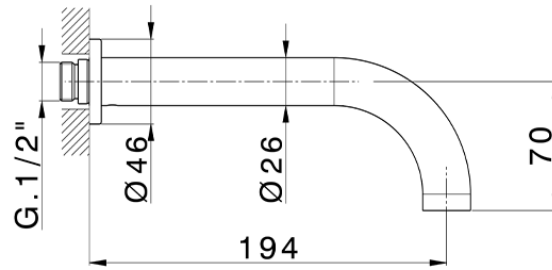

Exposed part for concealed washbasin mixer BARCELONA_BA013514

BA013514

<https://en.cisal.it/exposed-part-for-concealed-washbasin-mixer-barcelona-ba013514>

Serie's code	Size XX
CX 1351	20-35
CF 1351	20-35
CX 0331	20-35
CF 0331	20-35
CX 0200	20-35
CF 0200	20-35
BA 1351	20-35
GS 1351	20-35
GL 1351	20-35
MN 1351	20-35
LN 1351	20-35
LV 1351	33-48
LY 1351	33-48
CU 1351	33-48
SM 1351	30-45
AA 1351	10-30
AC 1351	10-30
AR 1351	15-25
PZ 1351	10-30
RG 1351	10-30
TS 1351	10-30
VT 1351	10-30
CS 1351	10-30
WA 1351	45-68
X1 1351	33-45
X2 1351	33-45
X3 1351	33-45
X4 1351	33-45
X5 1351	33-45
RI 1351	20-35
RM 1351	20-35

Limiti di tolleranza superficie piastrelle
 Adjustment limits for finished tile surface
 Limites de tolérance surface carrelage
 Fliesenoberfläche
 Superficie del azulejo

ZA033510

<https://en.cisal.it/concealed-washbasin-mixer-concealed-za033510>