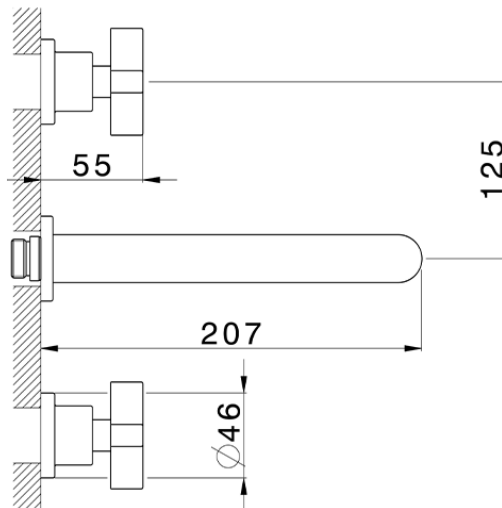

Exposed part for concealed washbasin mixer BARCELONA_BA013514

BA013514

<https://en.cisal.it/exposed-part-for-concealed-washbasin-mixer-barcelona-ba013514>

Serie's code	Size XX
CX 1351	20-35
CF 1351	20-35
CX 0331	20-35
CF 0331	20-35
CX 0200	20-35
CF 0200	20-35
BA 1351	20-35
GS 1351	20-35
GL 1351	20-35
MN 1351	20-35
LN 1351	20-35
LV 1351	33-48
LY 1351	33-48
CU 1351	33-48
SM 1351	30-45
AA 1351	10-30
AC 1351	10-30
AR 1351	15-25
PZ 1351	10-30
RG 1351	10-30
TS 1351	10-30
VT 1351	10-30
CS 1351	10-30
WA 1351	45-68
X1 1351	33-45
X2 1351	33-45
X3 1351	33-45
X4 1351	33-45
X5 1351	33-45
RI 1351	20-35
RM 1351	20-35

Limiti di tolleranza superficie piastrelle
 Adjustment limits for finished tile surface
 Limites de tolérance surface carrelage
 Fliesenoberfläche
 Superficie del azulejo

ZA033510

<https://en.cisal.it/concealed-washbasin-mixer-concealed-za033510>