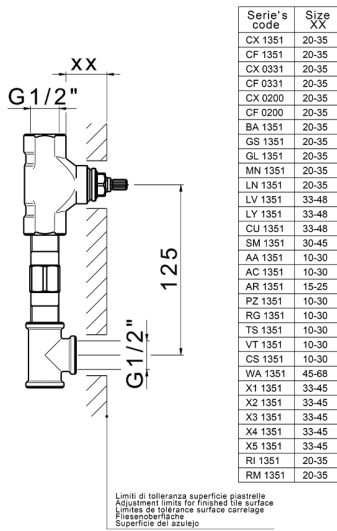

Concealed washbasin mixer CONCEALED_ZA033510

MODEL **ZA033510**

Concealed washbasin mixer, with two right headvalves

AVAILABLE FINISHINGS

04 04 Without finishing

CHARACTERISTICS

Concealed **1**

2026-04-06