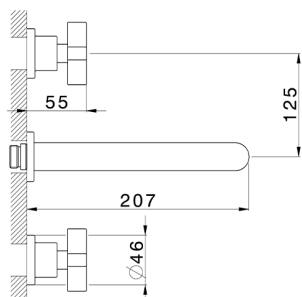

Exposed part for concealed washbasin mixer BARCELONA_BA013514

MODEL **BA013514**

Exposed part for concealed washbasin mixer, without concealed part, for item ZA033510

AVAILABLE FINISHINGS

-  **21** 21 Chrome
-  **2A** 2A Satin Brushed Nickel
-  **40** 40 Matt Black

CHARACTERISTICS

Installation **Concealed**

Required concealed parts **ZA033510**

Concealed washbasin mixer CONCEALED_ZA033510

MODEL **ZA033510**

Concealed washbasin mixer, with two right headvalves

AVAILABLE FINISHINGS