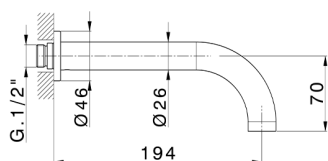

Exposed part for concealed washbasin mixer BARCELONA_BA013514

MODEL **BA013514**

Exposed part for concealed washbasin mixer, without concealed part, for item ZA033510

AVAILABLE FINISHINGS

-  **21** 21 Chrome
-  **2A** 2A Satin Brushed Nickel
-  **40** 40 Matt Black

CHARACTERISTICS

Installation **Concealed**

Required concealed parts **ZA033510**

Concealed washbasin mixer CONCEALED_ZA033510

MODEL **ZA033510**

Concealed washbasin mixer, with two right headvalves

AVAILABLE FINISHINGS