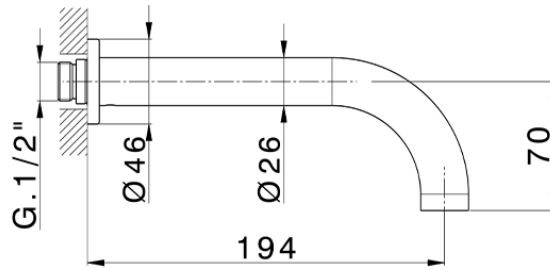

Exposed part for concealed washbasin mixer BARCELONA_BA013514

BA013514

<https://en.cisal.it/exposed-part-for-concealed-washbasin-mixer-barcelona-ba013514>

Serie's code	Size XX
CX 1351	20-35
CF 1351	20-35
CX 0331	20-35
CF 0331	20-35
CX 0200	20-35
CF 0200	20-35
BA 1351	20-35
GS 1351	20-35
GL 1351	20-35
MN 1351	20-35
LN 1351	20-35
LV 1351	33-48
LY 1351	33-48
CU 1351	33-48
SM 1351	30-45
AA 1351	10-30
AC 1351	10-30
AR 1351	15-25
PZ 1351	10-30
RG 1351	10-30
TS 1351	10-30
VT 1351	10-30
CS 1351	10-30
WA 1351	45-68
X1 1351	33-45
X2 1351	33-45
X3 1351	33-45
X4 1351	33-45
X5 1351	33-45
RI 1351	20-35
RM 1351	20-35

Limiti di tolleranza superficie piastrelle
 Adjustment limits for finished tile surface
 Limites de tolérance surface carrelage
 Fliesenoberfläche
 Superficie del azulejo

ZA033510

<https://en.cisal.it/concealed-washbasin-mixer-concealed-za033510>