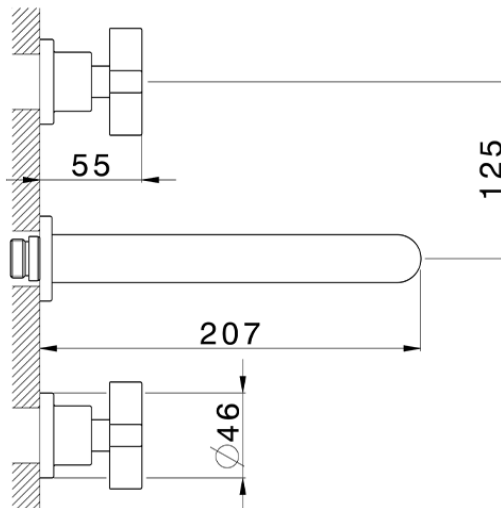

Exposed part for concealed washbasin mixer BARCELONA_BA013514

BA013514

<https://en.cisal.it/exposed-part-for-concealed-washbasin-mixer-barcelona-ba013514>

Serie's code	Size XX
CX 1351	20-35
CF 1351	20-35
CX 0331	20-35
CF 0331	20-35
CX 0200	20-35
CF 0200	20-35
BA 1351	20-35
GS 1351	20-35
GL 1351	20-35
MN 1351	20-35
LN 1351	20-35
LV 1351	33-48
LY 1351	33-48
CU 1351	33-48
SM 1351	30-45
AA 1351	10-30
AC 1351	10-30
AR 1351	15-25
PZ 1351	10-30
RG 1351	10-30
TS 1351	10-30
VT 1351	10-30
CS 1351	10-30
WA 1351	45-68
X1 1351	33-45
X2 1351	33-45
X3 1351	33-45
X4 1351	33-45
X5 1351	33-45
RI 1351	20-35
RM 1351	20-35

Limiti di tolleranza superficie piastrelle
 Adjustment limits for finished tile surface
 Limites de tolérance surface carrelage
 Fliesenoberfläche
 Superficie del azulejo

ZA033510

<https://en.cisal.it/concealed-washbasin-mixer-concealed-za033510>