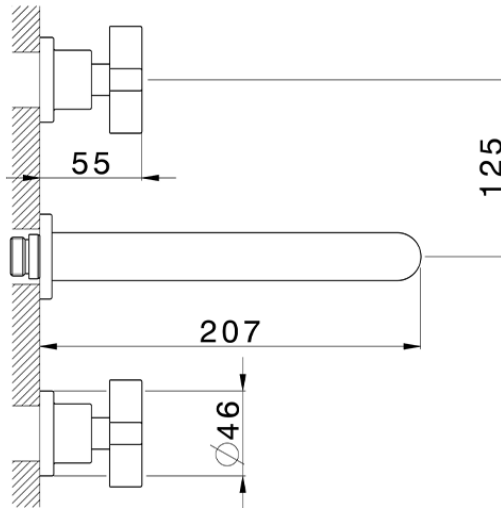

## Exposed part for concealed washbasin mixer BARCELONA\_BA013514

BA013514

<https://en.cisal.it/exposed-part-for-concealed-washbasin-mixer-barcelona-ba013514>

Serie's code	Size XX
CX 1351	20-35
CF 1351	20-35
CX 0331	20-35
CF 0331	20-35
CX 0200	20-35
CF 0200	20-35
BA 1351	20-35
GS 1351	20-35
GL 1351	20-35
MN 1351	20-35
LN 1351	20-35
LV 1351	33-48
LY 1351	33-48
CU 1351	33-48
SM 1351	30-45
AA 1351	10-30
AC 1351	10-30
AR 1351	15-25
PZ 1351	10-30
RG 1351	10-30
TS 1351	10-30
VT 1351	10-30
CS 1351	10-30
WA 1351	45-68
X1 1351	33-45
X2 1351	33-45
X3 1351	33-45
X4 1351	33-45
X5 1351	33-45
RI 1351	20-35
RM 1351	20-35

Limiti di tolleranza superficie piastrelle  
 Adjustment limits for finished tile surface  
 Limites de tolérance surface carrelage  
 Fliesenoberfläche  
 Superficie del azulejo

ZA033510

<https://en.cisal.it/concealed-washbasin-mixer-concealed-za033510>