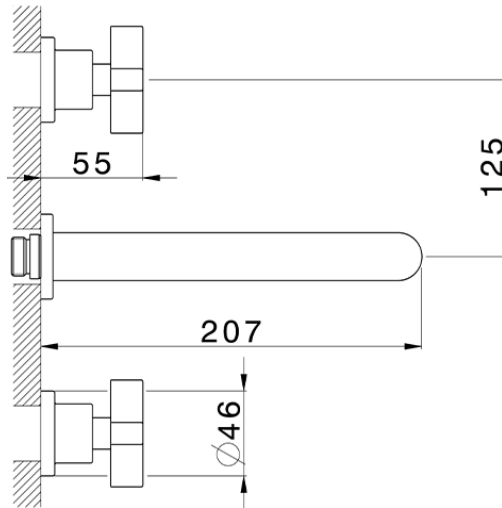

## Exposed part for concealed washbasin mixer BARCELONA\_BA013514

BA013514

<https://en.cisal.it/exposed-part-for-concealed-washbasin-mixer-barcelona-ba013514>

Serie's code	Size XX
CX 1351	20-35
CF 1351	20-35
CX 0331	20-35
CF 0331	20-35
CX 0200	20-35
CF 0200	20-35
BA 1351	20-35
GS 1351	20-35
GL 1351	20-35
MN 1351	20-35
LN 1351	20-35
LV 1351	33-48
LY 1351	33-48
CU 1351	33-48
SM 1351	30-45
AA 1351	10-30
AC 1351	10-30
AR 1351	15-25
PZ 1351	10-30
RG 1351	10-30
TS 1351	10-30
VT 1351	10-30
CS 1351	10-30
WA 1351	45-68
X1 1351	33-45
X2 1351	33-45
X3 1351	33-45
X4 1351	33-45
X5 1351	33-45
RI 1351	20-35
RM 1351	20-35

Limiti di tolleranza superficie piastrelle  
 Adjustment limits for finished tile surface  
 Limites de tolérance surface carrelage  
 Fliesenoberfläche  
 Superficie del azulejo

ZA033510

<https://en.cisal.it/concealed-washbasin-mixer-concealed-za033510>