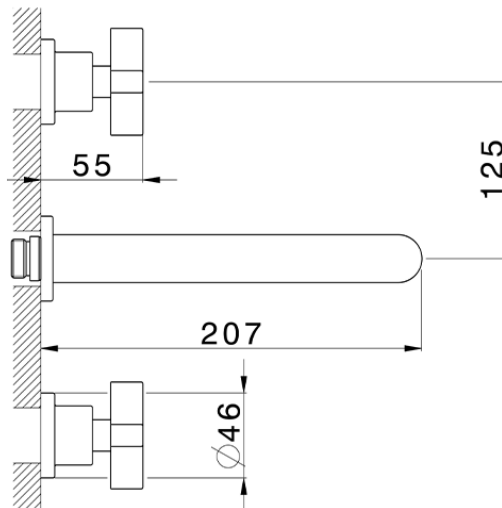

## Exposed part for concealed washbasin mixer BARCELONA\_BA013514

BA013514

<https://en.cisal.it/exposed-part-for-concealed-washbasin-mixer-barcelona-ba013514>

Serie's code	Size XX
CX 1351	20-35
CF 1351	20-35
CX 0331	20-35
CF 0331	20-35
CX 0200	20-35
CF 0200	20-35
BA 1351	20-35
GS 1351	20-35
GL 1351	20-35
MN 1351	20-35
LN 1351	20-35
LV 1351	33-48
LY 1351	33-48
CU 1351	33-48
SM 1351	30-45
AA 1351	10-30
AC 1351	10-30
AR 1351	15-25
PZ 1351	10-30
RG 1351	10-30
TS 1351	10-30
VT 1351	10-30
CS 1351	10-30
WA 1351	45-68
X1 1351	33-45
X2 1351	33-45
X3 1351	33-45
X4 1351	33-45
X5 1351	33-45
RI 1351	20-35
RM 1351	20-35

Limiti di tolleranza superficie piastrelle  
 Adjustment limits for finished tile surface  
 Limites de tolérance surface carrelage  
 Fliesenoberfläche  
 Superficie del azulejo

ZA033510

<https://en.cisal.it/concealed-washbasin-mixer-concealed-za033510>