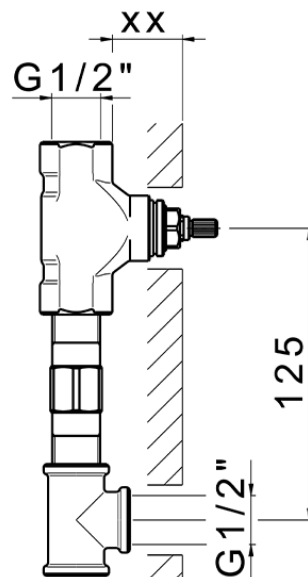

Serie's code	Size XX
CX 1351	20-35
CF 1351	20-35
CX 0331	20-35
CF 0331	20-35
CX 0200	20-35
CF 0200	20-35
BA 1351	20-35
GS 1351	20-35
GL 1351	20-35
MN 1351	20-35
LN 1351	20-35
LV 1351	33-48
LY 1351	33-48
CU 1351	33-48
SM 1351	30-45
AA 1351	10-30
AC 1351	10-30
AR 1351	15-25
PZ 1351	10-30
RG 1351	10-30
TS 1351	10-30
VT 1351	10-30
CS 1351	10-30
WA 1351	45-68
X1 1351	33-45
X2 1351	33-45
X3 1351	33-45
X4 1351	33-45
X5 1351	33-45
RI 1351	20-35
RM 1351	20-35

ZA033510

<https://en.cisal.it/concealed-washbasin-mixer-concealed-za033510>

2026-04-26