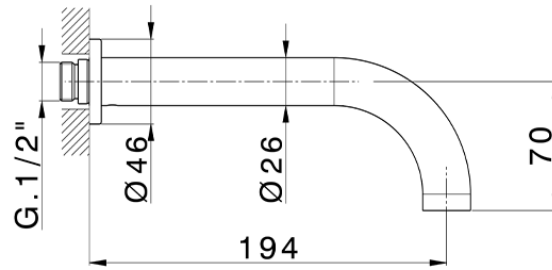

## Exposed part for concealed washbasin mixer BARCELONA\_BA013514

BA013514

<https://en.cisal.it/exposed-part-for-concealed-washbasin-mixer-barcelona-ba013514>

Serie's code	Size XX
CX 1351	20-35
CF 1351	20-35
CX 0331	20-35
CF 0331	20-35
CX 0200	20-35
CF 0200	20-35
BA 1351	20-35
GS 1351	20-35
GL 1351	20-35
MN 1351	20-35
LN 1351	20-35
LV 1351	33-48
LY 1351	33-48
CU 1351	33-48
SM 1351	30-45
AA 1351	10-30
AC 1351	10-30
AR 1351	15-25
PZ 1351	10-30
RG 1351	10-30
TS 1351	10-30
VT 1351	10-30
CS 1351	10-30
WA 1351	45-68
X1 1351	33-45
X2 1351	33-45
X3 1351	33-45
X4 1351	33-45
X5 1351	33-45
RI 1351	20-35
RM 1351	20-35

Limiti di tolleranza superficie piastrelle  
 Adjustment limits for finished tile surface  
 Limites de tolérance surface carrelage  
 Fliesenoberfläche  
 Superficie del azulejo

ZA033510

<https://en.cisal.it/concealed-washbasin-mixer-concealed-za033510>