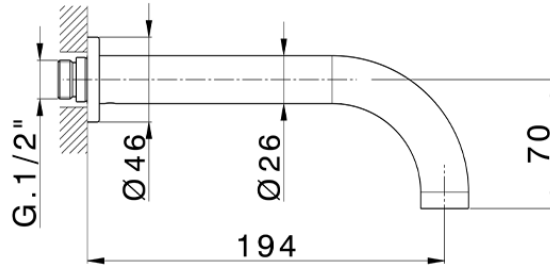

## Exposed part for concealed washbasin mixer BARCELONA\_BA013514

BA013514

<https://en.cisal.it/exposed-part-for-concealed-washbasin-mixer-barcelona-ba013514>

Serie's code	Size XX
CX 1351	20-35
CF 1351	20-35
CX 0331	20-35
CF 0331	20-35
CX 0200	20-35
CF 0200	20-35
BA 1351	20-35
GS 1351	20-35
GL 1351	20-35
MN 1351	20-35
LN 1351	20-35
LV 1351	33-48
LY 1351	33-48
CU 1351	33-48
SM 1351	30-45
AA 1351	10-30
AC 1351	10-30
AR 1351	15-25
PZ 1351	10-30
RG 1351	10-30
TS 1351	10-30
VT 1351	10-30
CS 1351	10-30
WA 1351	45-68
X1 1351	33-45
X2 1351	33-45
X3 1351	33-45
X4 1351	33-45
X5 1351	33-45
RI 1351	20-35
RM 1351	20-35

Limiti di tolleranza superficie piastrelle  
 Adjustment limits for finished tile surface  
 Limites de tolérance surface carrelage  
 Fliesenoberfläche  
 Superficie del azulejo

ZA033510

<https://en.cisal.it/concealed-washbasin-mixer-concealed-za033510>