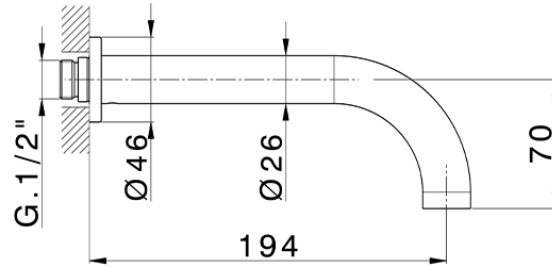

## Exposed part for concealed washbasin mixer BARCELONA\_BA013514

BA013514

<https://en.cisal.it/exposed-part-for-concealed-washbasin-mixer-barcelona-ba013514>

Serie's code	Size XX
CX 1351	20-35
CF 1351	20-35
CX 0331	20-35
CF 0331	20-35
CX 0200	20-35
CF 0200	20-35
BA 1351	20-35
GS 1351	20-35
GL 1351	20-35
MN 1351	20-35
LN 1351	20-35
LV 1351	33-48
LY 1351	33-48
CU 1351	33-48
SM 1351	30-45
AA 1351	10-30
AC 1351	10-30
AR 1351	15-25
PZ 1351	10-30
RG 1351	10-30
TS 1351	10-30
VT 1351	10-30
CS 1351	10-30
WA 1351	45-68
X1 1351	33-45
X2 1351	33-45
X3 1351	33-45
X4 1351	33-45
X5 1351	33-45
RI 1351	20-35
RM 1351	20-35

Limiti di tolleranza superficie piastrelle  
 Adjustment limits for finished tile surface  
 Limites de tolérance surface carrelage  
 Fliesenoberfläche  
 Superficie del azulejo

ZA033510

<https://en.cisal.it/concealed-washbasin-mixer-concealed-za033510>