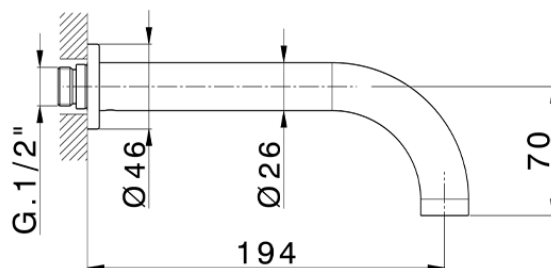

Exposed part for concealed washbasin mixer BARCELONA_BA013514

BA013514

<https://en.cisal.it/exposed-part-for-concealed-washbasin-mixer-barcelona-ba013514>

Serie's code	Size XX
CX 1351	20-35
CF 1351	20-35
CX 0331	20-35
CF 0331	20-35
CX 0200	20-35
CF 0200	20-35
BA 1351	20-35
GS 1351	20-35
GL 1351	20-35
MN 1351	20-35
LN 1351	20-35
LV 1351	33-48
LY 1351	33-48
CU 1351	33-48
SM 1351	30-45
AA 1351	10-30
AC 1351	10-30
AR 1351	15-25
PZ 1351	10-30
RG 1351	10-30
TS 1351	10-30
VT 1351	10-30
CS 1351	10-30
WA 1351	45-68
X1 1351	33-45
X2 1351	33-45
X3 1351	33-45
X4 1351	33-45
X5 1351	33-45
RI 1351	20-35
RM 1351	20-35

Limiti di tolleranza superficie piastrelle
 Adjustment limits for finished tile surface
 Limites de tolérance surface carrelage
 Fliesenoberfläche
 Superficie del azulejo

ZA033510

<https://en.cisal.it/concealed-washbasin-mixer-concealed-za033510>