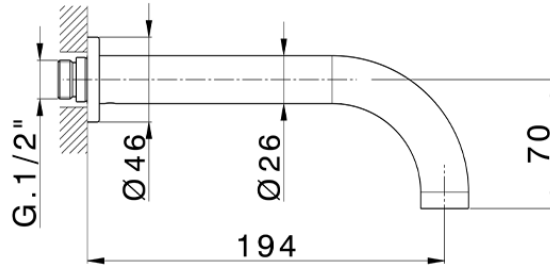

Exposed part for concealed washbasin mixer BARCELONA_BA013514

BA013514

<https://en.cisal.it/exposed-part-for-concealed-washbasin-mixer-barcelona-ba013514>

Serie's code	Size XX
CX 1351	20-35
CF 1351	20-35
CX 0331	20-35
CF 0331	20-35
CX 0200	20-35
CF 0200	20-35
BA 1351	20-35
GS 1351	20-35
GL 1351	20-35
MN 1351	20-35
LN 1351	20-35
LV 1351	33-48
LY 1351	33-48
CU 1351	33-48
SM 1351	30-45
AA 1351	10-30
AC 1351	10-30
AR 1351	15-25
PZ 1351	10-30
RG 1351	10-30
TS 1351	10-30
VT 1351	10-30
CS 1351	10-30
WA 1351	45-68
X1 1351	33-45
X2 1351	33-45
X3 1351	33-45
X4 1351	33-45
X5 1351	33-45
RI 1351	20-35
RM 1351	20-35

Limiti di tolleranza superficie piastrelle
 Adjustment limits for finished tile surface
 Limites de tolérance surface carrelage
 Fliesenoberfläche
 Superficie del azulejo

ZA033510

<https://en.cisal.it/concealed-washbasin-mixer-concealed-za033510>