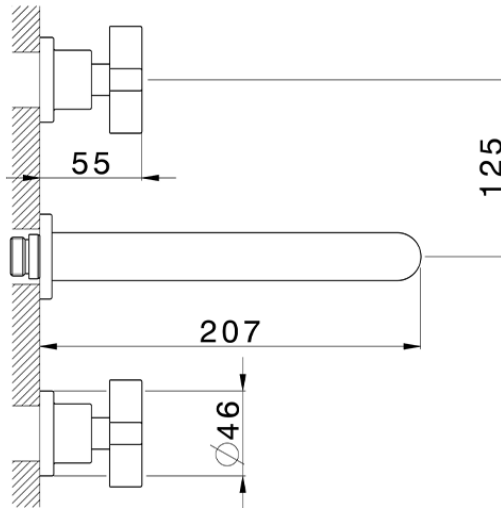

Exposed part for concealed washbasin mixer BARCELONA_BA013514

BA013514

<https://en.cisal.it/exposed-part-for-concealed-washbasin-mixer-barcelona-ba013514>

Serie's code	Size XX
CX 1351	20-35
CF 1351	20-35
CX 0331	20-35
CF 0331	20-35
CX 0200	20-35
CF 0200	20-35
BA 1351	20-35
GS 1351	20-35
GL 1351	20-35
MN 1351	20-35
LN 1351	20-35
LV 1351	33-48
LY 1351	33-48
CU 1351	33-48
SM 1351	30-45
AA 1351	10-30
AC 1351	10-30
AR 1351	15-25
PZ 1351	10-30
RG 1351	10-30
TS 1351	10-30
VT 1351	10-30
CS 1351	10-30
WA 1351	45-68
X1 1351	33-45
X2 1351	33-45
X3 1351	33-45
X4 1351	33-45
X5 1351	33-45
RI 1351	20-35
RM 1351	20-35

Limiti di tolleranza superficie piastrelle
 Adjustment limits for finished tile surface
 Limites de tolérance surface carrelage
 Fliesenoberfläche
 Superficie del azulejo

ZA033510

<https://en.cisal.it/concealed-washbasin-mixer-concealed-za033510>