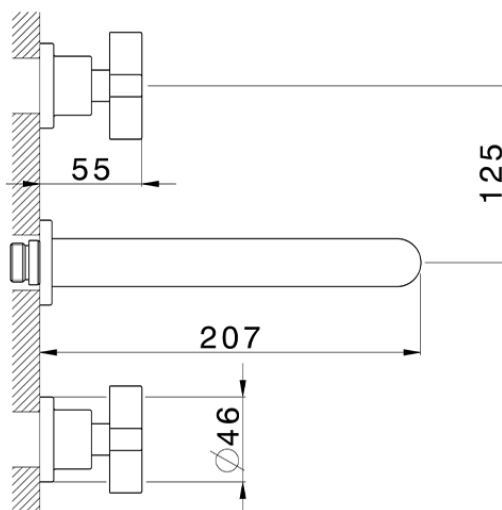

Exposed part for concealed washbasin mixer BARCELONA_BA013514

BA013514

<https://en.cisal.it/exposed-part-for-concealed-washbasin-mixer-barcelona-ba013514>

Serie's code	Size XX
CX 1351	20-35
CF 1351	20-35
CX 0331	20-35
CF 0331	20-35
CX 0200	20-35
CF 0200	20-35
BA 1351	20-35
GS 1351	20-35
GL 1351	20-35
MN 1351	20-35
LN 1351	20-35
LV 1351	33-48
LY 1351	33-48
CU 1351	33-48
SM 1351	30-45
AA 1351	10-30
AC 1351	10-30
AR 1351	15-25
PZ 1351	10-30
RG 1351	10-30
TS 1351	10-30
VT 1351	10-30
CS 1351	10-30
WA 1351	45-68
X1 1351	33-45
X2 1351	33-45
X3 1351	33-45
X4 1351	33-45
X5 1351	33-45
RI 1351	20-35
RM 1351	20-35

Limiti di tolleranza superficie piastrelle
 Adjustment limits for finished tile surface
 Limites de tolérance surface carrelage
 Fliesenoberfläche
 Superficie del azulejo

ZA033510

<https://en.cisal.it/concealed-washbasin-mixer-concealed-za033510>