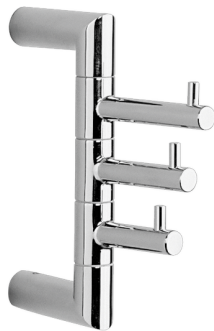

## Multiple hooks BATHROOM ACCESSORIES\_SY090700

MODEL **SY090700**

Multiple hooks

### AVAILABLE FINISHINGS

-  **21** 21 Chrome
-  **2B** 2B Polished Nickel
-  **2F** 2F Brushed Nickel
-  **2P** 2P Rose Gold
-  **2Q** 2Q Black Titanium
-  **40** 40 Matt Black
-  **4Q** 4Q Matt White