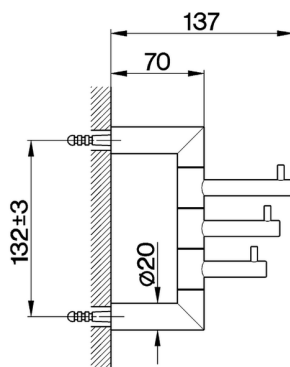

## Multiple hooks BATHROOM ACCESSORIES\_SY090700

MODEL **SY090700**

Multiple hooks

AVAILABLE FINISHINGS

-  **21** 21 Chrome
-  **2B** 2B Polished Nickel
-  **2F** 2F Brushed Nickel
-  **2P** 2P Rose Gold
-  **2Q** 2Q Black Titanium
-  **40** 40 Matt Black
-  **4Q** 4Q Matt White