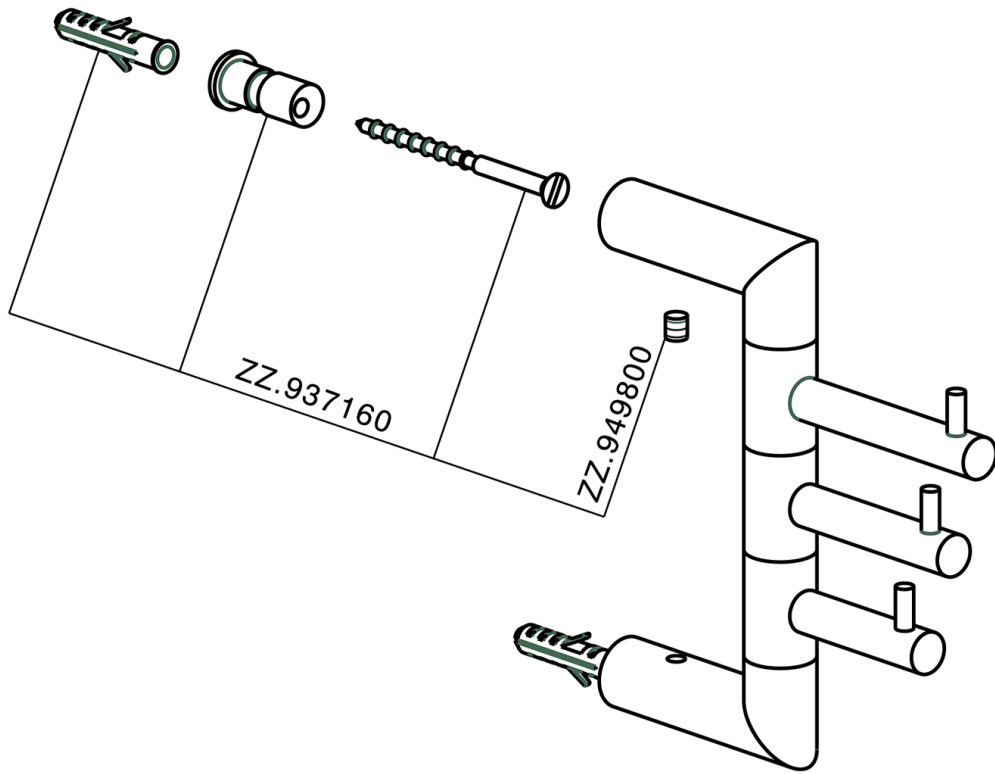

Multiple hooks BATHROOM ACCESSORIES_SY090700

SY090700

<https://en.cisal.it/multiple-hooks-bathroom-accessories-sy090700>

2026-06-14