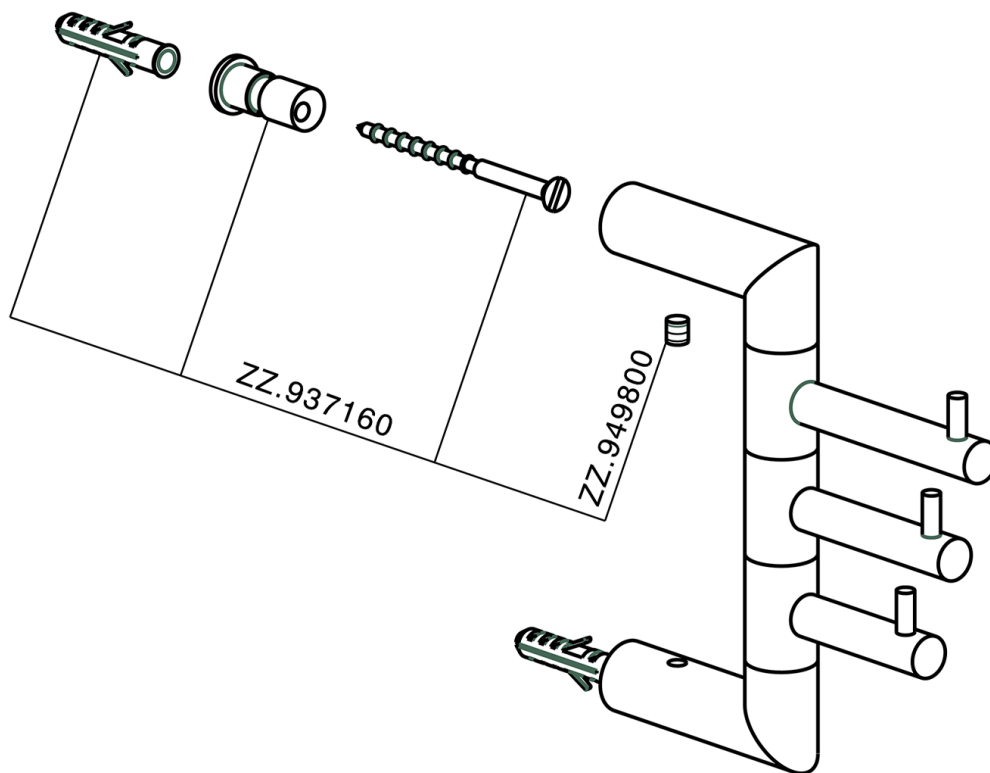

Multiple hooks BATHROOM ACCESSORIES_SY090700

MODEL **SY090700**

Multiple hooks

AVAILABLE FINISHINGS

-  **21** 21 Chrome
-  **2B** 2B Polished Nickel
-  **2F** 2F Brushed Nickel
-  **2P** 2P Rose Gold
-  **2Q** 2Q Black Titanium
-  **40** 40 Matt Black
-  **4Q** 4Q Matt White

CHARACTERISTICS

Multiple hooks BATHROOM ACCESSORIES_SY090700

SY090700

<https://en.cisal.it/multiple-hooks-bathroom-accessories-sy090700>

2026-04-06