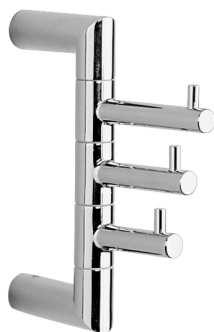

Multiple hooks BATHROOM ACCESSORIES_SY090700

MODEL **SY090700**

Multiple hooks

AVAILABLE FINISHINGS

-  **21** 21 Chrome
-  **2B** 2B Polished Nickel
-  **2F** 2F Brushed Nickel
-  **2P** 2P Rose Gold
-  **2Q** 2Q Black Titanium
-  **40** 40 Matt Black
-  **4Q** 4Q Matt White

CHARACTERISTICS

Multiple hooks BATHROOM ACCESSORIES_SY090700

SY090700

<https://en.cisal.it/multiple-hooks-bathroom-accessories-sy090700>

2026-04-06