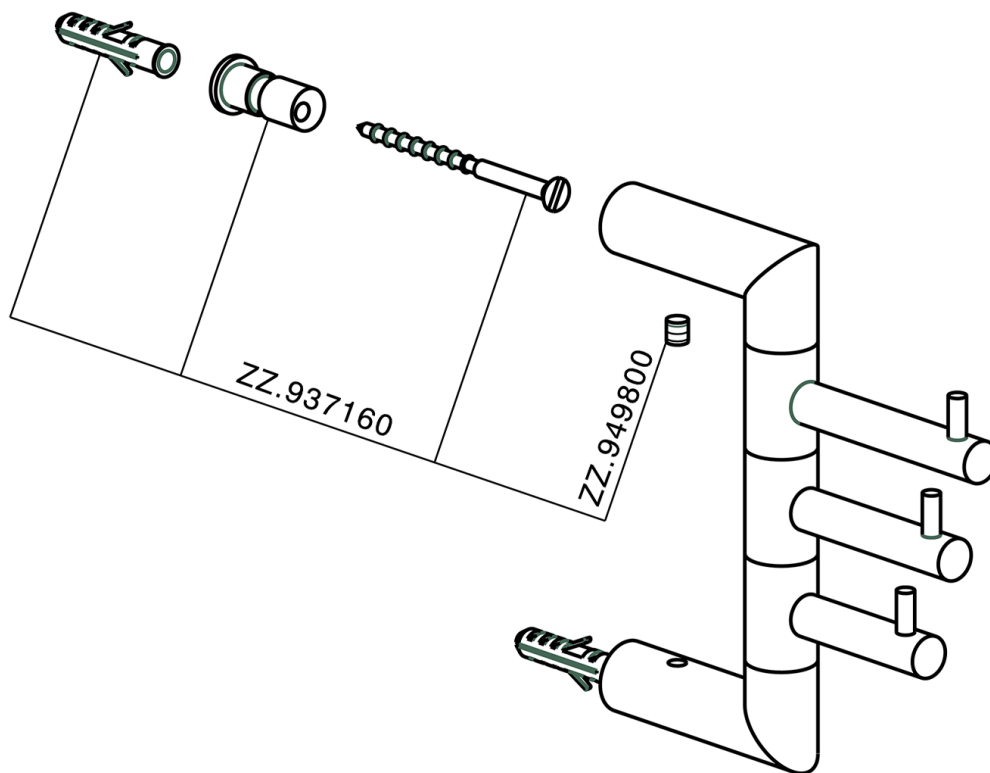

Multiple hooks BATHROOM ACCESSORIES_SY090700

MODEL **SY090700**

Multiple hooks

AVAILABLE FINISHINGS

-  **21** 21 Chrome
-  **2B** 2B Polished Nickel
-  **2F** 2F Brushed Nickel
-  **2P** 2P Rose Gold
-  **2Q** 2Q Black Titanium
-  **40** 40 Matt Black
-  **4Q** 4Q Matt White

CHARACTERISTICS

Multiple hooks BATHROOM ACCESSORIES_SY090700

SY090700

<https://en.cisal.it/multiple-hooks-bathroom-accessories-sy090700>

2026-05-19