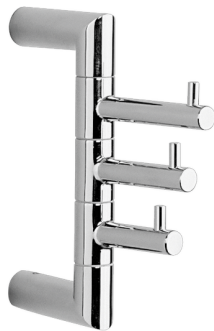

Multiple hooks BATHROOM ACCESSORIES_SY090700

MODEL **SY090700**

Multiple hooks

AVAILABLE FINISHINGS

-  **21** 21 Chrome
-  **2B** 2B Polished Nickel
-  **2F** 2F Brushed Nickel
-  **2P** 2P Rose Gold
-  **2Q** 2Q Black Titanium
-  **40** 40 Matt Black
-  **4Q** 4Q Matt White

CHARACTERISTICS

Multiple hooks BATHROOM ACCESSORIES_SY090700

SY090700

<https://en.cisal.it/multiple-hooks-bathroom-accessories-sy090700>

2026-05-19