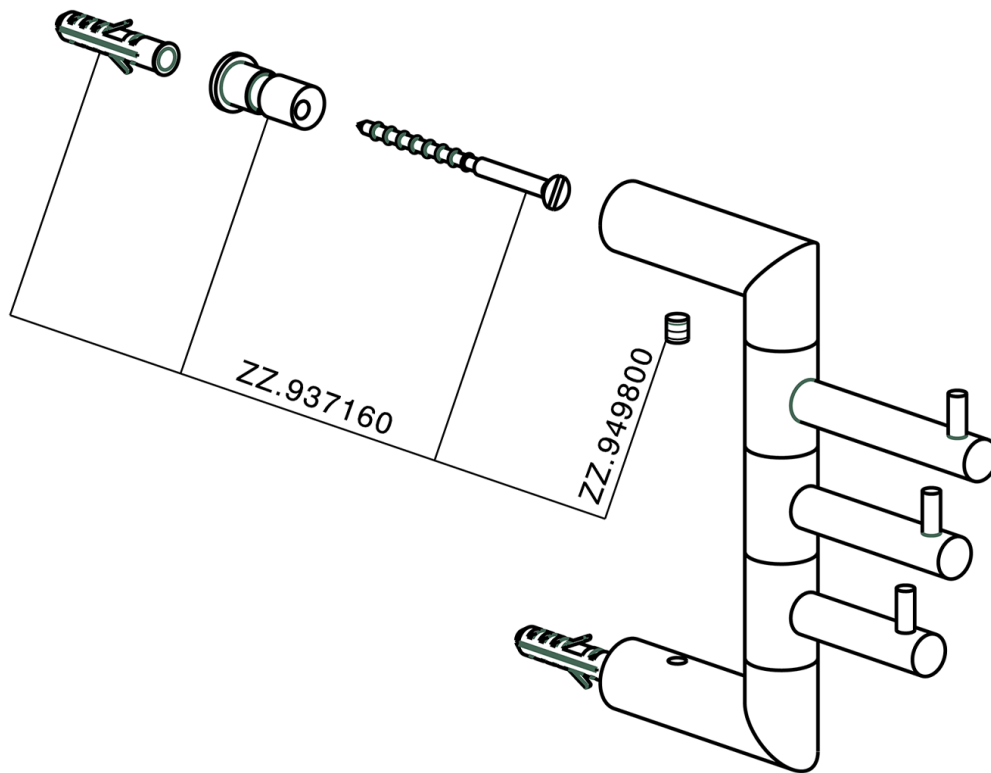

Multiple hooks BATHROOM ACCESSORIES_SY090700

MODEL **SY090700**

Multiple hooks

AVAILABLE FINISHINGS

-  **21** 21 Chrome
-  **2B** 2B Polished Nickel
-  **2F** 2F Brushed Nickel
-  **2P** 2P Rose Gold
-  **2Q** 2Q Black Titanium
-  **40** 40 Matt Black
-  **4Q** 4Q Matt White

CHARACTERISTICS

Multiple hooks BATHROOM ACCESSORIES_SY090700

SY090700

<https://en.cisal.it/multiple-hooks-bathroom-accessories-sy090700>

2026-06-13