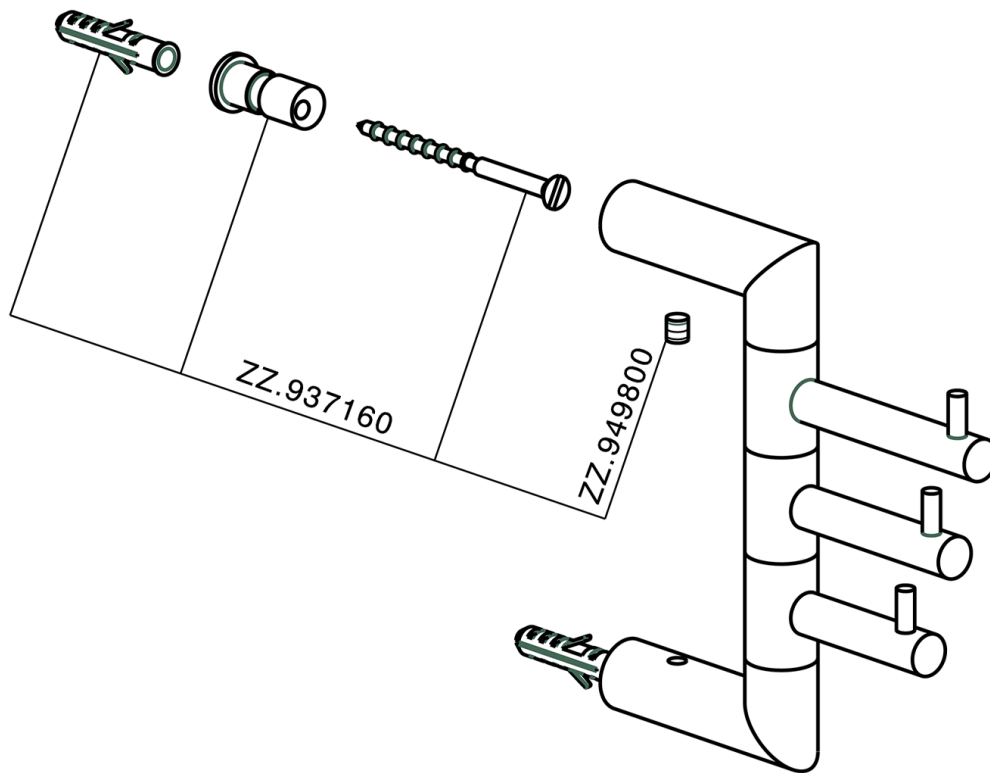

Multiple hooks BATHROOM ACCESSORIES_SY090700

MODEL **SY090700**

Multiple hooks

AVAILABLE FINISHINGS

-  **21** 21 Chrome
-  **2B** 2B Polished Nickel
-  **2F** 2F Brushed Nickel
-  **2P** 2P Rose Gold
-  **2Q** 2Q Black Titanium
-  **40** 40 Matt Black
-  **4Q** 4Q Matt White

CHARACTERISTICS

Multiple hooks BATHROOM ACCESSORIES_SY090700

SY090700

<https://en.cisal.it/multiple-hooks-bathroom-accessories-sy090700>

2026-06-14