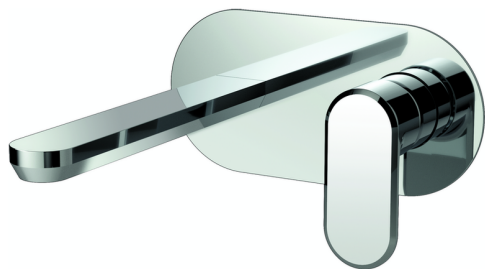

Exposed part for single lever washbasin valve LINEAVIVA_LV005510

MODEL **LV005510**

Exposed part for single lever washbasin valve, without concealed part, spout L.200 mm, for item Easy-Box ZA002450-ZA025510

AVAILABLE FINISHINGS

-  **21** 21 Chrome
-  **2B** 2B Polished Nickel
-  **2F** 2F Brushed Nickel
-  **40** 40 Matt Black
-  **4Q** 4Q Matt White

CHARACTERISTICS

Installation **Concealed**
 Required concealed parts **ZA002450**

Exposed part for single lever washbasin valve LINEAVIVA_LV005510

LV005510

<https://en.cisal.it/exposed-part-for-single-lever-washbasin-valve-lineavivalv005510>

2024-10-18