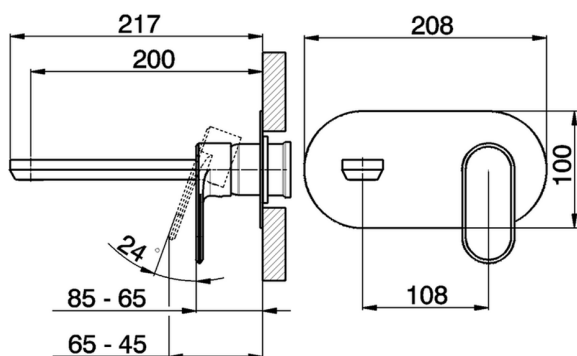

CHARACTERISTICS

Installation **Concealed**
Required concealed parts **ZA002450**