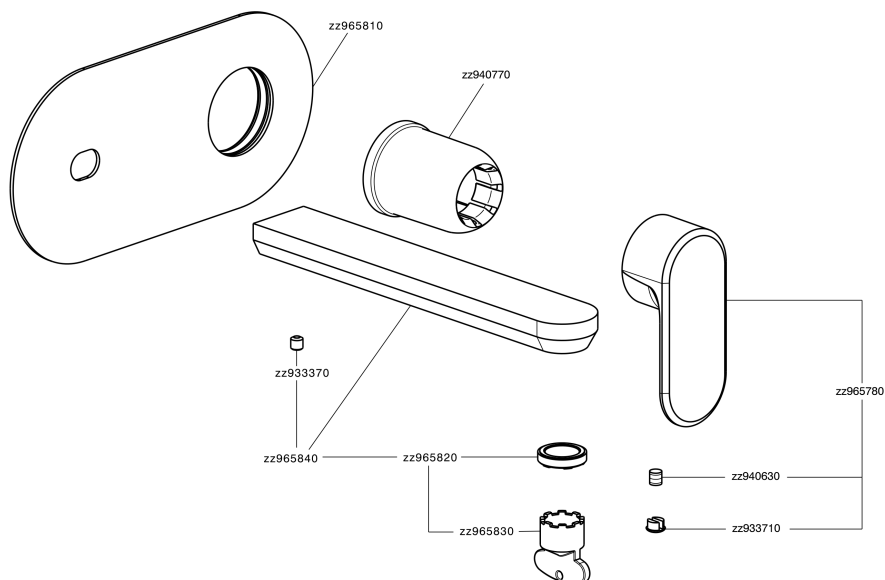

Exposed part for single lever washbasin valve LINEAVIVA_LV005510

MODEL **LV005510**

Exposed part for single lever washbasin valve, without concealed part, spout L.200 mm, for item Easy-Box ZA002450-ZA025510

Exposed part for single lever washbasin valve LINEAVIVA_LV005510

LV005510

<https://en.cisal.it/exposed-part-for-single-lever-washbasin-valve-lineavivalv005510>

2024-10-18