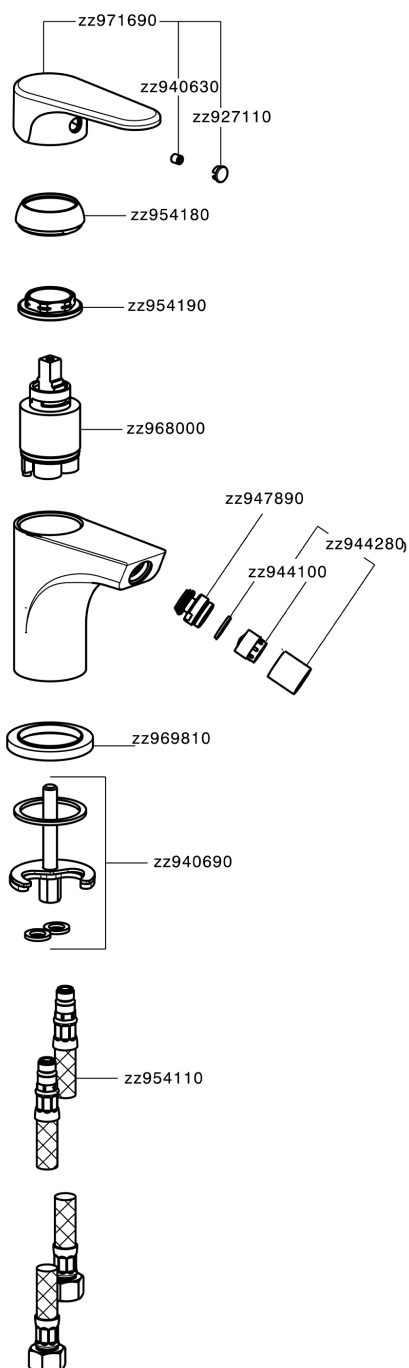

Single lever bidet mixer EnergySave ALMA_A3000565

A3000565

<https://en.cisal.it/single-lever-bidet-mixer-energysave-alma-a3000565>

2026-04-09