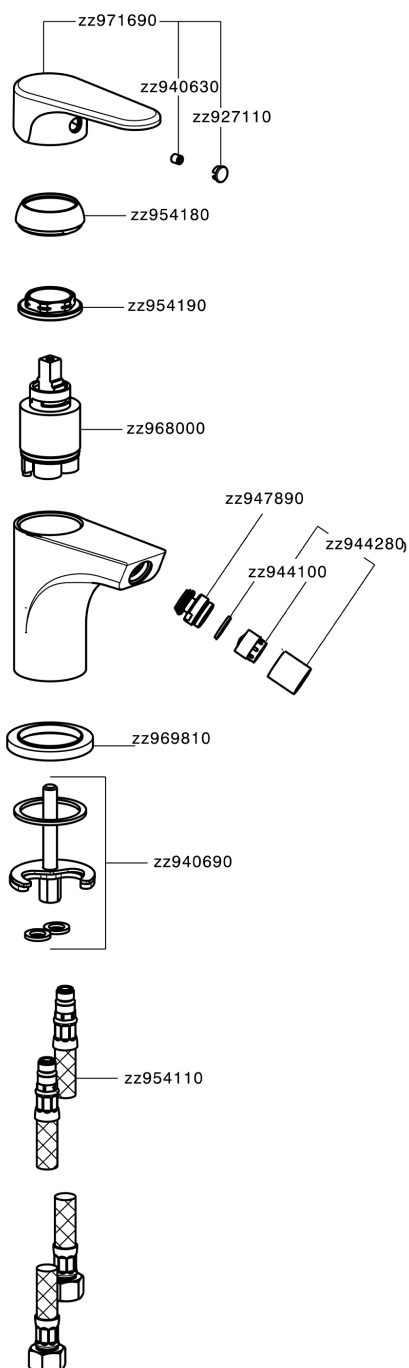

## Single lever bidet mixer EnergySave ALMA\_A3000565

A3000565

<https://en.cisal.it/single-lever-bidet-mixer-energysave-alma-a3000565>

2026-06-14