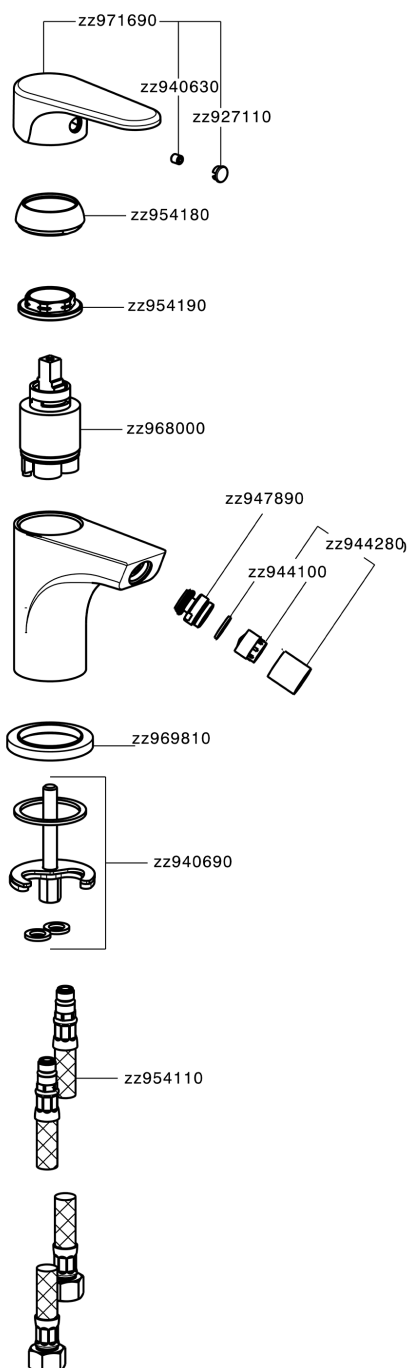

Single lever bidet mixer EnergySave ALMA_A3000565

A3000565

<https://en.cisal.it/single-lever-bidet-mixer-energysave-alma-a3000565>

2026-05-04