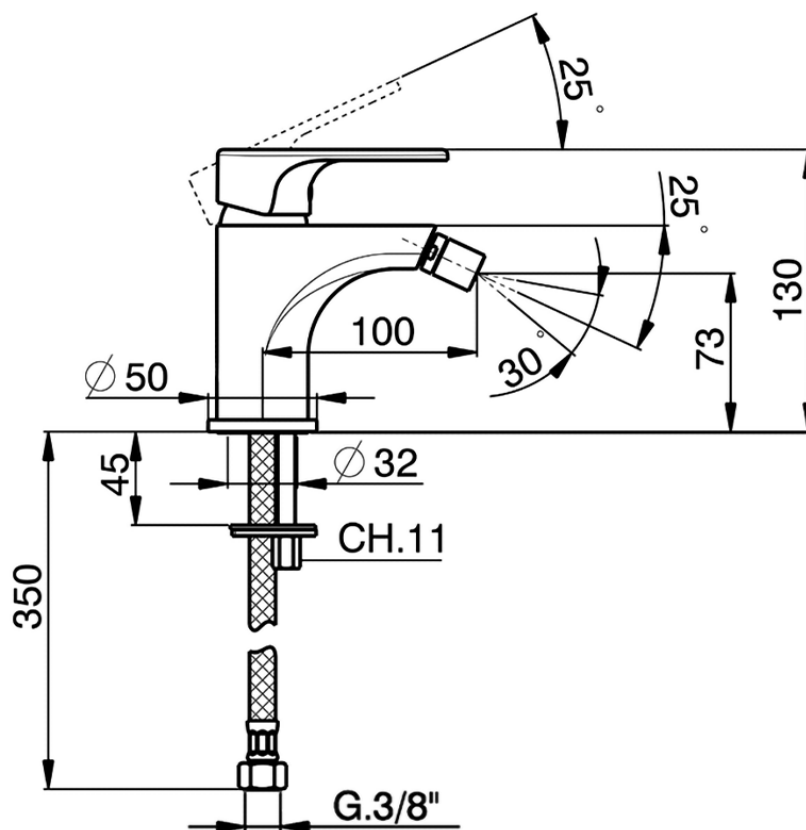

Single lever bidet mixer EnergySave ALMA_A3000565

A3000565

<https://en.cisal.it/single-lever-bidet-mixer-energysave-alma-a3000565>

2026-04-09