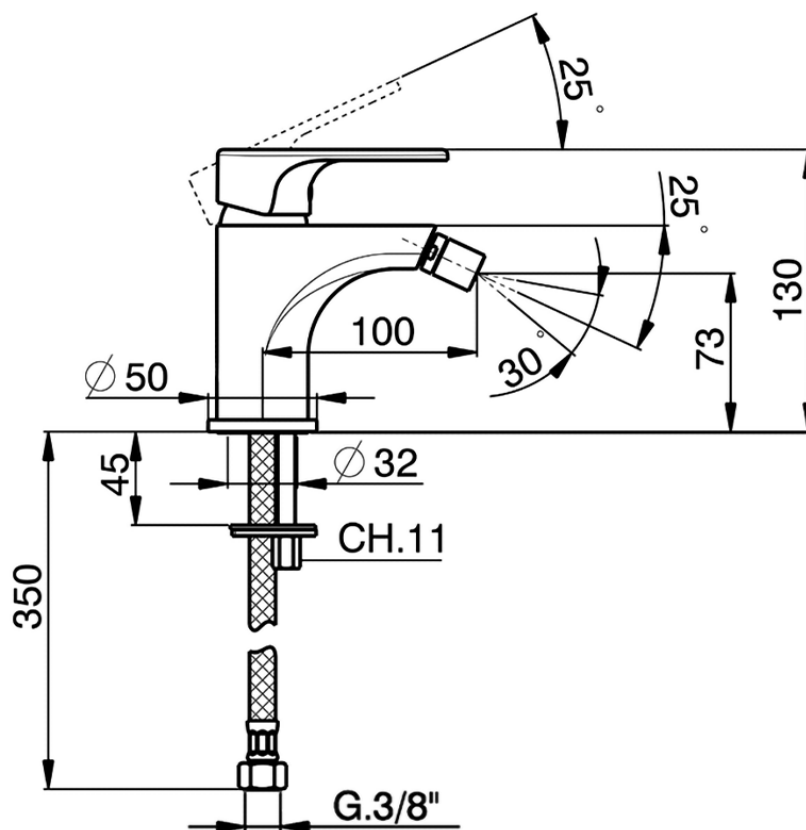

## Single lever bidet mixer EnergySave ALMA\_A3000565

A3000565

<https://en.cisal.it/single-lever-bidet-mixer-energysave-alma-a3000565>

2026-06-14