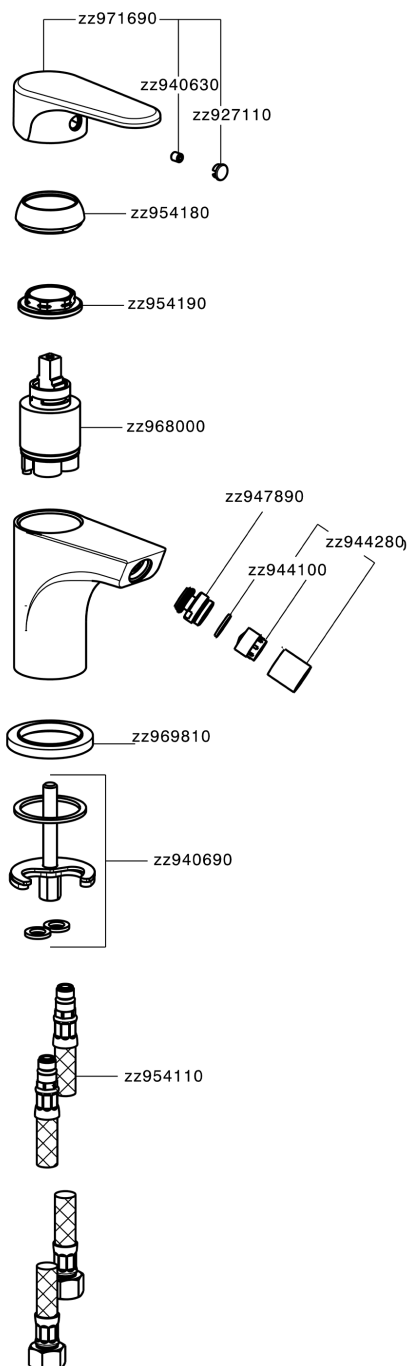

Single lever bidet mixer EnergySave ALMA_A3000565

MODEL **A3000565**

Single lever bidet mixer EnergySave, without automatic pop-up waste, G.3/8" stainless steel flexible hoses

AVAILABLE FINISHINGS

-  **21** 21 Chrome
-  **2F** 2F Brushed Nickel
-  **40** 40 Matt Black

CHARACTERISTICS

Cartridge Spare Parts **ZZ96800000**

35 mm Cartridge

EcoStop

EcoStop feature limits water flow to approximately 50% of maximum output with one point of resistance on setting. Push slightly past the middle stop only when full water output is required. This will save water up to 50%.

EnergySave

Thanks to the EnergySave device, only cold water will be drawn if the lever is operated in the central position, so that the water heater will not be engaged and no hot water wasted, leading to considerable savings in energy and costs. The temperature can be adjusted by rotating the lever to the left, until the desired temperature is reached.

Single lever bidet mixer EnergySave ALMA_A3000565

A3000565

<https://en.cisal.it/single-lever-bidet-mixer-energysave-alma-a3000565>

2026-06-13