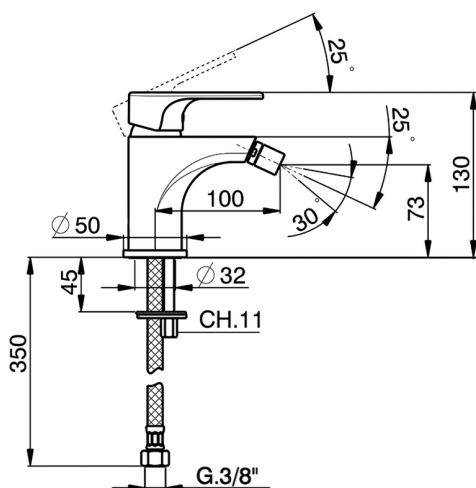

## Single lever bidet mixer EnergySave ALMA\_A3000565

MODEL **A3000565**

Single lever bidet mixer EnergySave, without automatic pop-up waste, G.3/8" stainless steel flexible hoses

### CHARACTERISTICS

Cartridge Spare Parts **ZZ96800000**

**35 mm Cartridge**

### EcoStop

EcoStop feature limits water flow to approximately 50% of maximum output with one point of resistance on setting. Push slightly past the middle stop only when full water output is required. This will save water up to 50%.