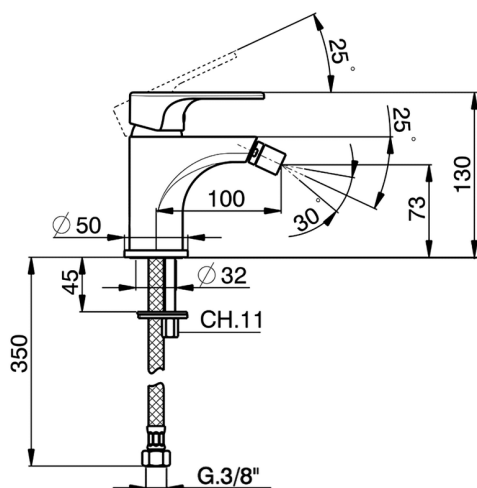

CHARACTERISTICS

Cartridge Spare Parts **ZZ96800000**

35 mm Cartridge

EcoStop

EcoStop feature limits water flow to approximately 50% of maximum output with one point of resistance on setting. Push slightly past the middle stop only when full water output is required. This will save water up to 50%.

EnergySave

Thanks to the EnergySave device, only cold water will be drawn if the lever is operated in the central position, so that the water heater will not be engaged and no hot water wasted, leading to considerable savings in energy and costs. The temperature can be adjusted by rotating the lever to the left, until the desired temperature is reached.