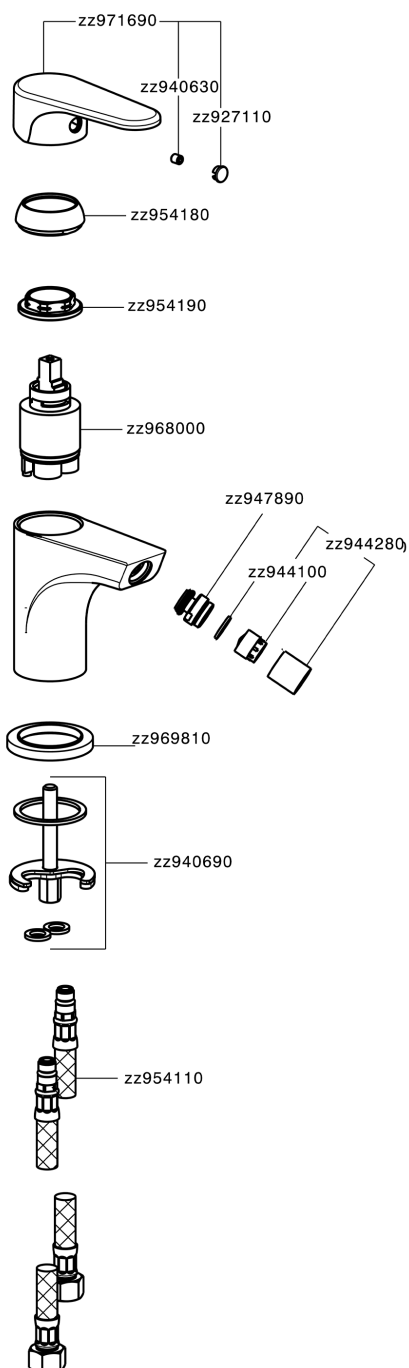

Single lever bidet mixer EnergySave ALMA_A3000565

A3000565

<https://en.cisal.it/single-lever-bidet-mixer-energysave-alma-a3000565>

2026-05-20