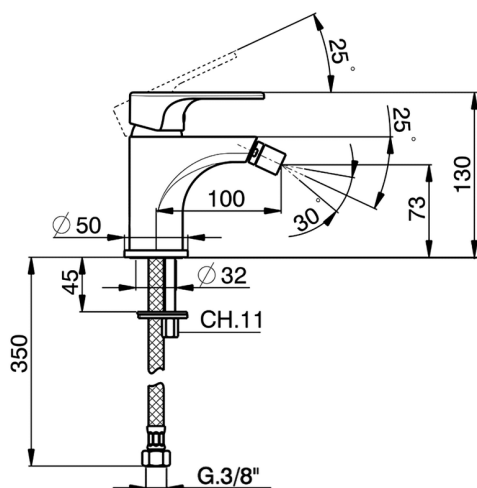

Single lever bidet mixer EnergySave ALMA_A3000565

MODEL **A3000565**

Single lever bidet mixer EnergySave, without automatic pop-up waste, G.3/8" stainless steel flexible hoses

AVAILABLE FINISHINGS

-  **21** 21 Chrome
-  **2F** 2F Brushed Nickel
-  **40** 40 Matt Black

CHARACTERISTICS

Cartridge Spare Parts **ZZ96800000**

35 mm Cartridge

EcoStop

EcoStop feature limits water flow to approximately 50% of maximum output with one point of resistance on setting. Push slightly past the middle stop only when full water output is required. This will save water up to 50%.

EnergySave

Thanks to the EnergySave device, only cold water will be drawn if the lever is operated in the central position, so that the water heater will not be engaged and no hot water wasted, leading to considerable savings in energy and costs. The temperature can be adjusted by rotating the lever to the left, until the desired temperature is reached.

Single lever bidet mixer EnergySave ALMA_A3000565

A3000565

<https://en.cisal.it/single-lever-bidet-mixer-energysave-alma-a3000565>

2026-06-13