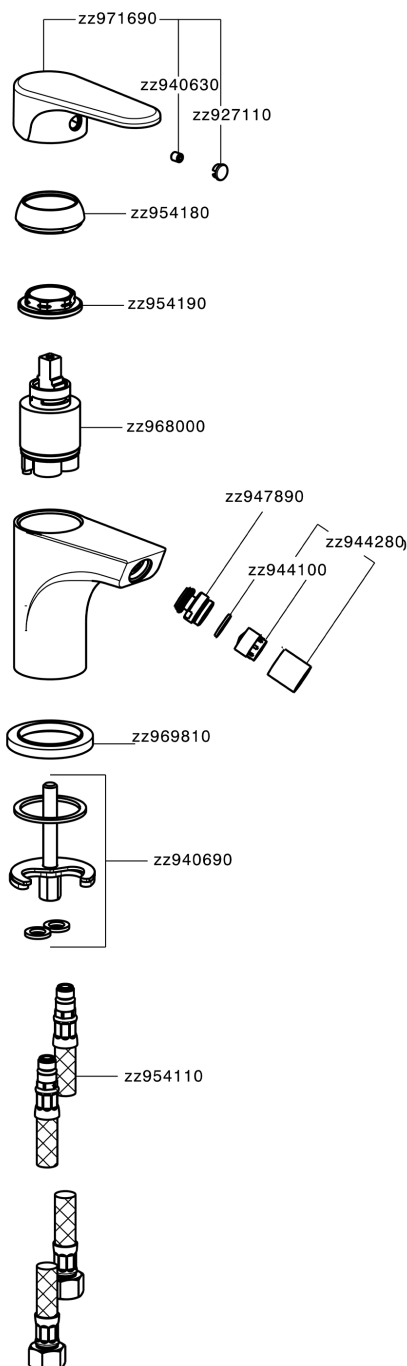

Single lever bidet mixer EnergySave ALMA_A3000565

A3000565

<https://en.cisal.it/single-lever-bidet-mixer-energysave-alma-a3000565>

2026-04-30