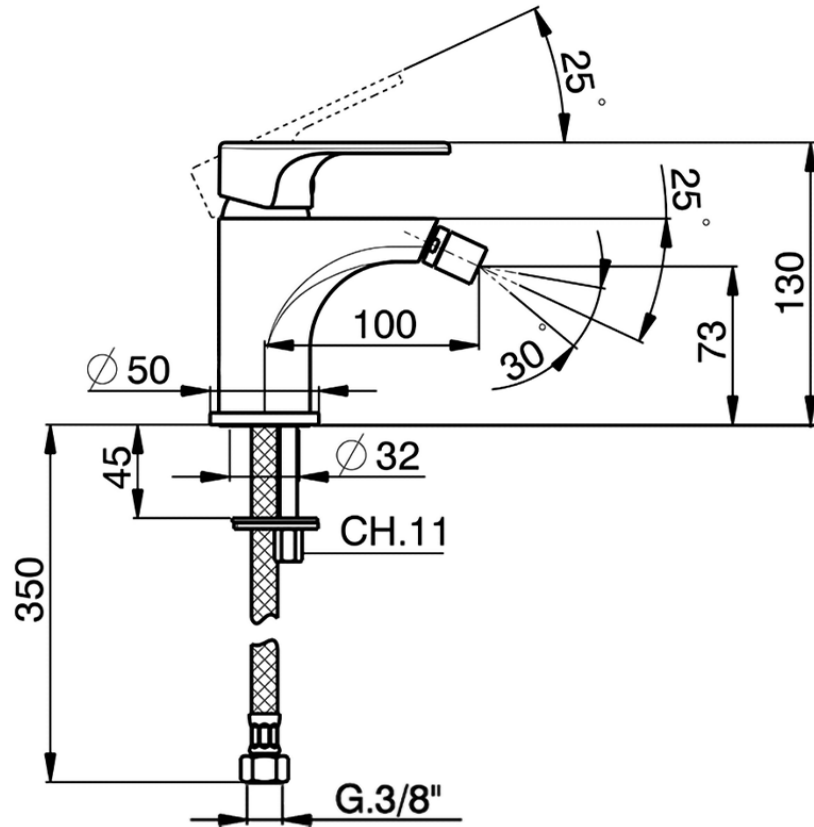

Single lever bidet mixer EnergySave ALMA_A3000565

A3000565

<https://en.cisal.it/single-lever-bidet-mixer-energysave-alma-a3000565>

2026-04-09