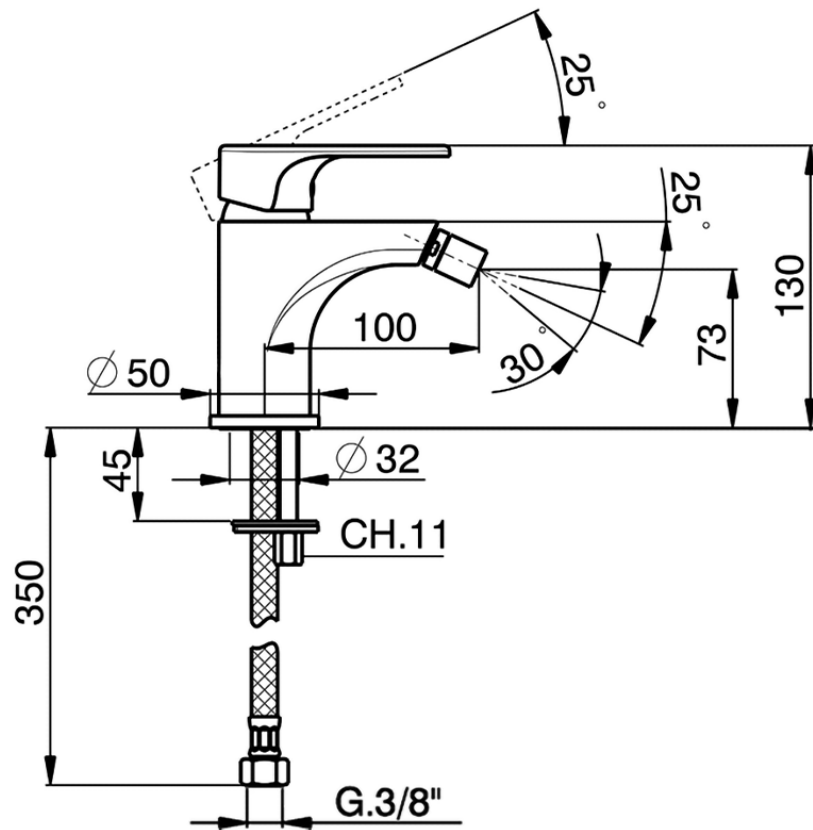

Single lever bidet mixer EnergySave ALMA_A3000565

A3000565

<https://en.cisal.it/single-lever-bidet-mixer-energysave-alma-a3000565>

2026-04-29