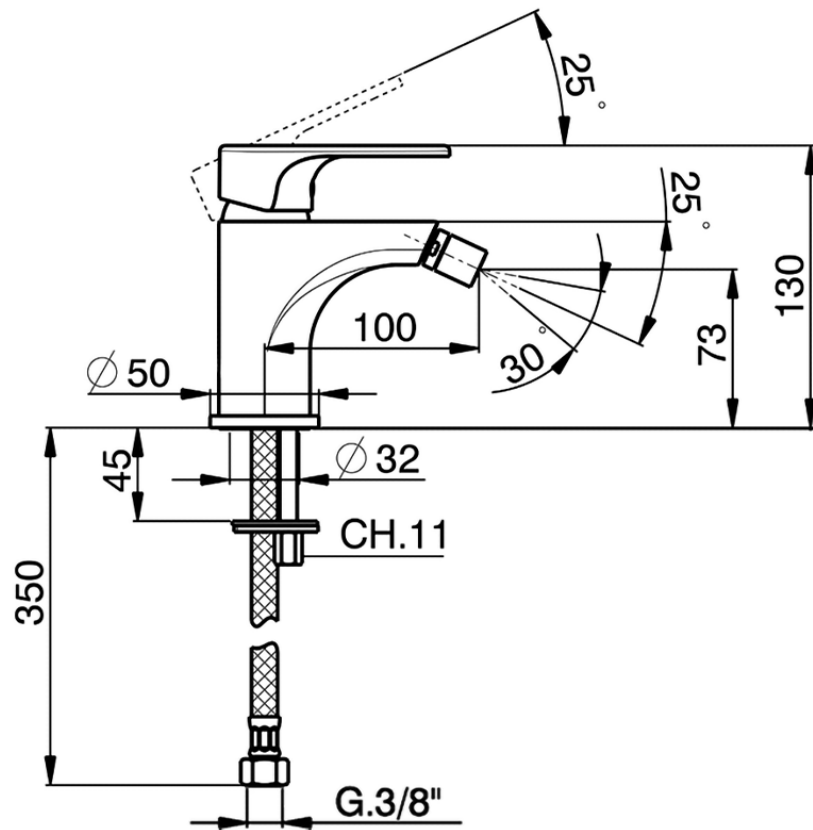

Single lever bidet mixer EnergySave ALMA_A3000565

A3000565

<https://en.cisal.it/single-lever-bidet-mixer-energysave-alma-a3000565>

2026-06-13