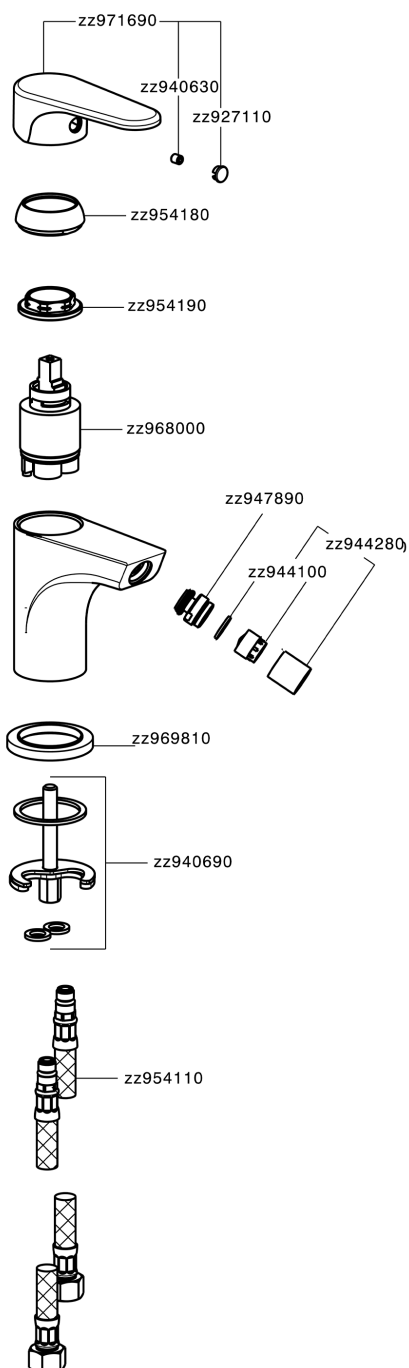

Single lever bidet mixer EnergySave ALMA_A3000565

MODEL **A3000565**

Single lever bidet mixer EnergySave, without automatic pop-up waste, G.3/8" stainless steel flexible hoses

AVAILABLE FINISHINGS

-  **21** 21 Chrome
-  **2F** 2F Brushed Nickel
-  **40** 40 Matt Black

CHARACTERISTICS

Cartridge Spare Parts **ZZ96800000**

35 mm Cartridge

EcoStop

EcoStop feature limits water flow to approximately 50% of maximum output with one point of resistance on setting. Push slightly past the middle stop only when full water output is required. This will save water up to 50%.

EnergySave

Thanks to the EnergySave device, only cold water will be drawn if the lever is operated in the central position, so that the water heater will not be engaged and no hot water wasted, leading to considerable savings in energy and costs. The temperature can be adjusted by rotating the lever to the left, until the desired temperature is reached.

Single lever bidet mixer EnergySave ALMA_A3000565

A3000565

<https://en.cisal.it/single-lever-bidet-mixer-energysave-alma-a3000565>

2026-04-30