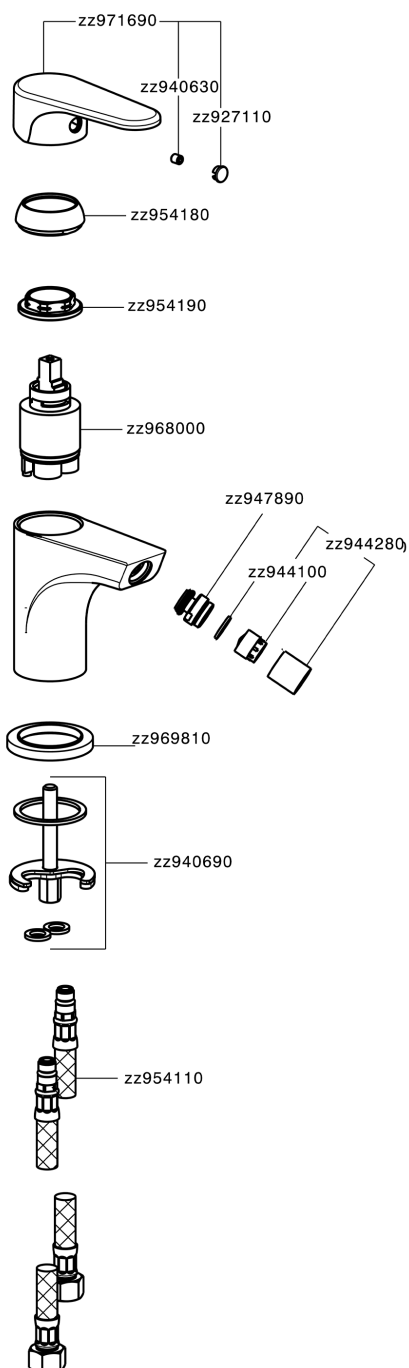

Single lever bidet mixer EnergySave ALMA_A3000565

MODEL **A3000565**

Single lever bidet mixer EnergySave, without automatic pop-up waste, G.3/8" stainless steel flexible hoses

AVAILABLE FINISHINGS

-  **21** 21 Chrome
-  **2F** 2F Brushed Nickel
-  **40** 40 Matt Black

CHARACTERISTICS

Cartridge Spare Parts **ZZ96800000**

35 mm Cartridge

EcoStop

EcoStop feature limits water flow to approximately 50% of maximum output with one point of resistance on setting. Push slightly past the middle stop only when full water output is required. This will save water up to 50%.

EnergySave

Thanks to the EnergySave device, only cold water will be drawn if the lever is operated in the central position, so that the water heater will not be engaged and no hot water wasted, leading to considerable savings in energy and costs. The temperature can be adjusted by rotating the lever to the left, until the desired temperature is reached.

Single lever bidet mixer EnergySave ALMA_A3000565

A3000565

<https://en.cisal.it/single-lever-bidet-mixer-energysave-alma-a3000565>

2026-04-09