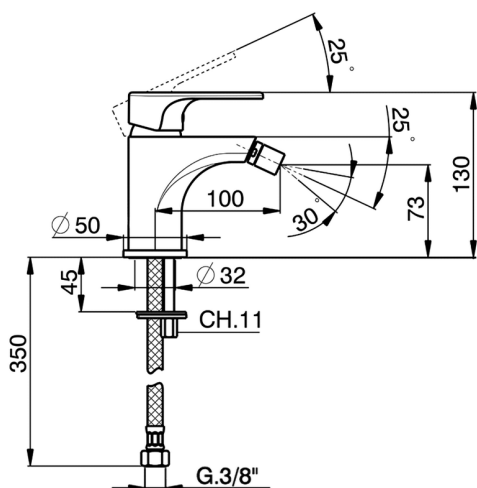

Single lever bidet mixer EnergySave ALMA_A3000565

MODEL **A3000565**

Single lever bidet mixer EnergySave, without automatic pop-up waste, G.3/8" stainless steel flexible hoses

AVAILABLE FINISHINGS

-  **21** 21 Chrome
-  **2F** 2F Brushed Nickel
-  **40** 40 Matt Black

CHARACTERISTICS

Cartridge Spare Parts **ZZ96800000**

35 mm Cartridge

EcoStop

EcoStop feature limits water flow to approximately 50% of maximum output with one point of resistance on setting. Push slightly past the middle stop only when full water output is required. This will save water up to 50%.

EnergySave

Thanks to the EnergySave device, only cold water will be drawn if the lever is operated in the central position, so that the water heater will not be engaged and no hot water wasted, leading to considerable savings in energy and costs. The temperature can be adjusted by rotating the lever to the left, until the desired temperature is reached.

Single lever bidet mixer EnergySave ALMA_A3000565

A3000565

<https://en.cisal.it/single-lever-bidet-mixer-energysave-alma-a3000565>

2026-04-09