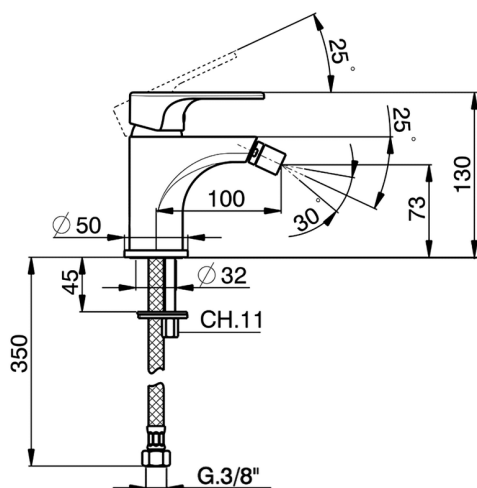

Single lever bidet mixer EnergySave ALMA_A3000565

MODEL **A3000565**

Single lever bidet mixer EnergySave, without automatic pop-up waste, G.3/8" stainless steel flexible hoses

AVAILABLE FINISHINGS

-  **21** 21 Chrome
-  **2F** 2F Brushed Nickel
-  **40** 40 Matt Black

CHARACTERISTICS

Cartridge Spare Parts **ZZ96800000**

35 mm Cartridge

EcoStop

EcoStop feature limits water flow to approximately 50% of maximum output with one point of resistance on setting. Push slightly past the middle stop only when full water output is required. This will save water up to 50%.

EnergySave

Thanks to the EnergySave device, only cold water will be drawn if the lever is operated in the central position, so that the water heater will not be engaged and no hot water wasted, leading to considerable savings in energy and costs. The temperature can be adjusted by rotating the lever to the left, until the desired temperature is reached.

Single lever bidet mixer EnergySave ALMA_A3000565

A3000565

<https://en.cisal.it/single-lever-bidet-mixer-energysave-alma-a3000565>

2026-04-30