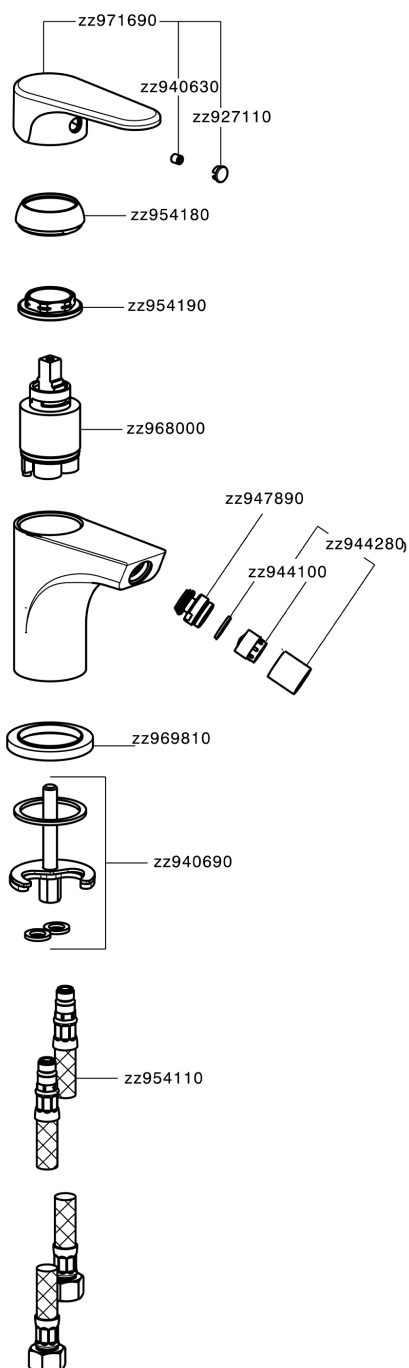

Single lever bidet mixer EnergySave ALMA_A3000565

A3000565

<https://en.cisal.it/single-lever-bidet-mixer-energysave-alma-a3000565>

2026-06-13