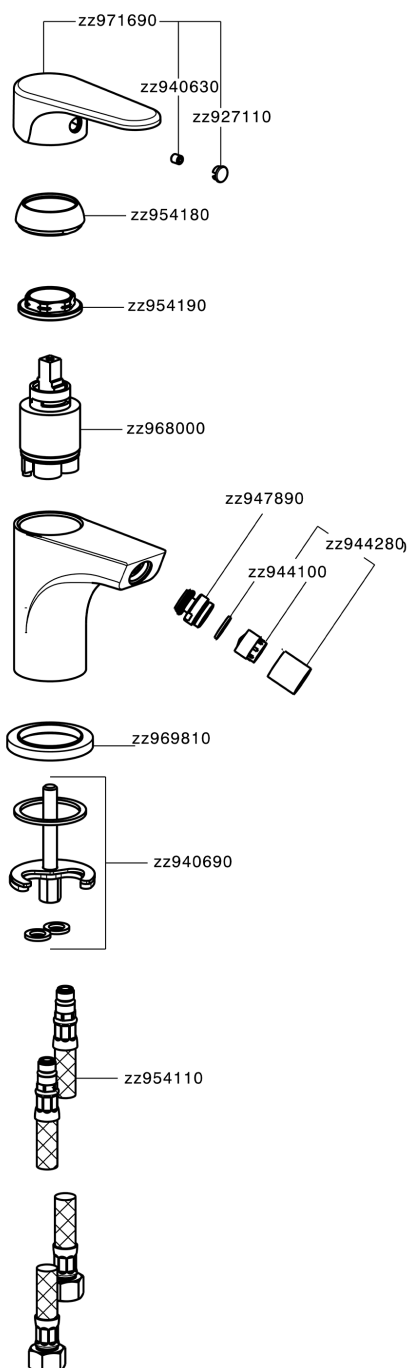

## Single lever bidet mixer EnergySave ALMA\_A3000565

A3000565

<https://en.cisal.it/single-lever-bidet-mixer-energysave-alma-a3000565>

2026-05-20