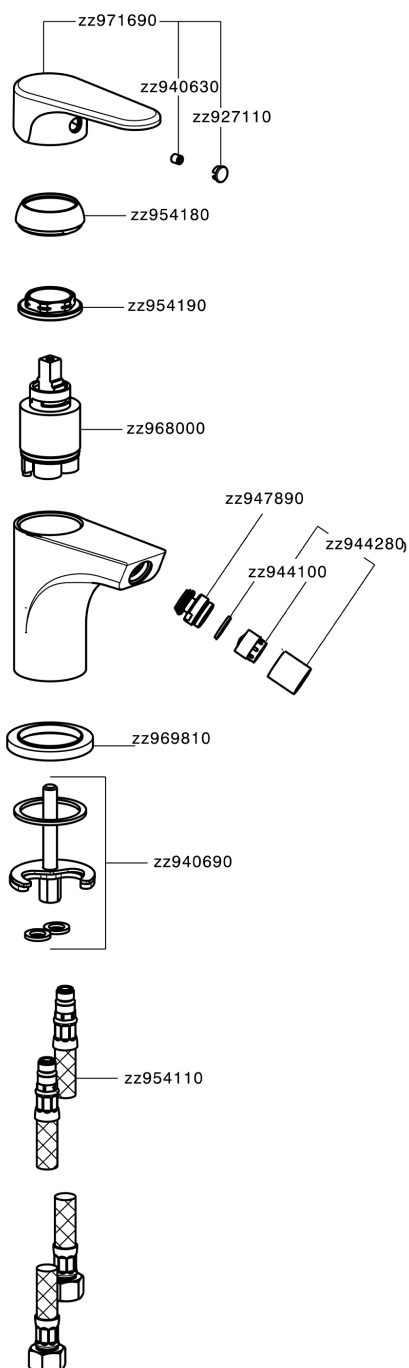

Single lever bidet mixer EnergySave ALMA_A3000565

A3000565

<https://en.cisal.it/single-lever-bidet-mixer-energysave-alma-a3000565>

2026-04-30