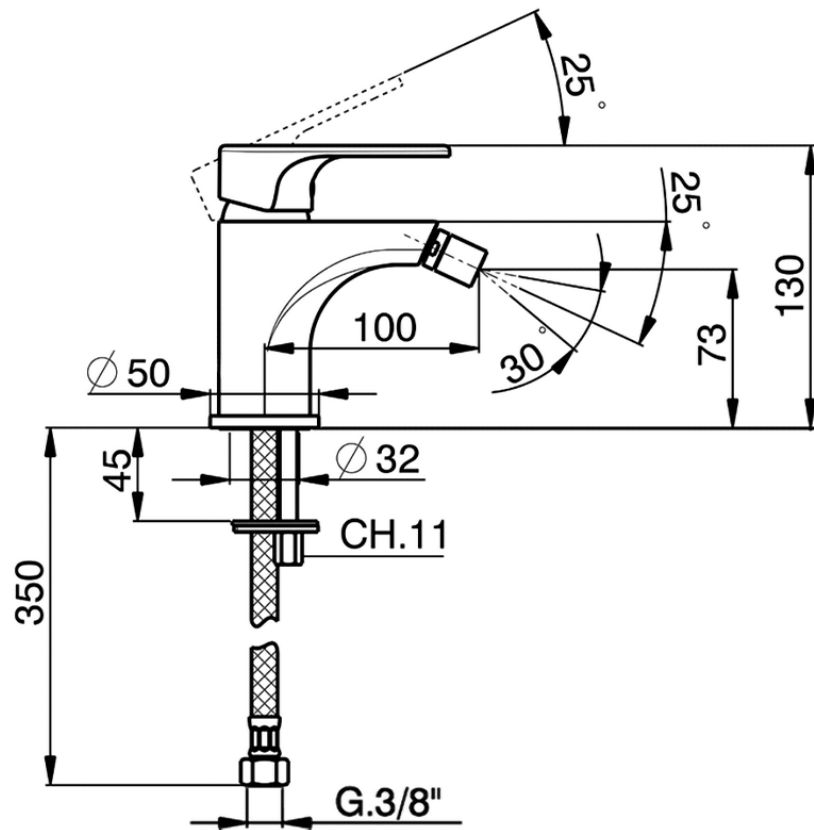

## Single lever bidet mixer EnergySave ALMA\_A3000565

A3000565

<https://en.cisal.it/single-lever-bidet-mixer-energysave-alma-a3000565>

2026-04-30